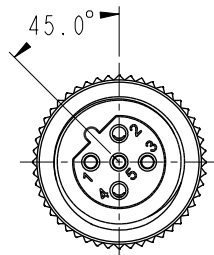

MSBS-XXBFFM-SL8MXX

XX: No. Of Pin

XX:01~99Meters  
 01:01Meter  
 02:02Meters  
 :  
 99:99Meters

- Note:
- \* RoHS Compliant
  - \*  $\varnothing$  Important dimension
  - \* Waterproof rate: IP68, mated 1m/24h, IP69K mated
  - \* Connector
    - Housing: Thermoplastic, Black
    - Pin: Copper alloy, Gold plated
    - O-Ring: Rubber, Gray
    - Nut: Metal
    - Outer mold: Thermoplastic, Black
  - \* Cable: UL20549, 24#\*IP+AL/MY+B+F, OD=6.5mm, TPU Jacket, Purple
  - \* Cable length tolerance: 1M: +50/-0 mm
    - 1M < L ≤ 3M: +100/-0 mm
    - 3M < L ≤ 5M: +150/-0 mm
    - 5M < L ≤ 10M: ±100 mm
    - 10M < L ≤ 20M: ±200 mm
    - 20M < L ≤ 30M: ±300 mm
    - 30M < L ≤ 99M: ±500 mm

2P

Pin Assignments Front View

Shield	Braid	編織	
4	Red	紅	Twist
2	Green	綠	
Connector	Wire Color		
Pin Out			

UNIT:mm	
TOLERANCE	±0.5mm

TITLE N SEN, M12 B -SHLD, SCREW CABLE W/O SR, F, F, MOLDING			
SCALE 3:2	SIZE A4	SHEET 1 OF 2	
REV. A	WC-REV. A.2	$\varnothing$ : Inspection item	