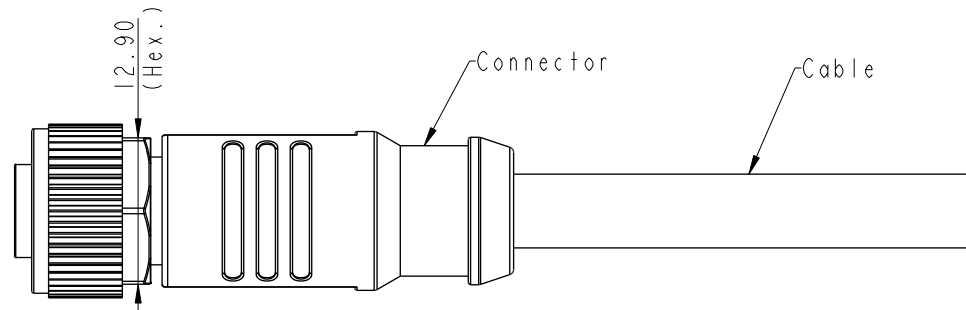

MSBS-XXBFFM-SL8MXX

XX: No. Of Pin

XX:01~99Meters  
 01:01Meter  
 02:02Meters  
 :  
 99:99Meters

- Note:
- \* RoHS Compliant
  - \*  $\varnothing$  Important dimension
  - \* Waterproof rate: IP68, mated 1m/24h, IP69K mated
  - \* Connector
    - Housing: Thermoplastic, Black
    - Pin: Copper alloy, Gold plated
    - O-Ring: Rubber, Gray
    - Nut: Metal
    - Outer mold: Thermoplastic, Black
  - \* Cable: UL20549, 24#\*IP+AL/MY+B+F, OD=6.5mm, TPU Jacket, Purple
  - \* Cable length tolerance: 1M: +50/-0 mm
    - 1M < L ≤ 3M: +100/-0 mm
    - 3M < L ≤ 5M: +150/-0 mm
    - 5M < L ≤ 10M: ±100 mm
    - 10M < L ≤ 20M: ±200 mm
    - 20M < L ≤ 30M: ±300 mm
    - 30M < L ≤ 99M: ±500 mm

2P

Pin Assignments Front View

Shield	Braid	編織	
4	Red	紅	Twist
2	Green	綠	
Connector	Wire Color		
Pin Out			

UNIT:mm	
TOLERANCE	±0.5mm

TITLE N SEN, M12 B -SHLD, SCREW CABLE W/O SR, F, F, MOLDING			
SCALE 3:2	SIZE A4	SHEET 1 OF 2	
REV. A	WC-REV. A.2	$\varnothing$ : Inspection item	