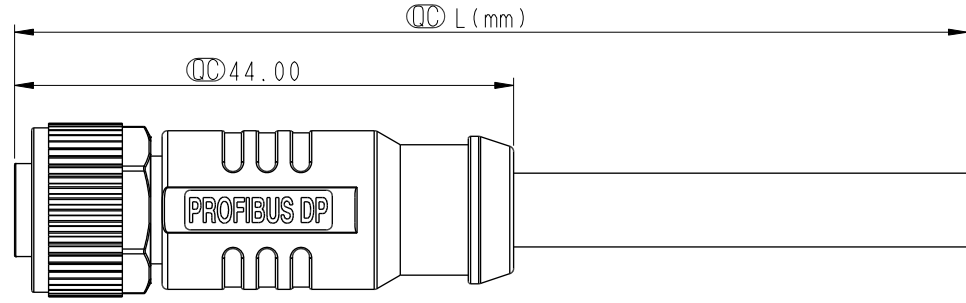

MSBS-XXBFFM-SL8MXX

XX: No. Of Pin

XX:01~99Meters  
 01:01Meter  
 02:02Meters  
 :  
 99:99Meters

- Note:
- \* RoHS Compliant
  - \*  $\varnothing$  Important dimension
  - \* Waterproof rate: IP68, mated 1m/24h, IP69K mated
  - \* Connector
    - Housing: Thermoplastic, Black
    - Pin: Copper alloy, Gold plated
    - O-Ring: Rubber, Gray
    - Nut: Metal
    - Outer mold: Thermoplastic, Black
  - \* Cable: UL20549, 24#\*IP+AL/MY+B+F, OD=6.5mm, TPU Jacket, Purple
  - \* Cable length tolerance: 1M: +50/-0 mm
    - 1M < L ≤ 3M: +100/-0 mm
    - 3M < L ≤ 5M: +150/-0 mm
    - 5M < L ≤ 10M: ±100 mm
    - 10M < L ≤ 20M: ±200 mm
    - 20M < L ≤ 30M: ±300 mm
    - 30M < L ≤ 99M: ±500 mm

2P

Pin Assignments Front View

Shield	Braid	編織	
4	Red	紅	Twist
2	Green	綠	
Connector	Wire Color		
Pin Out			

UNIT:mm	
TOLERANCE	±0.5mm

TITLE N SEN, M12 B -SHLD, SCREW CABLE W/O SR, F, F, MOLDING			
SCALE 3:2	SIZE A4	SHEET 1 OF 2	
REV. A	WC-REV. A.2	$\varnothing$ : Inspection item	