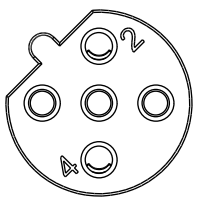

MSBS-XXBFFM-SL8MXX

XX: No. Of Pin

XX:01~99Meters  
 01:01Meter  
 02:02Meters  
 :  
 99:99Meters

- Note:
- \* RoHS Compliant
  - \*  $\varnothing$  Important dimension
  - \* Waterproof rate: IP68, mated 1m/24h, IP69K mated
  - \* Connector
    - Housing: Thermoplastic, Black
    - Pin: Copper alloy, Gold plated
    - O-Ring: Rubber, Gray
    - Nut: Metal
    - Outer mold: Thermoplastic, Black
  - \* Cable: UL20549, 24#\*IP+AL/MY+B+F, OD=6.5mm, TPU Jacket, Purple
  - \* Cable length tolerance: 1M: +50/-0 mm
    - 1M < L ≤ 3M: +100/-0 mm
    - 3M < L ≤ 5M: +150/-0 mm
    - 5M < L ≤ 10M: ±100 mm
    - 10M < L ≤ 20M: ±200 mm
    - 20M < L ≤ 30M: ±300 mm
    - 30M < L ≤ 99M: ±500 mm

2P

Pin Assignments Front View

Shield	Braid	編織	
4	Red	紅	Twist
2	Green	綠	
Connector	Wire Color		
Pin Out			

UNIT:mm	
TOLERANCE	±0.5mm

TITLE N SEN, M12 B -SHLD, SCREW CABLE W/O SR, F, F, MOLDING			
SCALE 3:2	SIZE A4	SHEET 1 OF 2	
REV. A	WC-REV. A.2	$\varnothing$ : Inspection item	