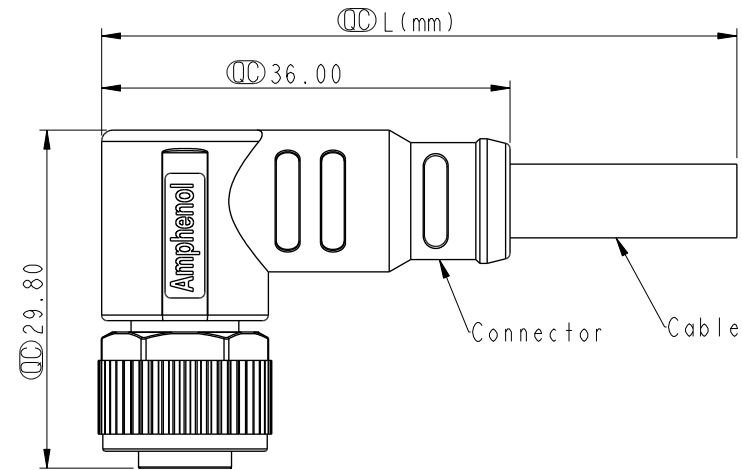

MSBS-XXBFFM-SR8MXX  
 XX: No. Of Pin  
 XX: 01~99Meters  
 01: 01Meter  
 02: 02Meters  
 ...  
 99: 99Meters

- Note:
- \* RoHS Compliant
  - \*  $\varnothing$  Important dimension
  - \* Waterproof rate: IP68, mated 1m/24h, IP69K mated
  - \* Connector
    - Housing: Thermoplastic, Black
    - Pin: Copper alloy, Gold plated
    - O-Ring: Rubber, Gray
    - Nut: Metal
  - \* Cable: UL20549, 24#\*IP+AL/MY+B+F, OD=6.5mm, TPU Jacket, Purple
  - \* Cable length tolerance: 1M: +50/-0 mm
    - 1M < L ≤ 3M: +100/-0 mm
    - 3M < L ≤ 5M: +150/-0 mm
    - 5M < L ≤ 10M: ±100 mm
    - 10M < L ≤ 20M: ±200 mm
    - 20M < L ≤ 30M: ±300 mm
    - 30M < L ≤ 99M: ±500 mm

Shield	Braid	編織
4	Red	紅
2	Green	綠
Connector	Wire Color	Twist
Pin Out		

UNIT:mm  $\varnothing$

TOLERANCE ±0.5mm

TITLE N SEN, M12 B -SHLD, SCREW CABLE W/O SR, F, F, MOLDING			
SCALE 3:2	SIZE A4	SHEET 1 OF 1	
REV. A	WC-REV. A.2	$\varnothing$ : Inspection item	