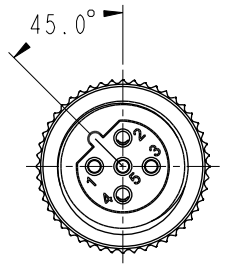

MSBS-XXBFFM-SR8MXX  
 XX: No. Of Pin  
 XX: 01~99Meters  
 01: 01Meter  
 02: 02Meters  
 ...  
 99: 99Meters

- Note:
- \* RoHS Compliant
  - \*  $\varnothing$  Important dimension
  - \* Waterproof rate: IP68, mated 1m/24h, IP69K mated
  - \* Connector
    - Housing: Thermoplastic, Black
    - Pin: Copper alloy, Gold plated
    - O-Ring: Rubber, Gray
    - Nut: Metal
  - \* Cable: UL20549, 24#\*IP+AL/MY+B+F, OD=6.5mm, TPU Jacket, Purple
  - \* Cable length tolerance: 1M: +50/-0 mm
    - 1M < L ≤ 3M: +100/-0 mm
    - 3M < L ≤ 5M: +150/-0 mm
    - 5M < L ≤ 10M: ±100 mm
    - 10M < L ≤ 20M: ±200 mm
    - 20M < L ≤ 30M: ±300 mm
    - 30M < L ≤ 99M: ±500 mm

Shield	Braid	編織
4	Red	紅
2	Green	綠
Connector	Wire Color	Twist
Pin Out		

UNIT:mm  $\varnothing$

TOLERANCE ±0.5mm

TITLE N SEN, M12 B -SHLD, SCREW CABLE W/O SR, F, F, MOLDING			
SCALE 3:2	SIZE A4	SHEET 1 OF 1	
REV. A	WC-REV. A.2	$\varnothing$ : Inspection item	