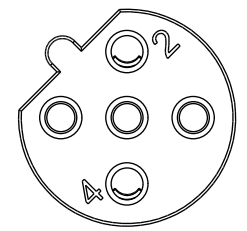

MSBS-XXBFFM-SR8MXX  
 XX: No. Of Pin  
 XX: 01~99Meters  
 01: 01Meter  
 02: 02Meters  
 ...  
 99: 99Meters

- Note:
- \* RoHS Compliant
  - \*  $\varnothing$  Important dimension
  - \* Waterproof rate: IP68, mated 1m/24h, IP69K mated
  - \* Connector
    - Housing: Thermoplastic, Black
    - Pin: Copper alloy, Gold plated
    - O-Ring: Rubber, Gray
    - Nut: Metal
  - \* Cable: UL20549, 24#\*IP+AL/MY+B+F, OD=6.5mm, TPU Jacket, Purple
  - \* Cable length tolerance: 1M: +50/-0 mm
    - 1M < L ≤ 3M: +100/-0 mm
    - 3M < L ≤ 5M: +150/-0 mm
    - 5M < L ≤ 10M: ±100 mm
    - 10M < L ≤ 20M: ±200 mm
    - 20M < L ≤ 30M: ±300 mm
    - 30M < L ≤ 99M: ±500 mm

Shield	Braid	編織
4	Red	紅
2	Green	綠
Connector	Wire Color	Twist
Pin Out		

UNIT:mm  $\varnothing$

TOLERANCE ±0.5mm

TITLE N SEN, M12 B -SHLD, SCREW CABLE W/O SR, F, F, MOLDING			
SCALE 3:2	SIZE A4	SHEET 1 OF 1	
REV. A	WC-REV. A.2	$\varnothing$ : Inspection item	