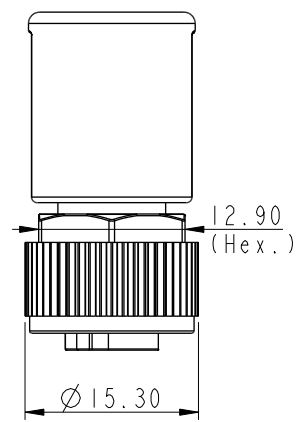

MSBS-XXBFFM-SR8MXX  
 XX: No. Of Pin  
 XX: 01~99Meters  
 01: 01Meter  
 02: 02Meters  
 ...  
 99: 99Meters

- Note:
- \* RoHS Compliant
  - \*  $\varnothing$  Important dimension
  - \* Waterproof rate: IP68, mated 1m/24h, IP69K mated
  - \* Connector
    - Housing: Thermoplastic, Black
    - Pin: Copper alloy, Gold plated
    - O-Ring: Rubber, Gray
    - Nut: Metal
  - \* Cable: UL20549, 24#\*IP+AL/MY+B+F, OD=6.5mm, TPU Jacket, Purple
  - \* Cable length tolerance: 1M: +50/-0 mm
    - 1M < L ≤ 3M: +100/-0 mm
    - 3M < L ≤ 5M: +150/-0 mm
    - 5M < L ≤ 10M: ±100 mm
    - 10M < L ≤ 20M: ±200 mm
    - 20M < L ≤ 30M: ±300 mm
    - 30M < L ≤ 99M: ±500 mm

Shield	Braid	編織
4	Red	紅
2	Green	綠
Connector	Wire Color	Twist
Pin Out		

UNIT:mm  $\varnothing$

TOLERANCE ±0.5mm

TITLE N SEN, M12 B -SHLD, SCREW CABLE W/O SR, F, F, MOLDING			
SCALE 3:2	SIZE A4	SHEET 1 OF 1	
REV. A	WC-REV. A.2	$\varnothing$ : Inspection item	