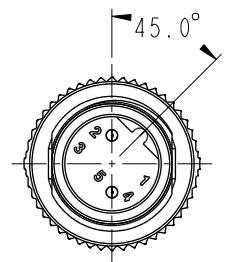

MSBS-XXBMMM-SL8MXX

XX: No. Of Pin

XX:01~99Meters  
 01:01Meter  
 02:02Meters  
 :  
 99:99Meters

Note:

- \* RoHS Compliant
- \*  $\varnothing$  Important dimension
- \* Waterproof rate: IP68, mated 1m/24h, IP69K mated
- \* Connector
  - Housing: Thermoplastic, Black
  - Pin: Copper alloy, Gold plated
  - Nut: Metal
  - Outer mold: Thermoplastic, Black
- \* Cable: UL20549, 24#\*IP+AL/MY+B+F, OD=6.5mm, TPU Jacket, Purple
- \* Cable length tolerance: 1M: +50/-0 mm
  - 1M < L ≤ 3M: +100/-0 mm
  - 3M < L ≤ 5M: +150/-0 mm
  - 5M < L ≤ 10M: ±100 mm
  - 10M < L ≤ 20M: ±200 mm
  - 20M < L ≤ 30M: ±300 mm
  - 30M < L ≤ 99M: ±500 mm

Shield	Braid	編織
4	Red	紅
2	Green	綠
Connector	Wire Color	Twist
Pin Out		

Pin Assignments Front View

UNIT:mm	$\varnothing$	
TOLERANCE	±0.5mm	

TITLE N SEN, M12 B -SHLD, SCREW CABLE W/O SR, M, M, MOLDING			
SCALE 3:2	SIZE A4	SHEET 1 OF 2	
REV. A	WC-REV. A.2	$\varnothing$ : Inspection item	