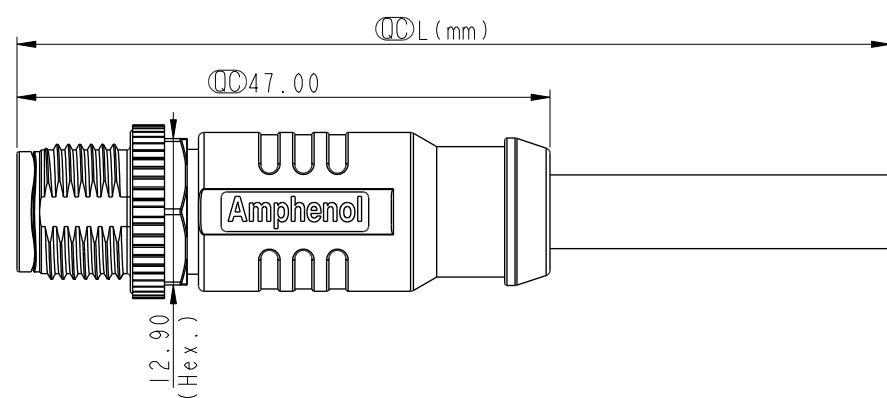

MSBS-XXBMMM-SL8MXX

XX: No. Of Pin

XX:01~99Meters  
 01:01Meter  
 02:02Meters  
 :  
 99:99Meters

Note:

- \* RoHS Compliant
- \*  $\varnothing$  Important dimension
- \* Waterproof rate: IP68, mated 1m/24h, IP69K mated
- \* Connector
  - Housing: Thermoplastic, Black
  - Pin: Copper alloy, Gold plated
  - Nut: Metal
  - Outer mold: Thermoplastic, Black
- \* Cable: UL20549, 24#\*IP+AL/MY+B+F, OD=6.5mm, TPU Jacket, Purple
- \* Cable length tolerance: 1M: +50/-0 mm
  - 1M < L ≤ 3M: +100/-0 mm
  - 3M < L ≤ 5M: +150/-0 mm
  - 5M < L ≤ 10M: ±100 mm
  - 10M < L ≤ 20M: ±200 mm
  - 20M < L ≤ 30M: ±300 mm
  - 30M < L ≤ 99M: ±500 mm

Shield	Braid	編織
4	Red	紅
2	Green	綠
Connector	Wire Color	Twist
Pin Out		

Pin Assignments Front View

UNIT:mm	$\varnothing$	
TOLERANCE	±0.5mm	

TITLE N SEN, M12 B -SHLD, SCREW CABLE W/O SR, M, M, MOLDING			
SCALE 3:2	SIZE A4	SHEET 1 OF 2	
REV. A	WC-REV. A.2	$\varnothing$ : Inspection item	