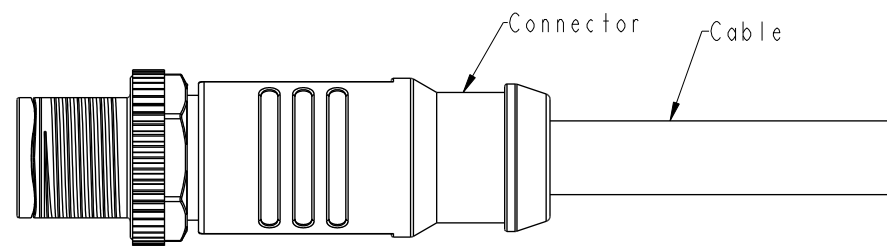

MSBS-XXBMMM-SL8MXX

XX: No. Of Pin

XX:01~99Meters  
 01:01Meter  
 02:02Meters  
 :  
 99:99Meters

Note:

- \* RoHS Compliant
- \*  $\varnothing$  Important dimension
- \* Waterproof rate: IP68, mated 1m/24h, IP69K mated
- \* Connector
  - Housing: Thermoplastic, Black
  - Pin: Copper alloy, Gold plated
  - Nut: Metal
  - Outer mold: Thermoplastic, Black
- \* Cable: UL20549, 24#\*IP+AL/MY+B+F, OD=6.5mm, TPU Jacket, Purple
- \* Cable length tolerance: 1M: +50/-0 mm
  - 1M < L ≤ 3M: +100/-0 mm
  - 3M < L ≤ 5M: +150/-0 mm
  - 5M < L ≤ 10M: ±100 mm
  - 10M < L ≤ 20M: ±200 mm
  - 20M < L ≤ 30M: ±300 mm
  - 30M < L ≤ 99M: ±500 mm

Shield	Braid	編織
4	Red	紅
2	Green	綠
Connector	Wire Color	Twist
Pin Out		

Pin Assignments Front View

UNIT:mm	$\varnothing$	
TOLERANCE	±0.5mm	

TITLE N SEN, M12 B -SHLD, SCREW CABLE W/O SR, M, M, MOLDING			
SCALE 3:2	SIZE A4	SHEET 1 OF 2	
REV. A	WC-REV. A.2	$\varnothing$ : Inspection item	