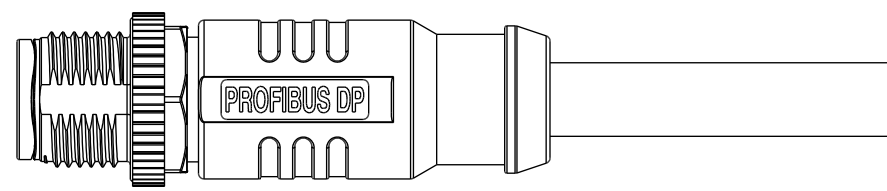

MSBS-XXBMMM-SL8MXX

XX: No. Of Pin

XX:01~99Meters  
 01:01Meter  
 02:02Meters  
 :  
 99:99Meters

Note:

- \* RoHS Compliant
- \*  $\varnothing$  Important dimension
- \* Waterproof rate: IP68, mated 1m/24h, IP69K mated
- \* Connector
  - Housing: Thermoplastic, Black
  - Pin: Copper alloy, Gold plated
  - Nut: Metal
  - Outer mold: Thermoplastic, Black
- \* Cable: UL20549, 24#\*IP+AL/MY+B+F, OD=6.5mm, TPU Jacket, Purple
- \* Cable length tolerance: 1M: +50/-0 mm
  - 1M < L ≤ 3M: +100/-0 mm
  - 3M < L ≤ 5M: +150/-0 mm
  - 5M < L ≤ 10M: ±100 mm
  - 10M < L ≤ 20M: ±200 mm
  - 20M < L ≤ 30M: ±300 mm
  - 30M < L ≤ 99M: ±500 mm

Shield	Braid	編織
4	Red	紅
2	Green	綠
Connector	Wire Color	Twist
Pin Out		

Pin Assignments Front View

UNIT:mm	$\varnothing$	
TOLERANCE	±0.5mm	

TITLE N SEN, M12 B -SHLD, SCREW CABLE W/O SR, M, M, MOLDING			
SCALE 3:2	SIZE A4	SHEET 1 OF 2	
REV. A	WC-REV. A.2	$\varnothing$ : Inspection item	