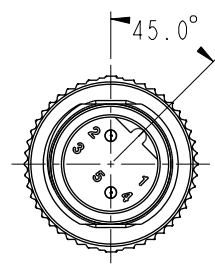

MSBS-XXBMMM-SR8MXX  
 XX: No. Of Pin  
 XX: 01~99Meters  
 01: 01Meter  
 02: 02Meters  
 ...  
 99: 99Meters

Shield	Braid	編織
4	Red	紅
2	Green	綠
Connector	Wire Color	

Twist

- Note:
- \* RoHS Compliant
  - \* (C) Important dimension
  - \* Waterproof rate: IP68, mated 1m/24h, IP69K mated
  - \* Connector
    - Housing: Thermoplastic, Black
    - Pin: Copper alloy, Gold plated
    - Nut: Metal
    - Outer mold: Thermoplastic, Black
  - \* Cable: UL20549, 24#\*IP+AL/MY+B+F, OD=6.5mm, TPU Jacket, Purple
  - \* Cable length tolerance: 1M: +50/-0 mm
    - 1M < L ≤ 3M: +100/-0 mm
    - 3M < L ≤ 5M: +150/-0 mm
    - 5M < L ≤ 10M: ±100 mm
    - 10M < L ≤ 20M: ±200 mm
    - 20M < L ≤ 30M: ±300 mm
    - 30M < L ≤ 99M: ±500 mm

UNIT:mm  
 TOLERANCE  
 ±0.5mm

TITLE N SEN, M12 B -SHLD, SCREW CABLE W/O SR, M, M, MOLDING			
SCALE 3:2	SIZE A4	SHEET 1 OF 1	
REV. A	WC-REV. A.2	(C): Inspection item	

**Amphenol LTW**  
 安費諾亮泰企業股份有限公司

ITEM NO	DRAWN BY Jiahe Lin	DATE 2022-12-14
DWG NO MSBS-XXBMMM-SR8MXX	CHECKED BY Allen Pan	DATE 2022-12-14
CUSTOMER ALTW	APPROVED BY Fred Lee	DATE 2022-12-14