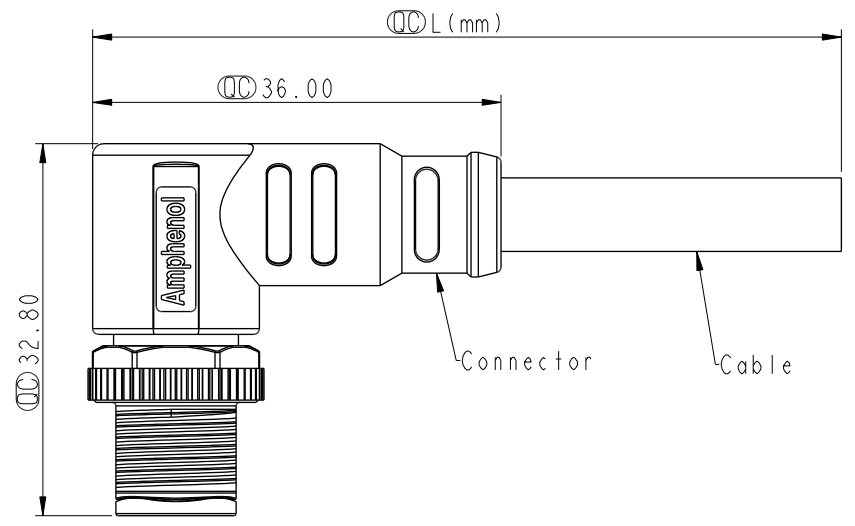

MSBS-XXBMMM-SR8MXX  
 XX: No. Of Pin  
 XX: 01~99Meters  
 01: 01Meter  
 02: 02Meters  
 ...  
 99: 99Meters

Shield	Braid	編織
4	Red	紅
2	Green	綠
Connector	Wire Color	

Twist

- Note:
- \* RoHS Compliant
  - \* (C) Important dimension
  - \* Waterproof rate: IP68, mated 1m/24h, IP69K mated
  - \* Connector
    - Housing: Thermoplastic, Black
    - Pin: Copper alloy, Gold plated
    - Nut: Metal
    - Outer mold: Thermoplastic, Black
  - \* Cable: UL20549, 24#\*IP+AL/MY+B+F, OD=6.5mm, TPU Jacket, Purple
  - \* Cable length tolerance: 1M: +50/-0 mm
    - 1M < L ≤ 3M: +100/-0 mm
    - 3M < L ≤ 5M: +150/-0 mm
    - 5M < L ≤ 10M: ±100 mm
    - 10M < L ≤ 20M: ±200 mm
    - 20M < L ≤ 30M: ±300 mm
    - 30M < L ≤ 99M: ±500 mm

UNIT:mm  
 TOLERANCE  
 ±0.5mm

TITLE N SEN, M12 B -SHLD, SCREW CABLE W/O SR, M, M, MOLDING			
SCALE 3:2	SIZE A4	SHEET 1 OF 1	
REV. A	WC-REV. A.2	(C): Inspection item	

**Amphenol LTW**  
 安費諾亮泰企業股份有限公司

ITEM NO	DRAWN BY Jiahe Lin	DATE 2022-12-14
DWG NO MSBS-XXBMMM-SR8MXX	CHECKED BY Allen Pan	DATE 2022-12-14
CUSTOMER ALTW	APPROVED BY Fred Lee	DATE 2022-12-14