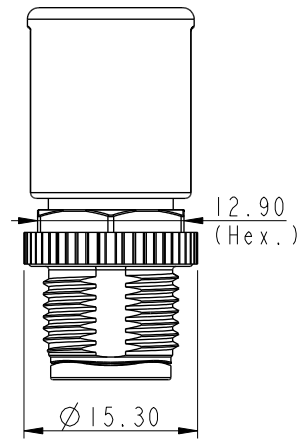

MSBS-XXBMMM-SR8MXX  
 XX: No. Of Pin  
 XX: 01~99Meters  
 01: 01Meter  
 02: 02Meters  
 ...  
 99: 99Meters

Shield	Braid	編織
4	Red	紅
2	Green	綠
Connector	Wire Color	

Twist

- Note:
- \* RoHS Compliant
  - \* (C) Important dimension
  - \* Waterproof rate: IP68, mated 1m/24h, IP69K mated
  - \* Connector
    - Housing: Thermoplastic, Black
    - Pin: Copper alloy, Gold plated
    - Nut: Metal
    - Outer mold: Thermoplastic, Black
  - \* Cable: UL20549, 24#\*IP+AL/MY+B+F, OD=6.5mm, TPU Jacket, Purple
  - \* Cable length tolerance: 1M: +50/-0 mm
    - 1M < L ≤ 3M: +100/-0 mm
    - 3M < L ≤ 5M: +150/-0 mm
    - 5M < L ≤ 10M: ±100 mm
    - 10M < L ≤ 20M: ±200 mm
    - 20M < L ≤ 30M: ±300 mm
    - 30M < L ≤ 99M: ±500 mm

UNIT:mm  
 TOLERANCE  
 ±0.5mm

TITLE N SEN, M12 B -SHLD, SCREW CABLE W/O SR, M, M, MOLDING			
SCALE 3:2	SIZE A4	SHEET 1 OF 1	
REV. A	WC-REV. A.2	(C): Inspection item	

**Amphenol LTW**  
 安費諾亮泰企業股份有限公司

ITEM NO	DRAWN BY Jiahe Lin	DATE 2022-12-14
DWG NO MSBS-XXBMMM-SR8MXX	CHECKED BY Allen Pan	DATE 2022-12-14
CUSTOMER ALTW	APPROVED BY Fred Lee	DATE 2022-12-14