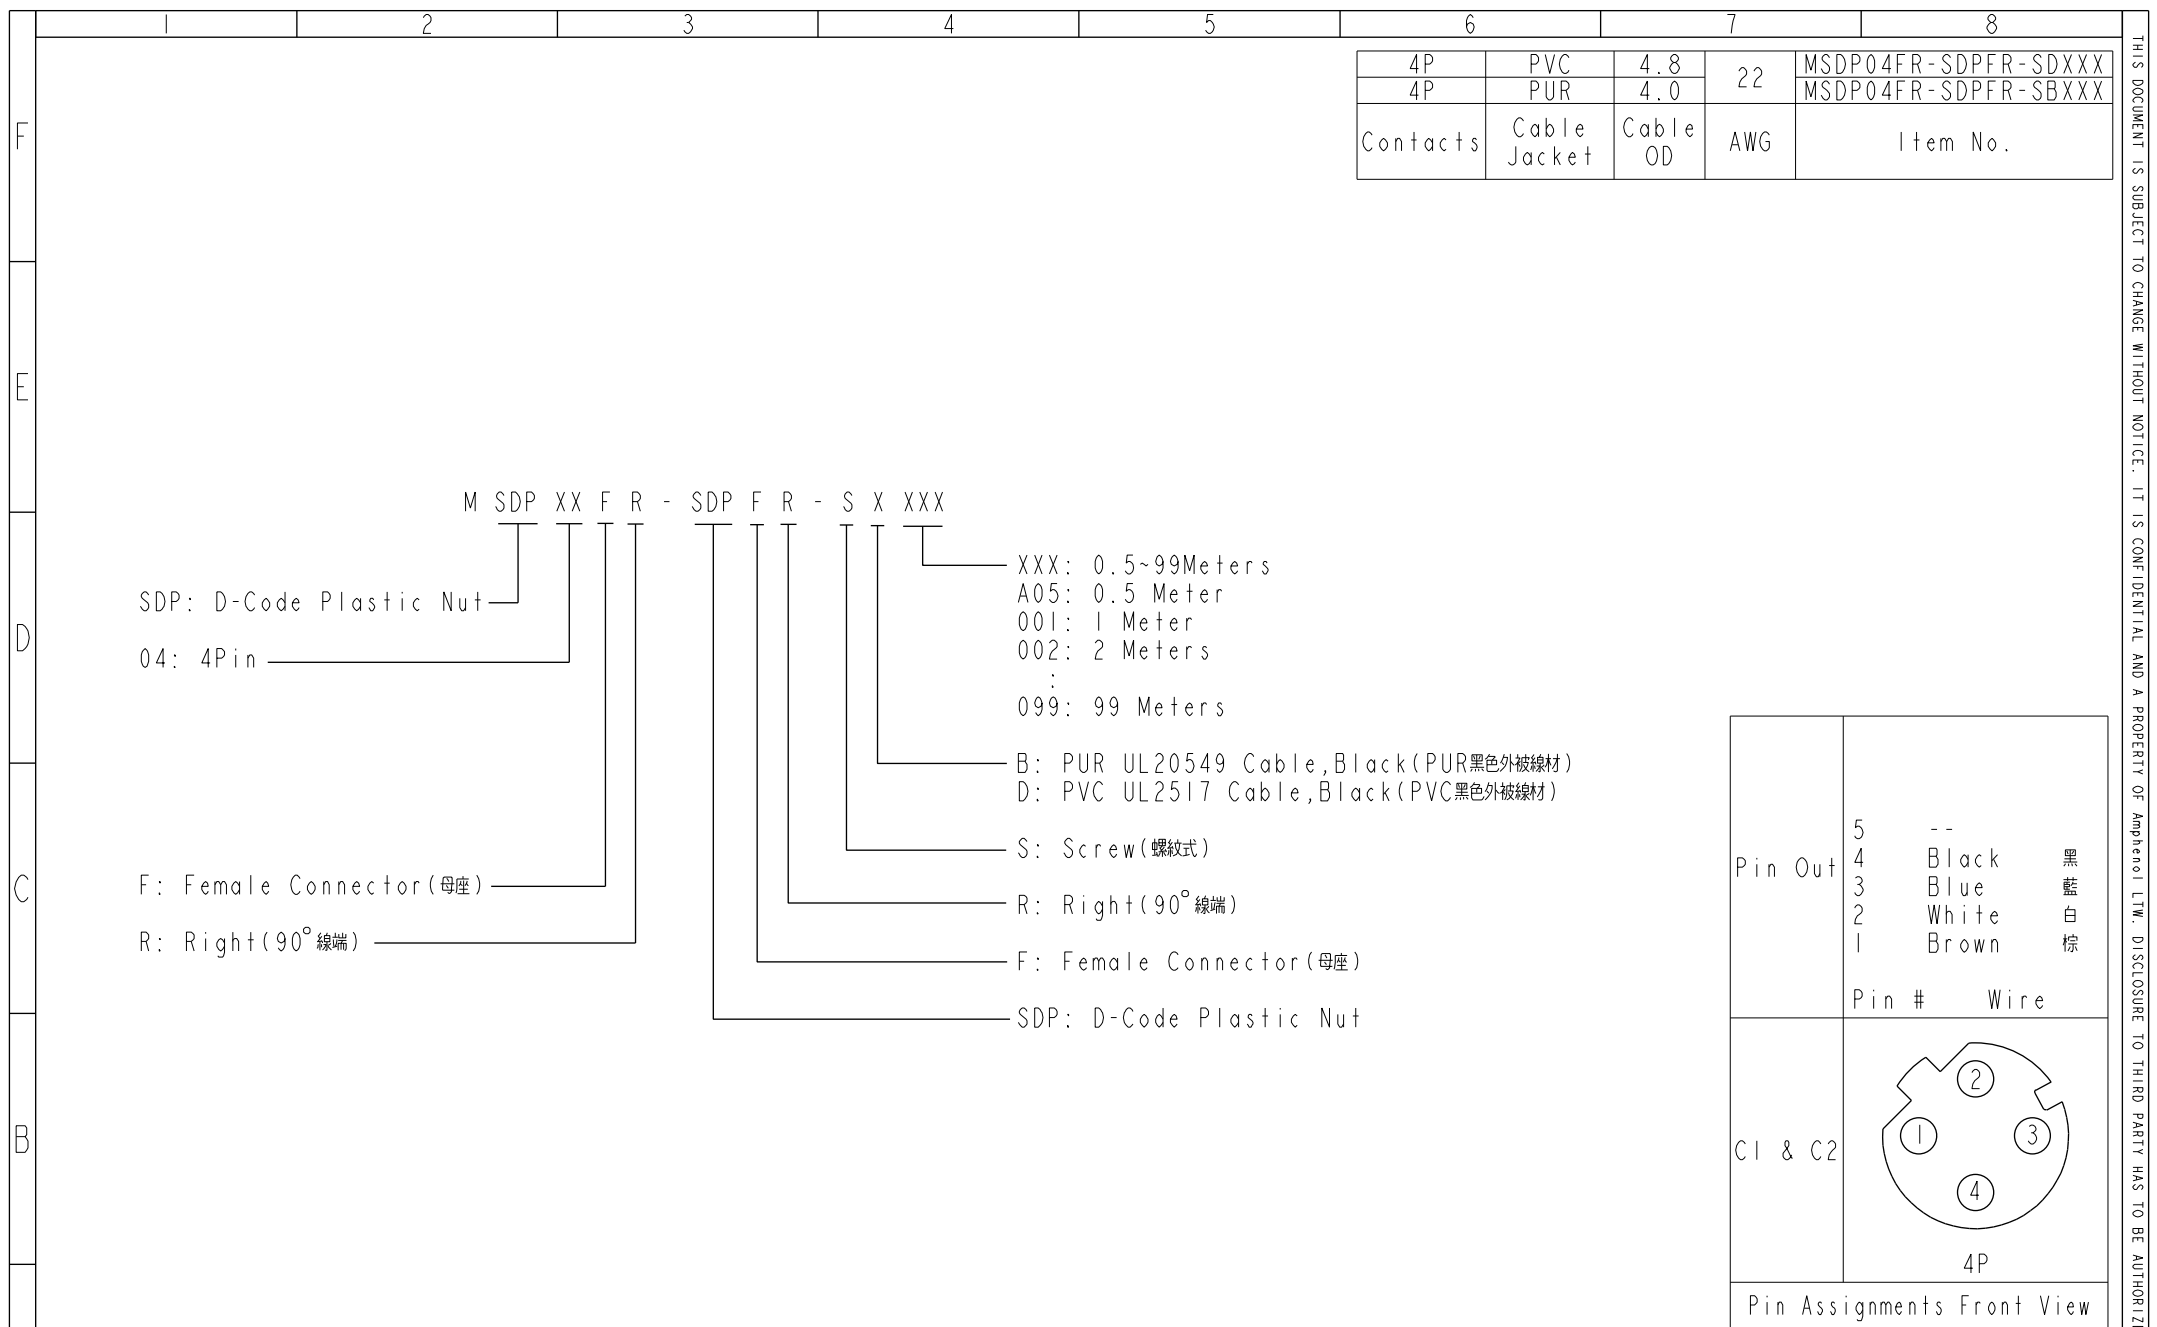

THIS DOCUMENT IS SUBJECT TO CHANGE WITHOUT NOTICE. IT IS CONFIDENTIAL AND A PROPERTY OF AMPHENOL LTW. DISCLOSURE TO THIRD PARTY HAS TO BE AUTHORIZED BY AMPHENOL LTW.

REV.	DESCRIPTION

- Note:
- * \varnothing Important Dimension.
 - * Waterproof Rate: IP68, IP69K.
 - * Connector: PU+GF, Black.
 - * Pin: Copper Alloy, Gold Plated.
 - * Screw Nut: Nylon, Black.
 - * Outer Mold: PU, Black.
 - * Cable: (B) UL20549, PUR Jacket, Black.
(D) UL2517, PVC Jacket, Black.
 - * Rated Voltage: 4Pin 250V dc. or ac.
 - * Rated Current: 4Pin 4A
 - * Cable Length Tolerance: 0.5±20mm
01±40mm
02M~05M:±60mm
06M~10M:±100mm
11M~30M:±200mm
31M~99M:±500mm

UNIT:mm		TITLE
TOLERANCE	± 0.5 mm	MI2 D-Code Double Ended
SCALE	1:1	SIZE A4
REV.	A	SHEET 1 OF 2
WC-REV.	A.5	\varnothing : Inspection item

Amphenol LTW
安費諾亮泰企業股份有限公司

ITEM NO	DRAWN BY	DATE
DWG NO	CHECKED BY	DATE
CUSTOMER	APPROVED BY	DATE
ALTW	Vicky Rita Max	2018-12-12 2018-12-12 2018-12-12

UNIT:mm TOLERANCE			TITLE MI2 D-Code Double Ended		<h1>Amphenol LTW</h1> <h2>安費諾亮泰企業股份有限公司</h2>		ITEM NO	DRAWN BY Vicky	DATE 2018-12-12
	SCALE 1:1		SIZE A4	SHEET 2 OF 2		DWC NO MSDPXXFR-SDPFR-SXXXX		CHECKED BY Rita	DATE 2018-12-12
	REV. A	WC-REV. A.5	QC: Inspection item		CUSTOMER ALTW		APPROVED BY Max	DATE 2018-12-12	