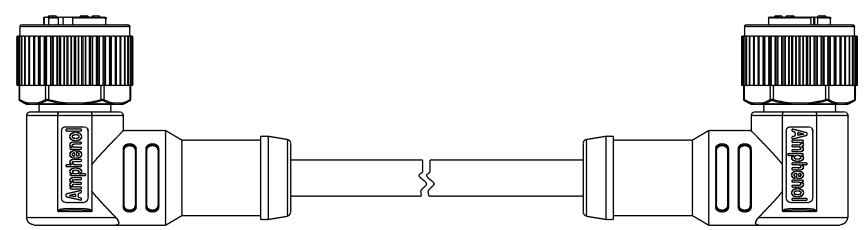

THIS DOCUMENT IS SUBJECT TO CHANGE WITHOUT NOTICE. IT IS CONFIDENTIAL AND A PROPERTY OF AMPHENOL LTW. DISCLOSURE TO THIRD PARTY HAS TO BE AUTHORIZED BY AMPHENOL LTW.

REV.	DESCRIPTION

- Note:
- * \varnothing Important Dimension.
 - * Waterproof Rate: IP68, IP69K.
 - * Connector: PU+GF, Black.
 - * Pin: Copper Alloy, Gold Plated.
 - * Screw Nut: Nylon, Black.
 - * Outer Mold: PU, Black.
 - * Cable: (B) UL20549, PUR Jacket, Black.
(D) UL2517, PVC Jacket, Black.
 - * Rated Voltage: 4Pin 250V dc. or ac.
 - * Rated Current: 4Pin 4A
 - * Cable Length Tolerance: 0.5±20mm
01±40mm
02M~05M:±60mm
06M~10M:±100mm
11M~30M:±200mm
31M~99M:±500mm

UNIT:mm		TITLE
TOLERANCE	± 0.5 mm	MI2 D-Code Double Ended
SCALE	1:1	SIZE A4
REV.	A	SHEET 1 OF 2
WC-REV.	A.5	\varnothing : Inspection item

Amphenol LTW
安費諾亮泰企業股份有限公司

ITEM NO	DRAWN BY	DATE
DWG NO	CHECKED BY	DATE
CUSTOMER	APPROVED BY	DATE
ALTW	Vicky Rita Max	2018-12-12 2018-12-12 2018-12-12