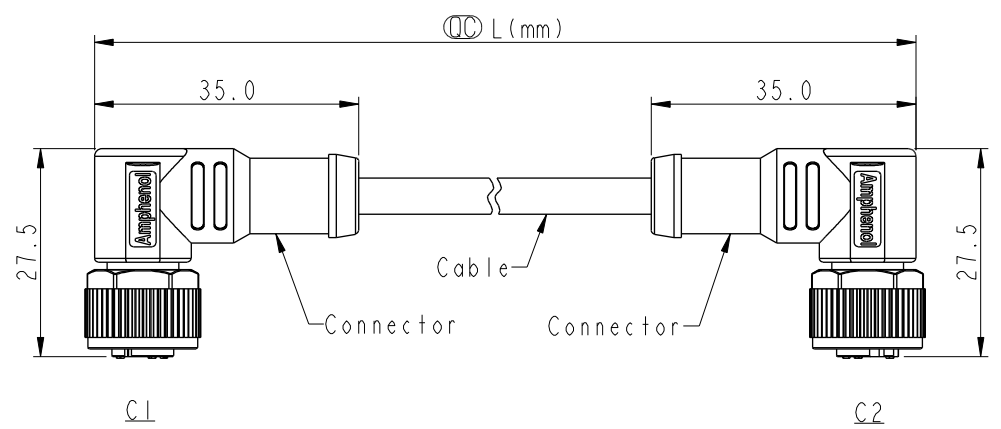

THIS DOCUMENT IS SUBJECT TO CHANGE WITHOUT NOTICE. IT IS CONFIDENTIAL AND A PROPERTY OF AMPHENOL LTW. DISCLOSURE TO THIRD PARTY HAS TO BE AUTHORIZED BY AMPHENOL LTW.

REV.	DESCRIPTION

- Note:
- * \varnothing Important Dimension.
 - * Waterproof Rate: IP68, IP69K.
 - * Connector: PU+GF, Black.
 - * Pin: Copper Alloy, Gold Plated.
 - * Screw Nut: Nylon, Black.
 - * Outer Mold: PU, Black.
 - * Cable: (B) UL20549, PUR Jacket, Black.
(D) UL2517, PVC Jacket, Black.
 - * Rated Voltage: 4Pin 250V dc. or ac.
 - * Rated Current: 4Pin 4A
 - * Cable Length Tolerance: 0.5±20mm
01±40mm
02M~05M:±60mm
06M~10M:±100mm
11M~30M:±200mm
31M~99M:±500mm

UNIT:mm		TITLE
TOLERANCE	± 0.5 mm	MI2 D-Code Double Ended
SCALE	1:1	SIZE A4
REV.	A	SHEET 1 OF 2
WC-REV.	A.5	\varnothing : Inspection item

Amphenol LTW
安費諾亮泰企業股份有限公司

ITEM NO	DRAWN BY	DATE
DWG NO	CHECKED BY	DATE
CUSTOMER	APPROVED BY	DATE
ALTW	Vicky Rita Max	2018-12-12 2018-12-12 2018-12-12

UNIT:mm TOLERANCE			TITLE MI2 D-Code Double Ended		<h1>Amphenol LTW</h1> <h2>安費諾亮泰企業股份有限公司</h2>		ITEM NO	DRAWN BY Vicky	DATE 2018-12-12
	SCALE 1:1		SIZE A4	SHEET 2 OF 2		DWC NO MSDPXXFR-SDPFR-SXXXX		CHECKED BY Rita	DATE 2018-12-12
	REV. A	WC-REV. A.5	QC: Inspection item		CUSTOMER ALTW		APPROVED BY Max	DATE 2018-12-12	