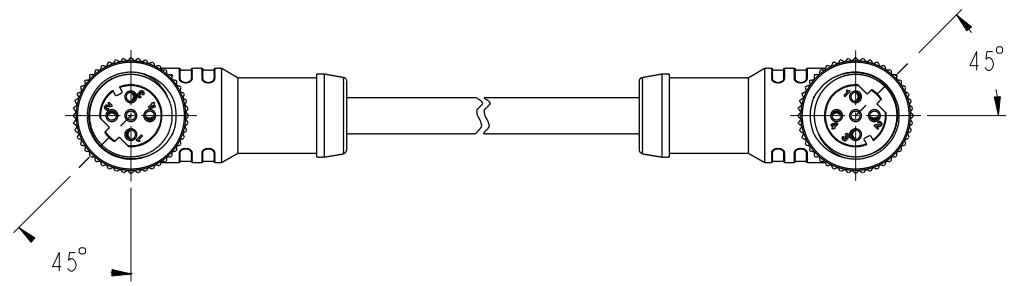

THIS DOCUMENT IS SUBJECT TO CHANGE WITHOUT NOTICE. IT IS CONFIDENTIAL AND A PROPERTY OF AMPHENOL LTW. DISCLOSURE TO THIRD PARTY HAS TO BE AUTHORIZED BY AMPHENOL LTW.

REV.	DESCRIPTION

- Note:
- * \varnothing Important Dimension.
 - * Waterproof Rate: IP68, IP69K.
 - * Connector: PU+GF, Black.
 - * Pin: Copper Alloy, Gold Plated.
 - * Screw Nut: Nylon, Black.
 - * Outer Mold: PU, Black.
 - * Cable: (B) UL20549, PUR Jacket, Black.
(D) UL2517, PVC Jacket, Black.
 - * Rated Voltage: 4Pin 250V dc. or ac.
 - * Rated Current: 4Pin 4A
 - * Cable Length Tolerance: 0.5±20mm
01±40mm
02M~05M:±60mm
06M~10M:±100mm
11M~30M:±200mm
31M~99M:±500mm

UNIT:mm		TITLE
TOLERANCE	± 0.5 mm	MI2 D-Code Double Ended
SCALE	1:1	SIZE A4
REV.	A	SHEET 1 OF 2
WC-REV.	A.5	\varnothing : Inspection item

Amphenol LTW
安費諾亮泰企業股份有限公司

ITEM NO	DRAWN BY	DATE
DWG NO	CHECKED BY	DATE
CUSTOMER	APPROVED BY	DATE
ALTW	Vicky Rita Max	2018-12-12 2018-12-12 2018-12-12

UNIT:mm TOLERANCE			TITLE MI2 D-Code Double Ended		<h1>Amphenol LTW</h1> <h2>安費諾亮泰企業股份有限公司</h2>		ITEM NO	DRAWN BY Vicky	DATE 2018-12-12
	SCALE 1:1		SIZE A4	SHEET 2 OF 2		DWC NO MSDPXXFR-SDPFR-SXXXX		CHECKED BY Rita	DATE 2018-12-12
	REV. A	WC-REV. A.5	QC: Inspection item		CUSTOMER ALTW		APPROVED BY Max	DATE 2018-12-12	