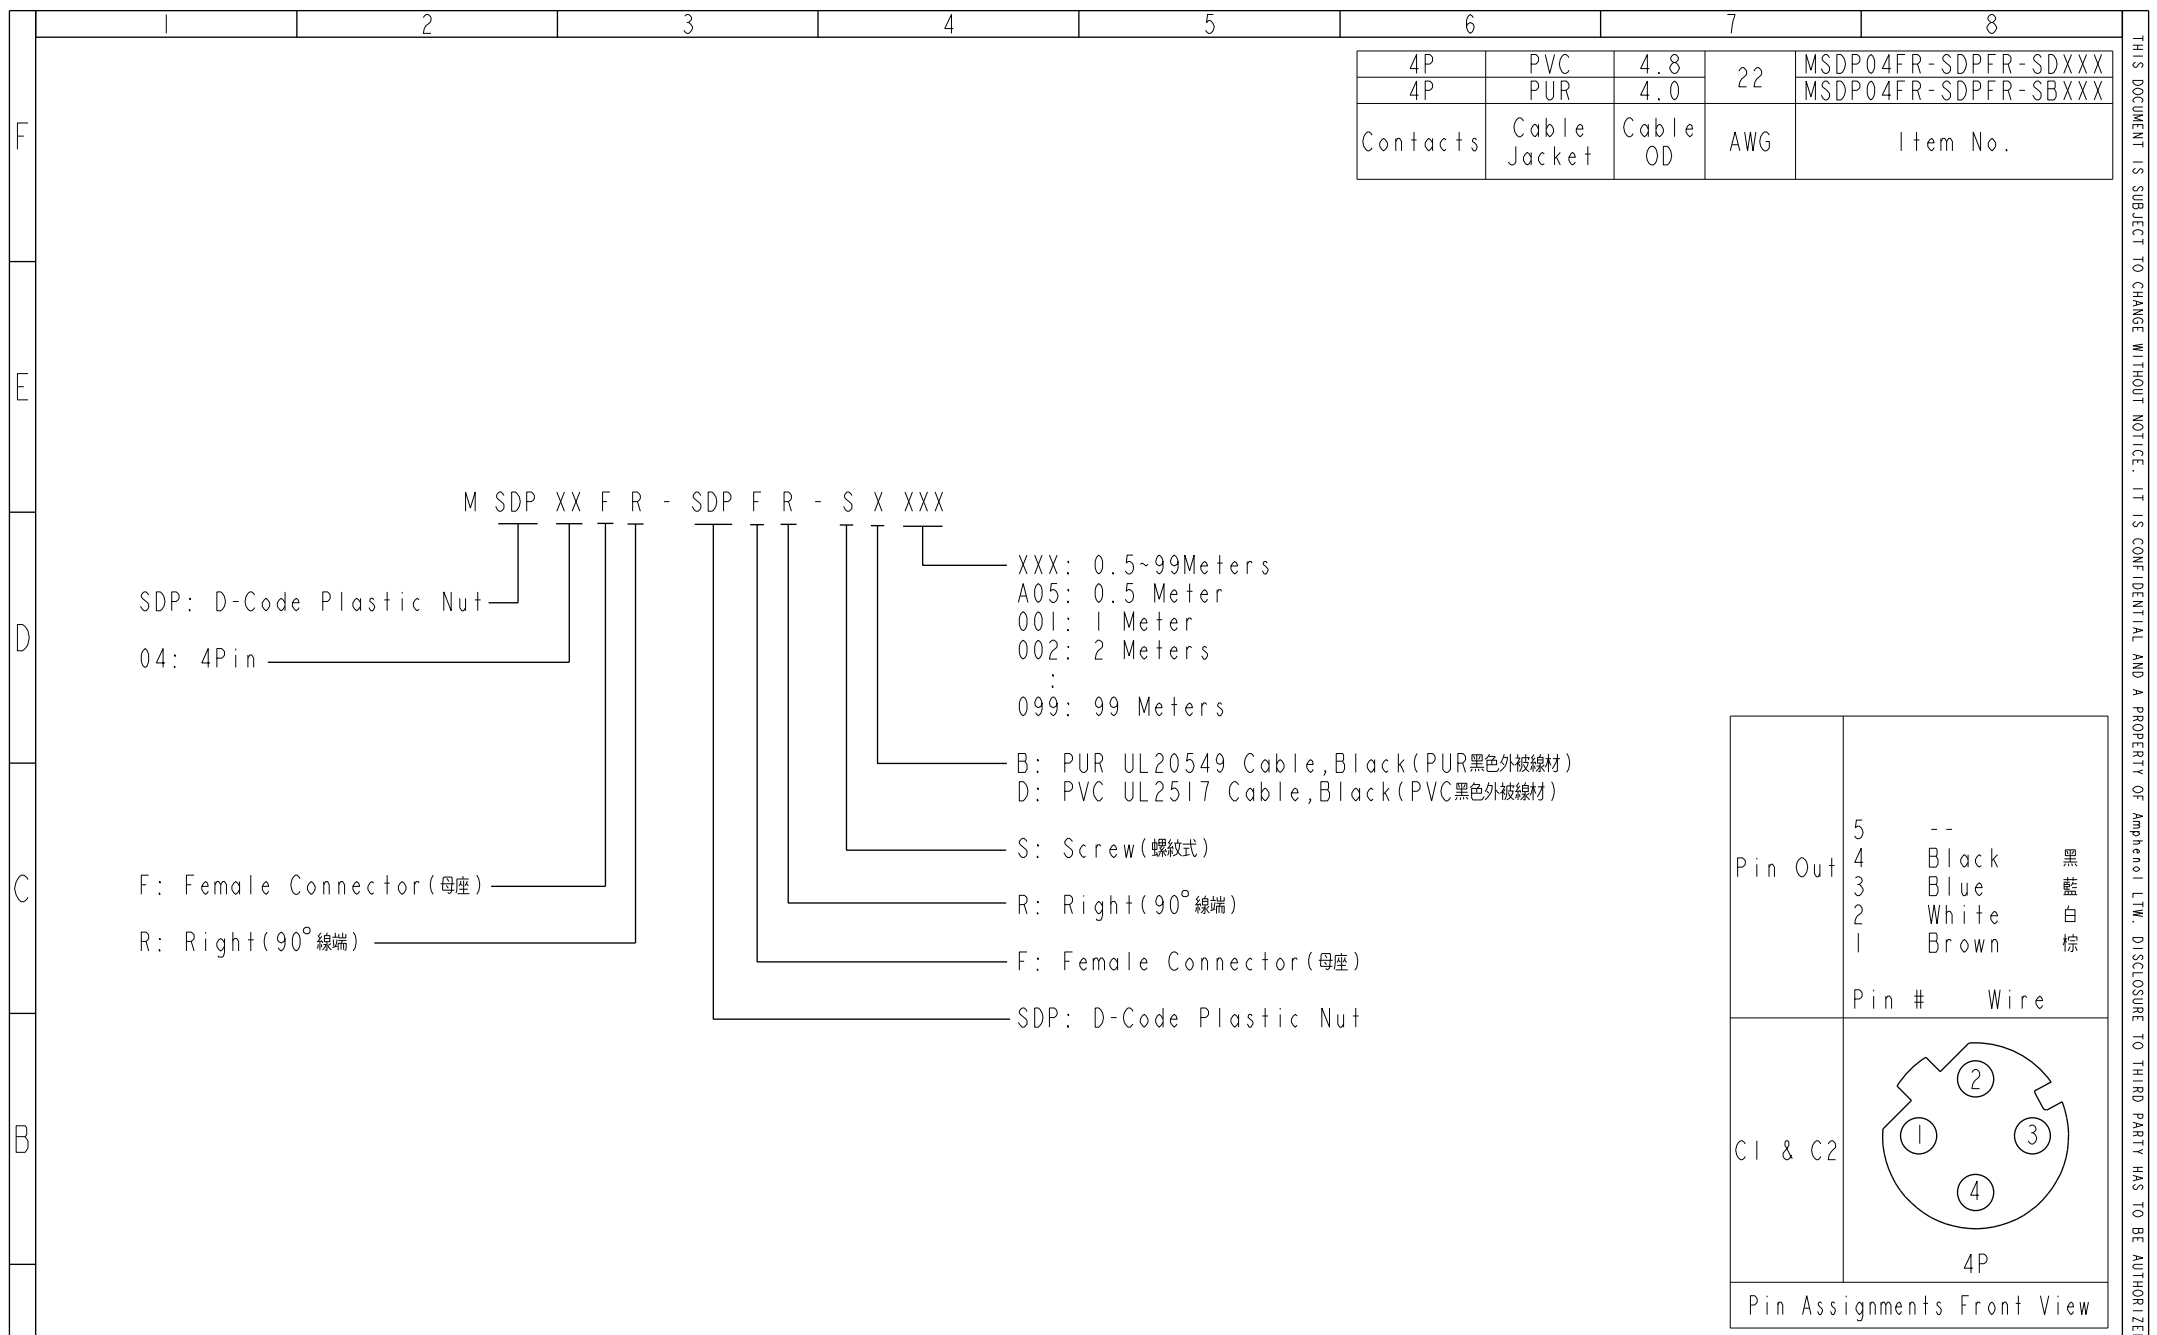

THIS DOCUMENT IS SUBJECT TO CHANGE WITHOUT NOTICE. IT IS CONFIDENTIAL AND A PROPERTY OF AMPHENOL LTW. DISCLOSURE TO THIRD PARTY HAS TO BE AUTHORIZED BY AMPHENOL LTW.

4P	PVC	4.8	22	MSDP04FR-SDPFR-SDXXX
4P	PUR	4.0		MSDP04FR-SDPFR-SBXXX
Contacts	Cable Jacket	Cable OD	AWG	Item No.

UNIT:mm TOLERANCE			TITLE MI2 D-Code Double Ended		Amphenol LTW 安費諾亮泰企業股份有限公司		ITEM NO	DRAWN BY Vicky	DATE 2018-12-12
	SCALE 1:1		SIZE A4	SHEET 2 OF 2		DWC NO MSDPXXFR-SDPFR-SXXXX		CHECKED BY Rita	DATE 2018-12-12
	REV. A	WC-REV. A.5	QC: Inspection item		CUSTOMER ALTW		APPROVED BY Max	DATE 2018-12-12