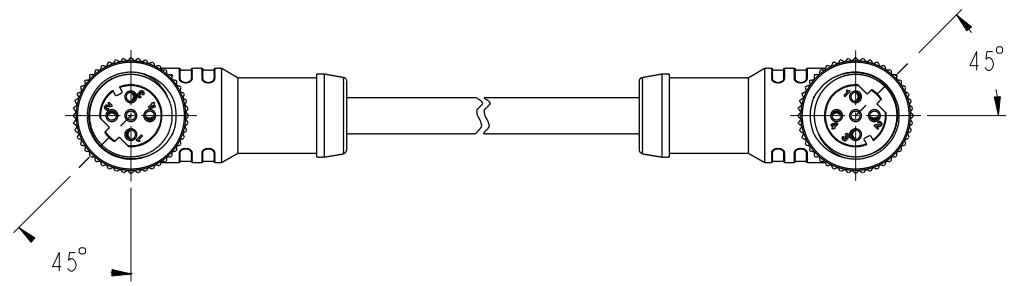

THIS DOCUMENT IS SUBJECT TO CHANGE WITHOUT NOTICE. IT IS CONFIDENTIAL AND A PROPERTY OF AMPHENOL LTW. DISCLOSURE TO THIRD PARTY HAS TO BE AUTHORIZED BY AMPHENOL LTW.

REV.	DESCRIPTION

- Note:
- \*  $\text{⌀}$  Important Dimension.
  - \* Waterproof Rate: IP68, IP69K.
  - \* Connector: PU+GF, Black.
  - \* Pin: Copper Alloy, Gold Plated.
  - \* Screw Nut: Nylon, Black.
  - \* Outer Mold: PU, Black.
  - \* Cable: (B) UL20549, PUR Jacket, Black.  
(D) UL2517, PVC Jacket, Black.
  - \* Rated Voltage: 4Pin 250V dc. or ac.
  - \* Rated Current: 4Pin 4A
  - \* Cable Length Tolerance: 0.5±20mm  
01±40mm  
02M~05M:±60mm  
06M~10M:±100mm  
11M~30M:±200mm  
31M~99M:±500mm

UNIT:mm	$\text{⌀}$	$\text{⌀}$
TOLERANCE	±0.5 mm	

TITLE MI2 D-Code Double Ended		
SCALE 1:1	SIZE A4	SHEET 1 OF 2
REV. A	WC-REV. A.5	$\text{⌀}$ : Inspection item

**Amphenol LTW**  
安費諾亮泰企業股份有限公司

ITEM NO	DRAWN BY Vicky	DATE 2018-12-12
DWG NO MSDPXXFR-SDPFR-SXXXX	CHECKED BY Rita	DATE 2018-12-12
CUSTOMER ALTW	APPROVED BY Max	DATE 2018-12-12

UNIT:mm TOLERANCE			TITLE MI2 D-Code Double Ended		<h1>Amphenol LTW</h1> <h2>安費諾亮泰企業股份有限公司</h2>		ITEM NO	DRAWN BY Vicky	DATE 2018-12-12
	SCALE 1:1		SIZE A4	SHEET 2 OF 2		DWC NO MSDPXXFR-SDPFR-SXXXX		CHECKED BY Rita	DATE 2018-12-12
	REV. A	WC-REV. A.5	QC: Inspection item		CUSTOMER ALTW		APPROVED BY Max	DATE 2018-12-12	