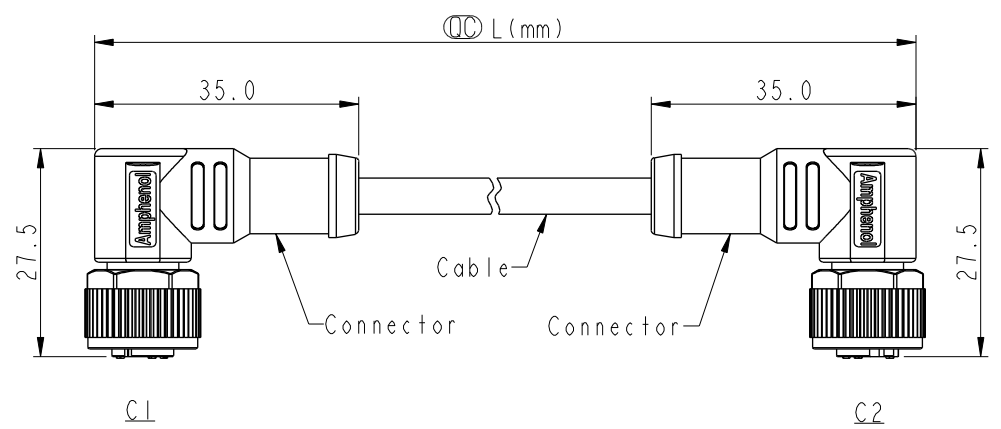

THIS DOCUMENT IS SUBJECT TO CHANGE WITHOUT NOTICE. IT IS CONFIDENTIAL AND A PROPERTY OF AMPHENOL LTW. DISCLOSURE TO THIRD PARTY HAS TO BE AUTHORIZED BY AMPHENOL LTW.

REV.	DESCRIPTION

- Note:
- \*  $\text{⌀}$  Important Dimension.
  - \* Waterproof Rate: IP68, IP69K.
  - \* Connector: PU+GF, Black.
  - \* Pin: Copper Alloy, Gold Plated.
  - \* Screw Nut: Nylon, Black.
  - \* Outer Mold: PU, Black.
  - \* Cable: (B) UL20549, PUR Jacket, Black.  
(D) UL2517, PVC Jacket, Black.
  - \* Rated Voltage: 4Pin 250V dc. or ac.
  - \* Rated Current: 4Pin 4A
  - \* Cable Length Tolerance: 0.5±20mm  
01±40mm  
02M~05M:±60mm  
06M~10M:±100mm  
11M~30M:±200mm  
31M~99M:±500mm

UNIT:mm	$\text{⌀}$	$\text{⌀}$
TOLERANCE	±0.5 mm	

TITLE MI2 D-Code Double Ended		
SCALE 1:1	SIZE A4	SHEET 1 OF 2
REV. A	WC-REV. A.5	$\text{⌀}$ : Inspection item

**Amphenol LTW**  
安費諾亮泰企業股份有限公司

ITEM NO	DRAWN BY Vicky	DATE 2018-12-12
DWG NO MSDPXXFR-SDPFR-SXXXX	CHECKED BY Rita	DATE 2018-12-12
CUSTOMER ALTW	APPROVED BY Max	DATE 2018-12-12

UNIT:mm TOLERANCE			TITLE MI2 D-Code Double Ended		<h1>Amphenol LTW</h1> <h2>安費諾亮泰企業股份有限公司</h2>		ITEM NO	DRAWN BY Vicky	DATE 2018-12-12
	SCALE 1:1		SIZE A4	SHEET 2 OF 2		DWC NO MSDPXXFR-SDPFR-SXXXX		CHECKED BY Rita	DATE 2018-12-12
	REV. A	WC-REV. A.5	QC: Inspection item		CUSTOMER ALTW		APPROVED BY Max	DATE 2018-12-12	