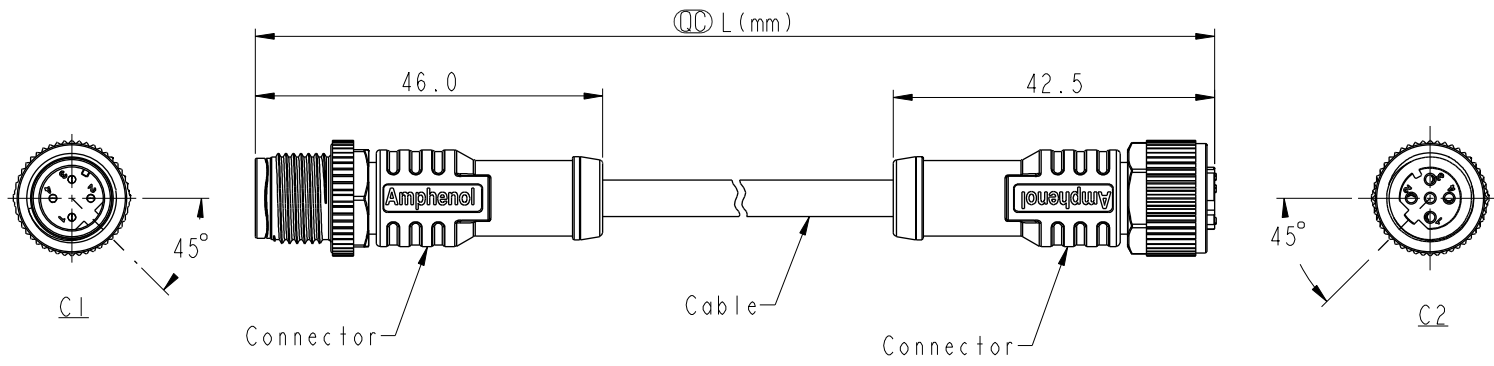

THIS DOCUMENT IS SUBJECT TO CHANGE WITHOUT NOTICE. IT IS CONFIDENTIAL AND A PROPERTY OF AMPHENOL LTW. DISCLOSURE TO THIRD PARTY HAS TO BE AUTHORIZED BY AMPHENOL LTW.

REV.	DESCRIPTION

- Note:
- * \varnothing Important Dimension.
 - * Waterproof Rate: IP68, IP69K.
 - * Connector: PU+GF, Black.
 - * Pin: Copper Alloy, Gold Plated.
 - * Screw Nut: Nylon, Black.
 - * Outer Mold: PU, Black.
 - * Cable: (B) UL20549, PUR Jacket, Black.
(D) UL2517, PVC Jacket, Black.
 - * Rated Voltage: 4Pin 250V dc. or ac.
 - * Rated Current: 4Pin 4A
 - * Cable Length Tolerance: 0.5±20mm
01±40mm
02M~05M:±60mm
06M~10M:±100mm
11M~30M:±200mm
31M~99M:±500mm

UNIT:mm TOLERANCE ±0.5 mm	TITLE MI2 D-Code Double Ended		
	SCALE 1:2	SIZE A4	SHEET 1 OF 2
	REV. A	WC-REV. A.5	QC: Inspection item

Amphenol LTW
安費諾亮泰企業股份有限公司

ITEM NO	DRAWN BY Vicky	DATE 2018-12-12
DWG NO MSDPXXML-SDPFL-SXXXX	CHECKED BY Rita	DATE 2018-12-12
CUSTOMER ALTW	APPROVED BY Max	DATE 2018-12-12

UNIT:mm TOLERANCE			TITLE MI2 D-Code Double Ended		<h1>Amphenol LTW</h1> 安費諾亮泰企業股份有限公司		ITEM NO	DRAWN BY Vicky	DATE 2018-12-12
	SCALE 1:2		SIZE A4	SHEET 2 OF 2		DWG NO MSDPXXML-SDPFL-SXXXX	CHECKED BY Rita	DATE 2018-12-12	
	REV. A	WC-REV. A.5	QC: Inspection item		CUSTOMER ALTW	APPROVED BY Max	DATE 2018-12-12		