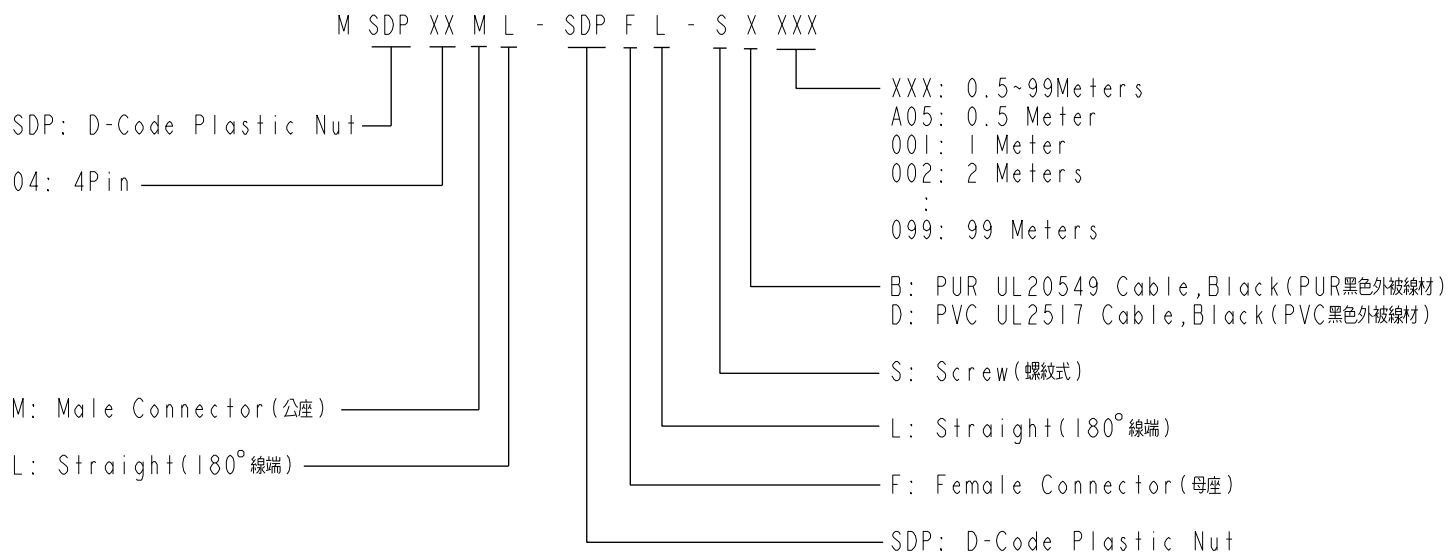

THIS DOCUMENT IS SUBJECT TO CHANGE WITHOUT NOTICE. IT IS CONFIDENTIAL AND A PROPERTY OF AMPHENOL LTW. DISCLOSURE TO THIRD PARTY HAS TO BE AUTHORIZED BY AMPHENOL LTW.

REV.	DESCRIPTION

- Note:
- * \varnothing Important Dimension.
 - * Waterproof Rate: IP68, IP69K.
 - * Connector: PU+GF, Black.
 - * Pin: Copper Alloy, Gold Plated.
 - * Screw Nut: Nylon, Black.
 - * Outer Mold: PU, Black.
 - * Cable: (B) UL20549, PUR Jacket, Black.
(D) UL2517, PVC Jacket, Black.
 - * Rated Voltage: 4Pin 250V dc. or ac.
 - * Rated Current: 4Pin 4A
 - * Cable Length Tolerance: 0.5±20mm
01±40mm
02M~05M:±60mm
06M~10M:±100mm
11M~30M:±200mm
31M~99M:±500mm

UNIT:mm TOLERANCE ±0.5 mm	TITLE MI2 D-Code Double Ended		
	SCALE 1:2	SIZE A4	SHEET 1 OF 2
	REV. A	WC-REV. A.5	QC: Inspection item

Amphenol LTW
安費諾亮泰企業股份有限公司

ITEM NO	DRAWN BY Vicky	DATE 2018-12-12
DWG NO MSDPXXML-SDPFL-SXXXX	CHECKED BY Rita	DATE 2018-12-12
CUSTOMER ALTW	APPROVED BY Max	DATE 2018-12-12

UNIT:mm TOLERANCE			TITLE MI2 D-Code Double Ended		<h1>Amphenol LTW</h1> 安費諾亮泰企業股份有限公司		ITEM NO	DRAWN BY Vicky	DATE 2018-12-12
	SCALE 1:2		SIZE A4	SHEET 2 OF 2		DWG NO MSDPXXML-SDPFL-SXXXX	CHECKED BY Rita	DATE 2018-12-12	
	REV. A	WC-REV. A.5	QC: Inspection item		CUSTOMER ALTW	APPROVED BY Max	DATE 2018-12-12		