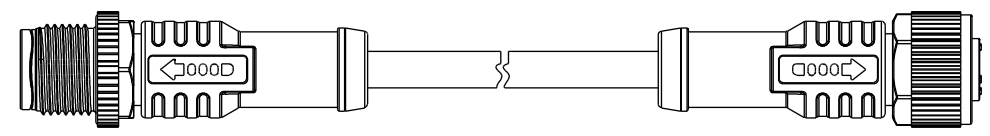

THIS DOCUMENT IS SUBJECT TO CHANGE WITHOUT NOTICE. IT IS CONFIDENTIAL AND A PROPERTY OF AMPHENOL LTW. DISCLOSURE TO THIRD PARTY HAS TO BE AUTHORIZED BY AMPHENOL LTW.

REV.	DESCRIPTION

- Note:
- * \varnothing Important Dimension.
 - * Waterproof Rate: IP68, IP69K.
 - * Connector: PU+GF, Black.
 - * Pin: Copper Alloy, Gold Plated.
 - * Screw Nut: Nylon, Black.
 - * Outer Mold: PU, Black.
 - * Cable: (B) UL20549, PUR Jacket, Black.
(D) UL2517, PVC Jacket, Black.
 - * Rated Voltage: 4Pin 250V dc. or ac.
 - * Rated Current: 4Pin 4A
 - * Cable Length Tolerance: 0.5±20mm
01±40mm
02M~05M:±60mm
06M~10M:±100mm
11M~30M:±200mm
31M~99M:±500mm

UNIT:mm TOLERANCE ±0.5 mm	TITLE MI2 D-Code Double Ended		
	SCALE 1:2	SIZE A4	SHEET 1 OF 2
	REV. A	WC-REV. A.5	QC: Inspection item

Amphenol LTW
安費諾亮泰企業股份有限公司

ITEM NO	DRAWN BY Vicky	DATE 2018-12-12
DWG NO MSDPXXML-SDPFL-SXXXX	CHECKED BY Rita	DATE 2018-12-12
CUSTOMER ALTW	APPROVED BY Max	DATE 2018-12-12