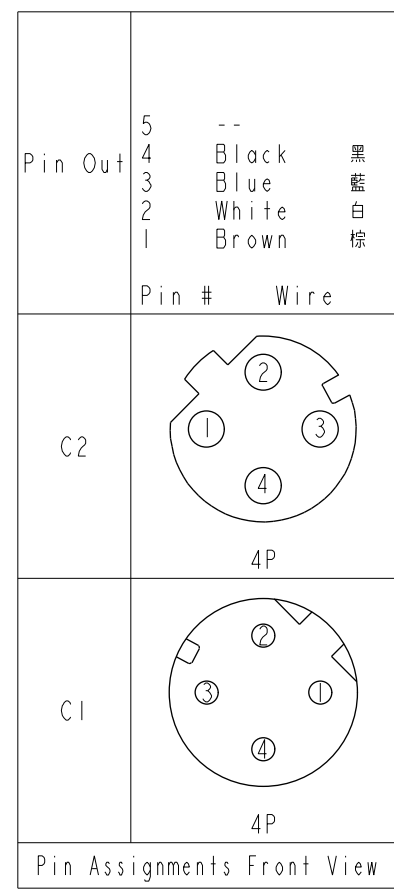

THIS DOCUMENT IS SUBJECT TO CHANGE WITHOUT NOTICE. IT IS CONFIDENTIAL AND A PROPERTY OF AMPHENOL LTW. DISCLOSURE TO THIRD PARTY HAS TO BE AUTHORIZED BY AMPHENOL LTW.

REV.	DESCRIPTION

- Note:
- * \varnothing Important Dimension.
 - * Waterproof Rate: IP68, IP69K.
 - * Connector: PU+GF, Black.
 - * Pin: Copper Alloy, Gold Plated.
 - * Screw Nut: Nylon, Black.
 - * Outer Mold: PU, Black.
 - * Cable: (B) UL20549, PUR Jacket, Black.
(D) UL2517, PVC Jacket, Black.
 - * Rated Voltage: 4Pin 250V dc. or ac.
 - * Rated Current: 4Pin 4A
 - * Cable Length Tolerance: 0.5±20mm
01±40mm
02M~05M:±60mm
06M~10M:±100mm
11M~30M:±200mm
31M~99M:±500mm

UNIT:mm TOLERANCE ±0.5 mm	TITLE MI2 D-Code Double Ended		
	SCALE 1:2	SIZE A4	SHEET 1 OF 2
	REV. A	WC-REV. A.5	QC: Inspection item

Amphenol LTW
安費諾亮泰企業股份有限公司

ITEM NO	DRAWN BY Vicky	DATE 2018-12-12
DWG NO MSDPXXML-SDPFL-SXXXX	CHECKED BY Rita	DATE 2018-12-12
CUSTOMER ALTW	APPROVED BY Max	DATE 2018-12-12

THIS DOCUMENT IS SUBJECT TO CHANGE WITHOUT NOTICE. IT IS CONFIDENTIAL AND A PROPERTY OF Amphenol LTW. DISCLOSURE TO THIRD PARTY HAS TO BE AUTHORIZED BY Amphenol LTW.

4P	PVC	4.8	22	MSDP04ML-SDPFL-SDXXX
4P	PUR	4.0		MSDP04ML-SDPFL-SBXXX
Contacts	Cable Jacket	Cable OD	AWG	Item No.

UNIT:mm TOLERANCE			TITLE MI2 D-Code Double Ended		<h1>Amphenol LTW</h1> 安費諾亮泰企業股份有限公司		ITEM NO	DRAWN BY Vicky	DATE 2018-12-12
	SCALE 1:2		SIZE A4	SHEET 2 OF 2		DWG NO MSDPXXML-SDPFL-SXXXX	CHECKED BY Rita	DATE 2018-12-12	
	REV. A	WC-REV. A.5	QC: Inspection item		CUSTOMER ALTW	APPROVED BY Max	DATE 2018-12-12		