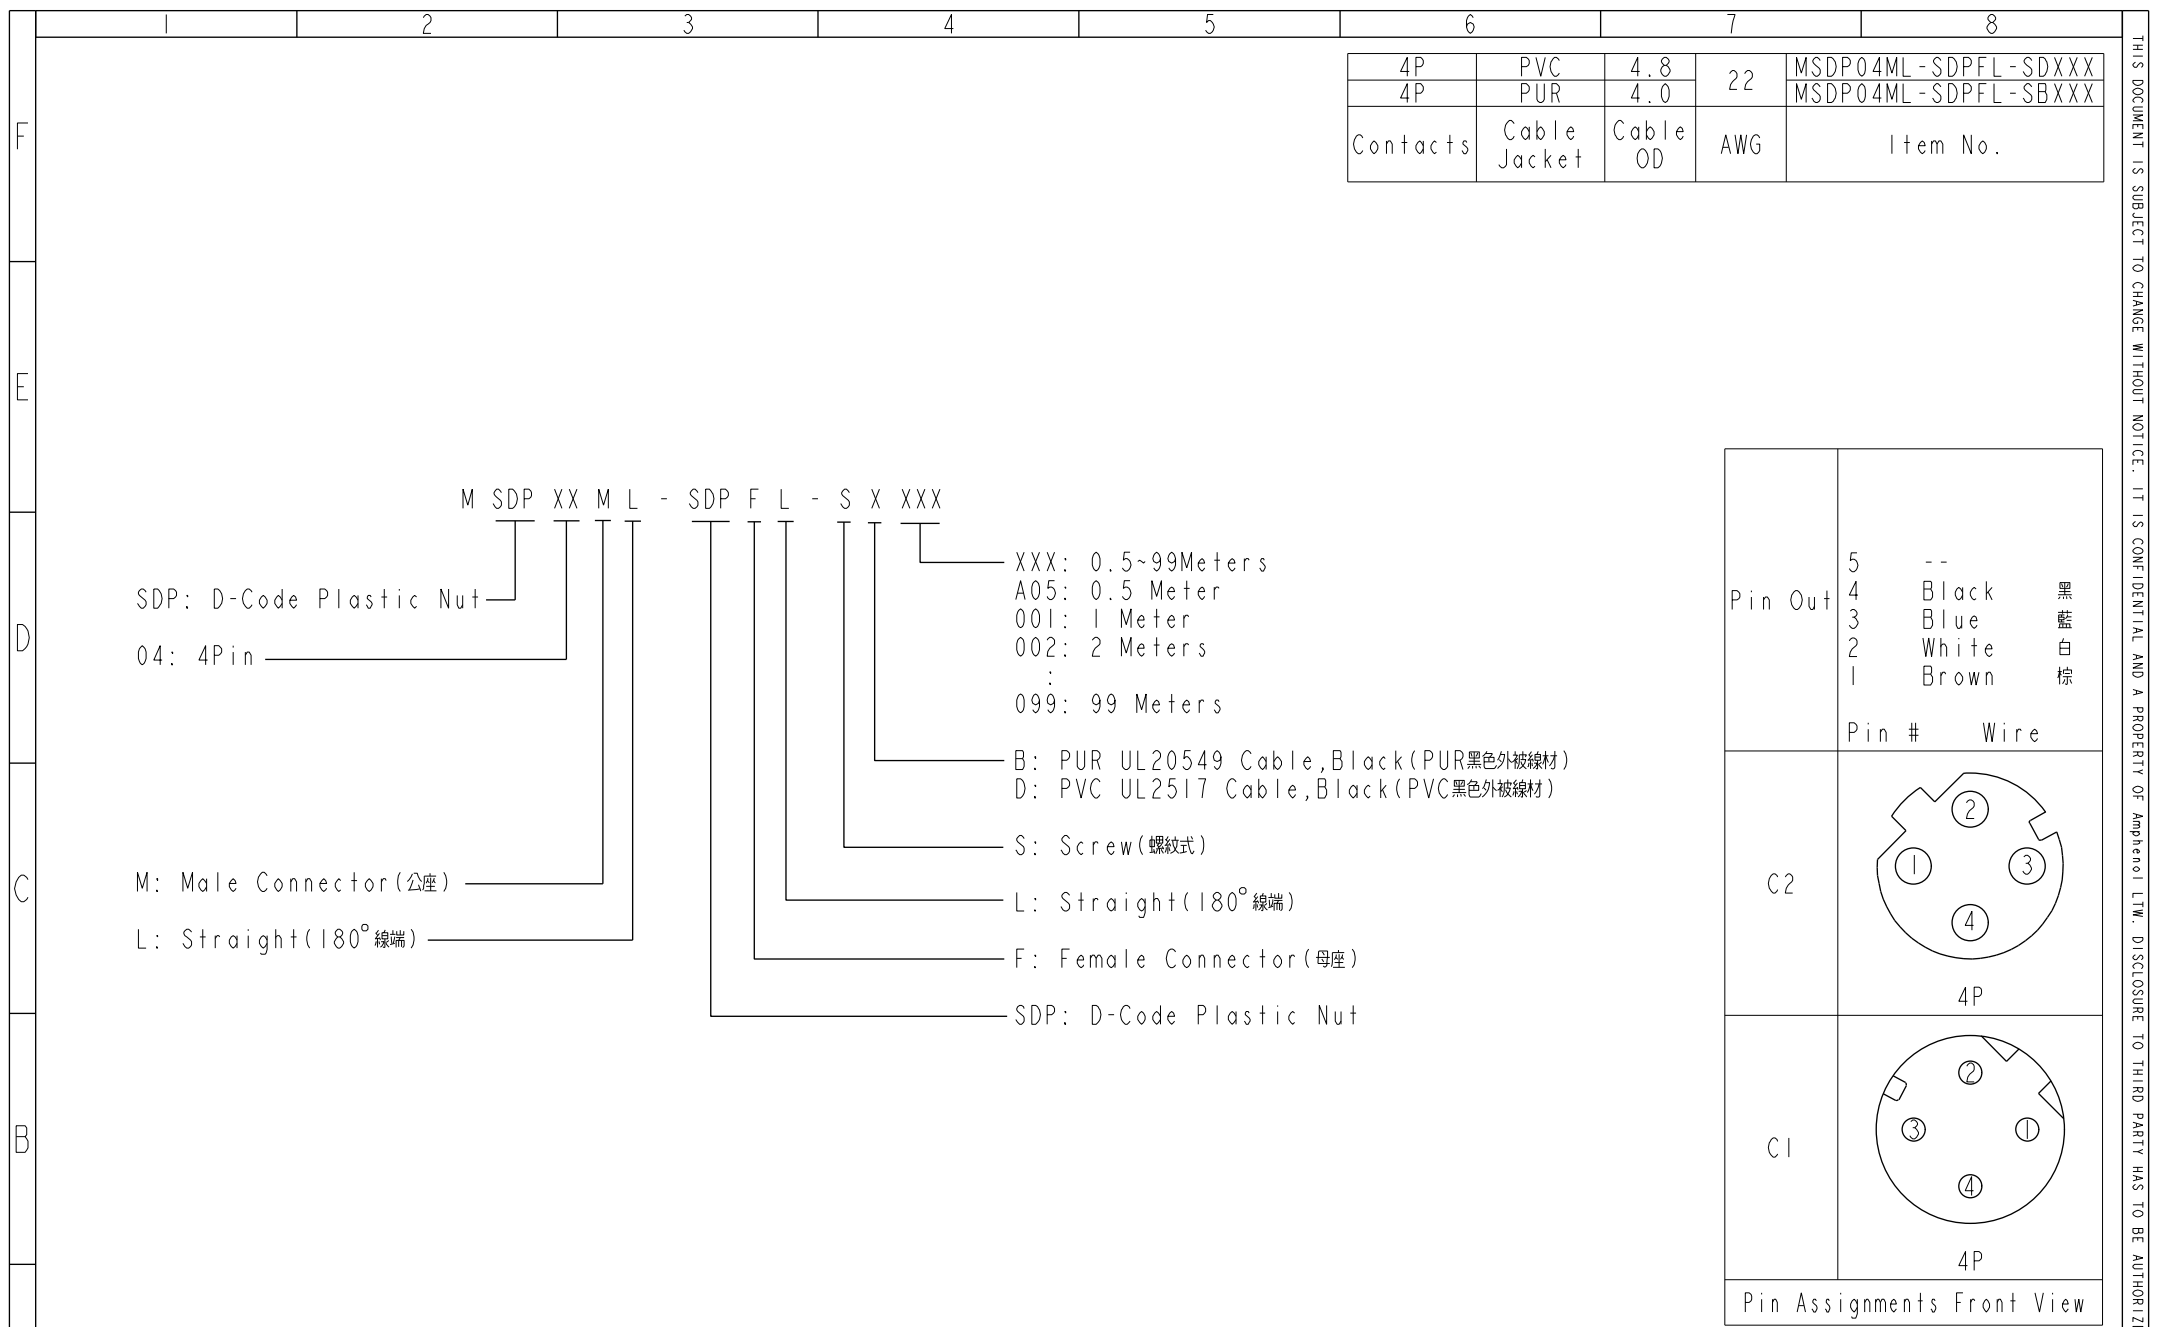

THIS DOCUMENT IS SUBJECT TO CHANGE WITHOUT NOTICE. IT IS CONFIDENTIAL AND A PROPERTY OF AMPHENOL LTW. DISCLOSURE TO THIRD PARTY HAS TO BE AUTHORIZED BY AMPHENOL LTW.

REV.	DESCRIPTION

Note:

- * \varnothing Important Dimension.
- * Waterproof Rate: IP68, IP69K.
- * Connector: PU+GF, Black.
- * Pin: Copper Alloy, Gold Plated.
- * Screw Nut: Nylon, Black.
- * Outer Mold: PU, Black.
- * Cable: (B) UL20549, PUR Jacket, Black.
(D) UL2517, PVC Jacket, Black.
- * Rated Voltage: 4Pin 250V dc. or ac.
- * Rated Current: 4Pin 4A
- * Cable Length Tolerance: 0.5±20mm
01±40mm
02M~05M:±60mm
06M~10M:±100mm
11M~30M:±200mm
31M~99M:±500mm

UNIT:mm TOLERANCE ± 0.5 mm	TITLE MI2 D-Code Double Ended		Amphenol LTW 安費諾亮泰企業股份有限公司		ITEM NO	DRAWN BY Vicky	DATE 2018-12-12
	SCALE 1:2	SIZE A4			SHEET 1 OF 2	DWG NO MSDPXXML-SDPFL-SXXXX	CHECKED BY Rita
	REV. A	WC-REV. A.5	\varnothing : Inspection item	CUSTOMER ALTW	APPROVED BY Max	DATE 2018-12-12	8 WI0814-03-#M01A2

UNIT:mm TOLERANCE			TITLE MI2 D-Code Double Ended		ITEM NO		DRAWN BY Vicky		DATE 2018-12-12			
	SCALE 1:2		SIZE A4		SHEET 2 OF 2		DWC NO MSDPXXML-SDPFL-SXXXX		CHECKED BY Rita		DATE 2018-12-12	
	REV. A		WC-REV. A.5		QC: Inspection item		CUSTOMER ALTW		APPROVED BY Max		DATE 2018-12-12	