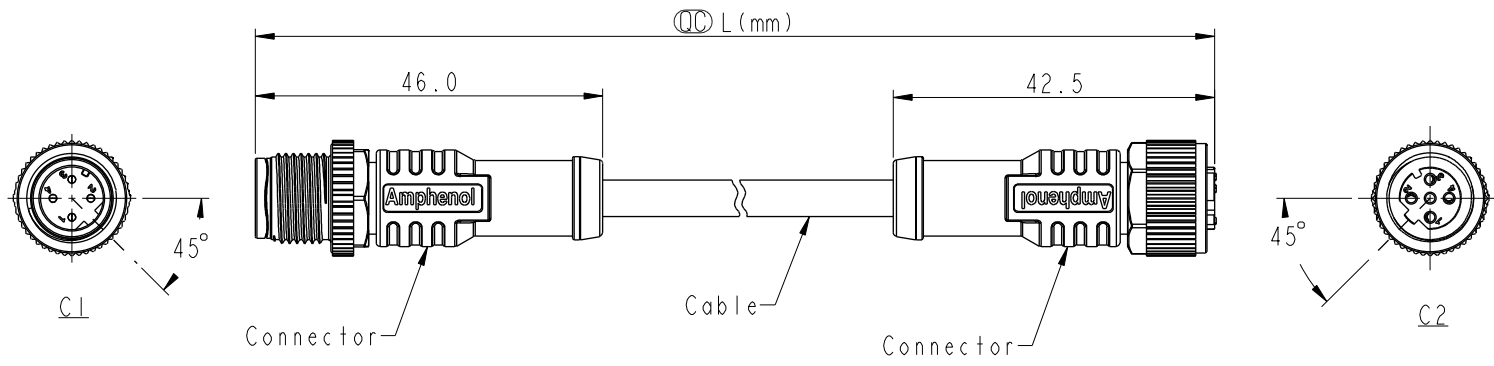

THIS DOCUMENT IS SUBJECT TO CHANGE WITHOUT NOTICE. IT IS CONFIDENTIAL AND A PROPERTY OF AMPHENOL LTW. DISCLOSURE TO THIRD PARTY HAS TO BE AUTHORIZED BY AMPHENOL LTW.

REV.	DESCRIPTION

Note:

- * \varnothing Important Dimension.
- * Waterproof Rate: IP68, IP69K.
- * Connector: PU+GF, Black.
- * Pin: Copper Alloy, Gold Plated.
- * Screw Nut: Nylon, Black.
- * Outer Mold: PU, Black.
- * Cable: (B) UL20549, PUR Jacket, Black.
(D) UL2517, PVC Jacket, Black.
- * Rated Voltage: 4Pin 250V dc. or ac.
- * Rated Current: 4Pin 4A
- * Cable Length Tolerance: 0.5±20mm
01±40mm
02M~05M:±60mm
06M~10M:±100mm
11M~30M:±200mm
31M~99M:±500mm

UNIT:mm TOLERANCE ± 0.5 mm	TITLE MI2 D-Code Double Ended		Amphenol LTW 安費諾亮泰企業股份有限公司		ITEM NO	DRAWN BY Vicky	DATE 2018-12-12
	SCALE 1:2	SIZE A4			SHEET 1 OF 2	DWG NO MSDPXXML-SDPFL-SXXXX	CHECKED BY Rita
	REV. A	WC-REV. A.5	\varnothing : Inspection item	CUSTOMER ALTW	APPROVED BY Max	DATE 2018-12-12	8 WI0814-03-#M01A2

UNIT:mm TOLERANCE			TITLE MI2 D-Code Double Ended		ITEM NO		DRAWN BY Vicky		DATE 2018-12-12			
	SCALE 1:2		SIZE A4		SHEET 2 OF 2		DWC NO MSDPXXML-SDPFL-SXXXX		CHECKED BY Rita		DATE 2018-12-12	
	REV. A		WC-REV. A.5		QC: Inspection item		CUSTOMER ALTW		APPROVED BY Max		DATE 2018-12-12	