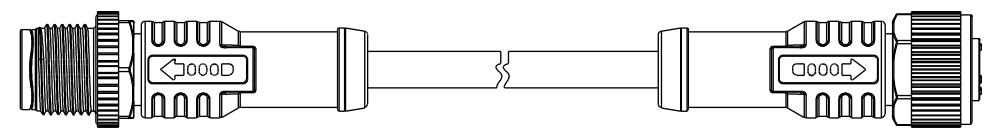

THIS DOCUMENT IS SUBJECT TO CHANGE WITHOUT NOTICE. IT IS CONFIDENTIAL AND A PROPERTY OF AMPHENOL LTW. DISCLOSURE TO THIRD PARTY HAS TO BE AUTHORIZED BY AMPHENOL LTW.

REV.	DESCRIPTION

Note:

- * \varnothing Important Dimension.
- * Waterproof Rate: IP68, IP69K.
- * Connector: PU+GF, Black.
- * Pin: Copper Alloy, Gold Plated.
- * Screw Nut: Nylon, Black.
- * Outer Mold: PU, Black.
- * Cable: (B) UL20549, PUR Jacket, Black.
(D) UL2517, PVC Jacket, Black.
- * Rated Voltage: 4Pin 250V dc. or ac.
- * Rated Current: 4Pin 4A
- * Cable Length Tolerance: 0.5±20mm
01±40mm
02M~05M:±60mm
06M~10M:±100mm
11M~30M:±200mm
31M~99M:±500mm

UNIT:mm TOLERANCE ± 0.5 mm	TITLE MI2 D-Code Double Ended		Amphenol LTW 安費諾亮泰企業股份有限公司		ITEM NO	DRAWN BY Vicky	DATE 2018-12-12
	SCALE 1:2	SIZE A4			SHEET 1 OF 2	DWG NO MSDPXXML-SDPFL-SXXXX	CHECKED BY Rita
	REV. A	WC-REV. A.5	\varnothing : Inspection item	CUSTOMER ALTW	APPROVED BY Max	DATE 2018-12-12	8 WI0814-03-#M01A2