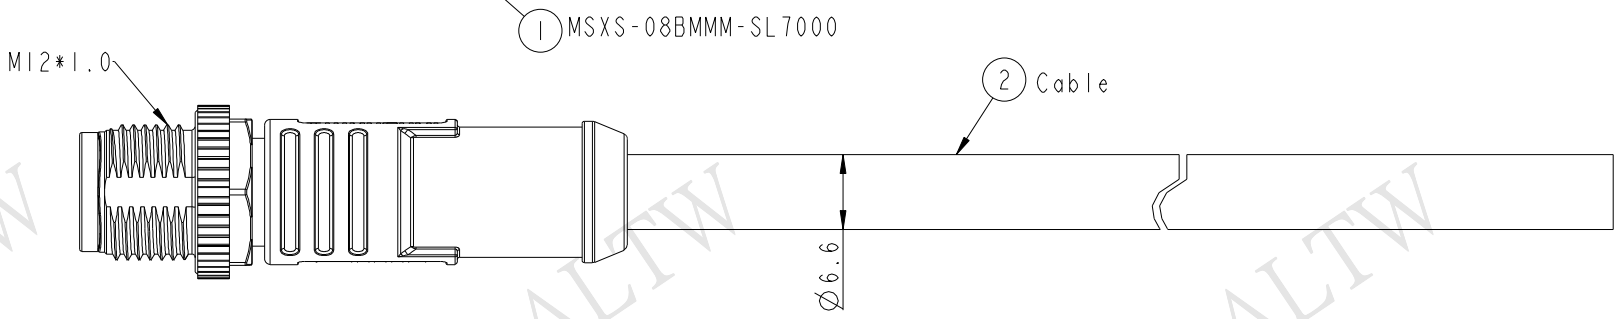

REV.	ECN NO.	DATE	SIGN	DESCRIPTION
A	Initial Release	2016-12-21	Spring Liu	Change Rev.01 To Rev.A
B	CI80009	2018-08-10	Fisher Wang	update drawing

Braid	Shield	
8	Blue	藍
7	White / Blue	白/藍
6	Brown	棕
5	White / Brown	白/棕
4	Green	綠
3	White / Green	白/綠
2	Orange	橙
1	White / Orange	白/橙
Conn.	Wire Color	Pin Out

MSXS-08BMMM-SL7X XX
 ↑
 XX : 01~99Meters
 01 : 01Meter
 02 : 02Meters
 ...
 99 : 99Meters
 Cable Length(L):01~99Meters

- Note:
- * \varnothing Important Dimensions To Check.
 - * Waterproof Rate: IP67
 - * Connector: Nylon+GF, Black
 - * Male Pin: Copper Alloy, Gold Plated
 - * Screw Nut: Zinc Alloy, Nickel Plated
 - * Shield: Copper Alloy
 - * Outer Mold: PU, Black
 - * Cable: Cat6A, 26AWG*4P+B, LSZH, UV resistant
OD 6.6mm, Green Jacket.
 - * Rated Voltage: 50 V AC, 60 V DC
 - * Rated Current: 0.5A
 - * Cable length Tolerance: 01M: ±40mm
02M~05M±60mm
06M~10M±100mm
11M~30M±200mm
31M~99M±500mm

UNIT:mm		TITLE		Amphenol LTW 安費諾亮泰企業股份有限公司	ITEM NO	DRAWN BY	DATE
		M12 X-code 8Pin Male Shielded Cable Connector			DWG NO	Fisher Wang	2018-08-10
TOLERANCE	.X ±0.25 .XX ±0.1 .XXX ±0.05 ANGLES ±1°	SCALE	SIZE	SHEET	MSXS-08BMMM-SL7XXX	CHECKED BY	DATE
		3:2	A4	1 OF 1		Victor Hung	2018-08-10
		REV.	WC-REV.	\varnothing : Inspection item	CUSTOMER	APPROVED BY	DATE
		B	A.4		ALTW	Kevin Hu	2018-08-10