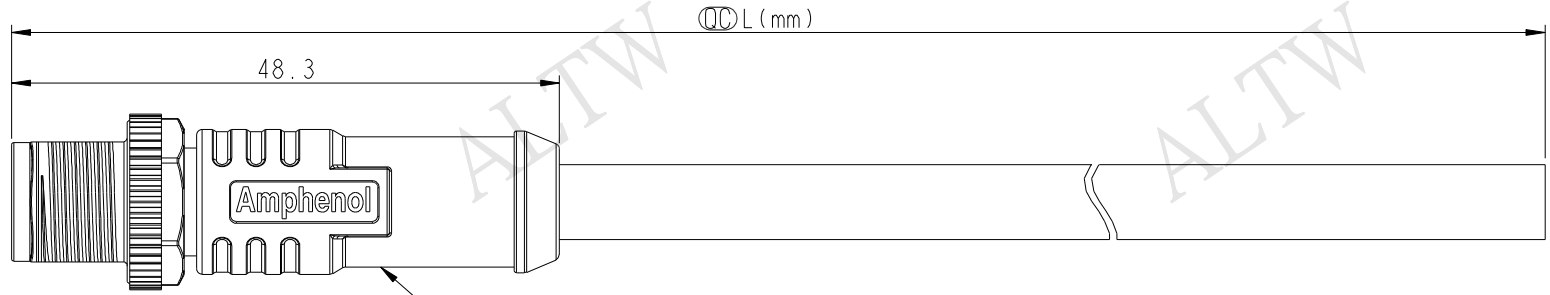

REV.	ECN NO.	DATE	SIGN	DESCRIPTION
A	Initial Release	2016-12-21	Spring Liu	Change Rev.01 To Rev.A
B	CI80009	2018-08-10	Fisher Wang	update drawing

Braid	Shield	
8	Blue	藍
7	White / Blue	白/藍
6	Brown	棕
5	White / Brown	白/棕
4	Green	綠
3	White / Green	白/綠
2	Orange	橙
1	White / Orange	白/橙
Conn.	Wire Color	Pin Out

MSXS-08BMMM-SL7X XX
 ↑
 XX : 01~99Meters
 01 : 01Meter
 02 : 02Meters
 ...
 99 : 99Meters
 Cable Length(L):01~99Meters

- Note:
- * \varnothing Important Dimensions To Check.
 - * Waterproof Rate: IP67
 - * Connector: Nylon+GF, Black
 - * Male Pin: Copper Alloy, Gold Plated
 - * Screw Nut: Zinc Alloy, Nickel Plated
 - * Shield: Copper Alloy
 - * Outer Mold: PU, Black
 - * Cable: Cat6A, 26AWG*4P+B, LSZH, UV resistant
OD 6.6mm, Green Jacket.
 - * Rated Voltage: 50 V AC, 60 V DC
 - * Rated Current: 0.5A
 - * Cable length Tolerance: 01M: ±40mm
02M~05M±60mm
06M~10M±100mm
11M~30M±200mm
31M~99M±500mm

UNIT:mm		TITLE		Amphenol LTW 安費諾亮泰企業股份有限公司	ITEM NO	DRAWN BY	DATE
		M12 X-code 8Pin Male Shielded Cable Connector			DWG NO	Fisher Wang	2018-08-10
TOLERANCE	.X ±0.25 .XX ±0.1 .XXX ±0.05 ANGLES ±1°	SCALE	SIZE	SHEET	MSXS-08BMMM-SL7XXX	CHECKED BY	DATE
		3:2	A4	1 OF 1		Victor Hung	2018-08-10
		REV.	WC-REV.	\varnothing : Inspection item	CUSTOMER	APPROVED BY	DATE
		B	A.4		ALTW	Kevin Hu	2018-08-10