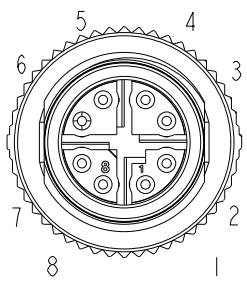

REV.	ECN NO.	DATE	SIGN	DESCRIPTION
A	Initial Release	2016-12-21	Spring Liu	Change Rev.01 To Rev.A
B	CI80009	2018-08-10	Fisher Wang	update drawing

Braid	Shield	
8	Blue	藍
7	White / Blue	白/藍
6	Brown	棕
5	White / Brown	白/棕
4	Green	綠
3	White / Green	白/綠
2	Orange	橙
1	White / Orange	白/橙
Conn.	Wire Color	Pin Out

MSXS-08BMMM-SL7X XX
 ↑
 XX : 01~99Meters
 01 : 01Meter
 02 : 02Meters
 ...
 99 : 99Meters
 Cable Length(L):01~99Meters

- Note:
- * \varnothing Important Dimensions To Check.
 - * Waterproof Rate: IP67
 - * Connector: Nylon+GF, Black
 - * Male Pin: Copper Alloy, Gold Plated
 - * Screw Nut: Zinc Alloy, Nickel Plated
 - * Shield: Copper Alloy
 - * Outer Mold: PU, Black
 - * Cable: Cat6A, 26AWG*4P+B, LSZH, UV resistant
OD 6.6mm, Green Jacket.
 - * Rated Voltage: 50 V AC, 60 V DC
 - * Rated Current: 0.5A
 - * Cable length Tolerance: 01M: ±40mm
02M~05M±60mm
06M~10M±100mm
11M~30M±200mm
31M~99M±500mm

UNIT:mm		TITLE		Amphenol LTW 安費諾亮泰企業股份有限公司	ITEM NO	DRAWN BY	DATE
		M12 X-code 8Pin Male Shielded Cable Connector			DWG NO	Fisher Wang	2018-08-10
TOLERANCE	.X ±0.25 .XX ±0.1 .XXX ±0.05 ANGLES ±1°	SCALE	SIZE	SHEET	MSXS-08BMMM-SL7XXX	CHECKED BY	DATE
		3:2	A4	1 OF 1		Victor Hung	2018-08-10
		REV.	WC-REV.	\varnothing : Inspection item	CUSTOMER	APPROVED BY	DATE
		B	A.4		ALTW	Kevin Hu	2018-08-10