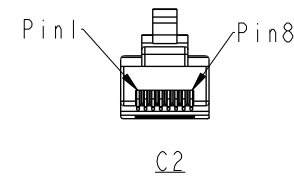

MSXSXXML-SPBML-SXXXX
 XX: No. Of Pin
 XXX: 0.5~40Meters
 A05: 0.5Meter
 001: 01Meter
 002: 02Meter
 :
 :
 040: 40Meters

- Note:
- * RoHS Compliant
 - * \odot Important Dimension.
 - * C1 $\triangle D$ Waterproof rate: IP67, mated
 Housing: Thermoplastic, Black
 Pin: Copper alloy, Gold plated
 Nut: Metal
 Outer mold: Thermoplastic, Black
 - * C2
 Waterproof Rate: Non-Waterproof
 Plug: RJ45, Shielded
 - * Cable: CAT-6A, 26#*4P+AL/MY+B
 $\triangle C$ TPU Jacket, OD=6.8, Green.
 - * Cable Length Tolerance:
 0.5M < L ≤ 1M: +60/-0 mm
 1M < L ≤ 3M: +120/-0 mm
 3M < L ≤ 5M: +160/-0 mm
 5M < L ≤ 10M: ±100 mm
 10M < L ≤ 20M: ±200 mm
 20M < L ≤ 30M: ±300 mm
 30M < L ≤ 40M: ±500 mm