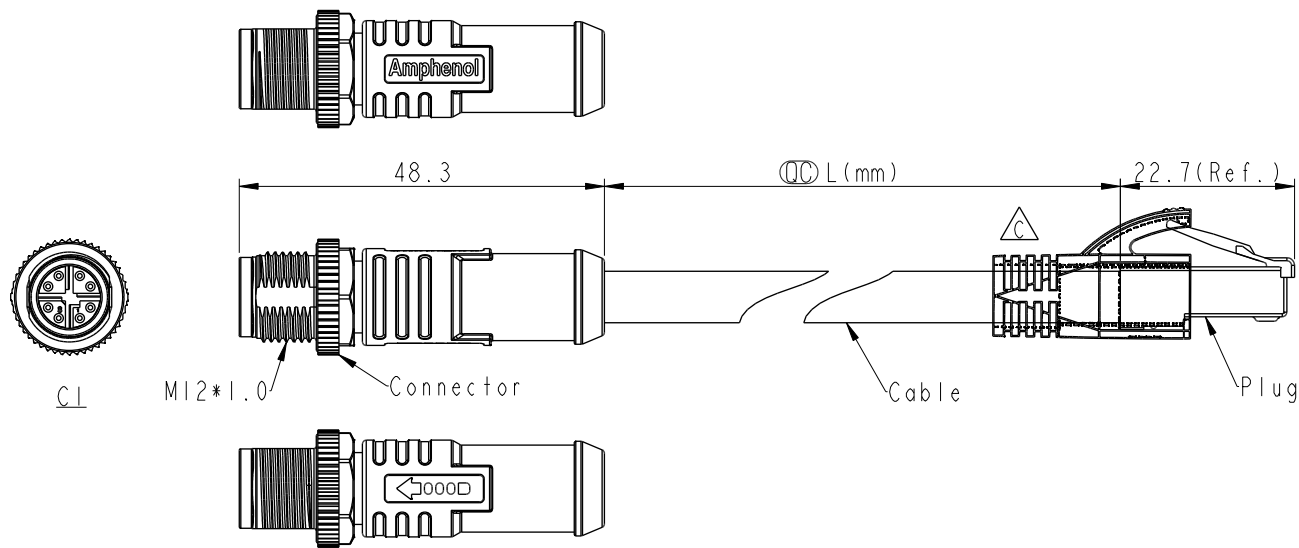

MSXSXXML-SPBML-SXXXX
 XX: No. Of Pin
 XXX: 0.5~40Meters
 A05: 0.5Meter
 001: 01Meter
 002: 02Meter
 :
 :
 040: 40Meters

- Note:
- * RoHS Compliant
 - * \odot Important Dimension.
 - * C1 $\triangle D$ Waterproof rate: IP67, mated
 Housing: Thermoplastic, Black
 Pin: Copper alloy, Gold plated
 Nut: Metal
 Outer mold: Thermoplastic, Black
 - * C2
 Waterproof Rate: Non-Waterproof
 Plug: RJ45, Shielded
 - * Cable: CAT-6A, 26#*4P+AL/MY+B
 $\triangle C$ TPU Jacket, OD=6.8, Green.
 - * Cable Length Tolerance:
 0.5M < L ≤ 1M: +60/-0 mm
 1M < L ≤ 3M: +120/-0 mm
 3M < L ≤ 5M: +160/-0 mm
 5M < L ≤ 10M: ±100 mm
 10M < L ≤ 20M: ±200 mm
 20M < L ≤ 30M: ±300 mm
 30M < L ≤ 40M: ±500 mm