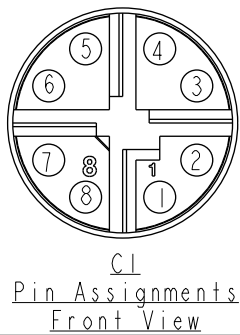

MSXSXXML-SPBML-SXXXX
 XX: No. Of Pin
 XXX: 0.5~40Meters
 A05: 0.5Meter
 001: 01Meter
 002: 02Meter
 :
 :
 040: 40Meters

- Note:
- * RoHS Compliant
 - * \odot Important Dimension.
 - * C1 $\triangle D$ Waterproof rate: IP67, mated
 Housing: Thermoplastic, Black
 Pin: Copper alloy, Gold plated
 Nut: Metal
 Outer mold: Thermoplastic, Black
 - * C2
 Waterproof Rate: Non-Waterproof
 Plug: RJ45, Shielded
 - * Cable: CAT-6A, 26#*4P+AL/MY+B
 $\triangle C$ TPU Jacket, OD=6.8, Green.
 - * Cable Length Tolerance:
 0.5M < L ≤ 1M: +60/-0 mm
 1M < L ≤ 3M: +120/-0 mm
 3M < L ≤ 5M: +160/-0 mm
 5M < L ≤ 10M: ±100 mm
 10M < L ≤ 20M: ±200 mm
 20M < L ≤ 30M: ±300 mm
 30M < L ≤ 40M: ±500 mm

UNIT:mm		TITLE ACC, SEN, X Code, DB-ENDED MM	Amphenol LTW 安費諾亮泰企業股份有限公司		ITEM NO	DRAWN BY Vicky	DATE 2021-02-23
TOLERANCE ±0.5 mm		SCALE Free			SIZE A4	SHEET 1	DWG NO MSXSXXML-SPBML-SXXXX
		REV. D	WC-REV. A.1	\odot : Inspection item	CUSTOMER ALTW	APPROVED BY Max	DATE 2021-02-23