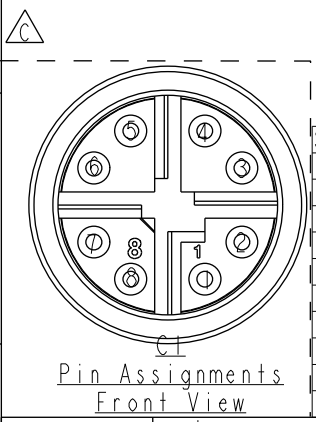

THIS DOCUMENT IS SUBJECT TO CHANGE WITHOUT NOTICE. IT IS CONFIDENTIAL AND A PROPERTY OF Amphenol LTW. DISCLOSURE TO THIRD PARTY HAS TO BE AUTHORIZED BY Amphenol LTW.

REV.	ECN NO.	DATE	SIGN	DESCRIPTION
A		2021/02/23	Vicky	Initial Released
B	C210337	2021/03/08	Vicky	Old Item No. MSXSXXML-SPBML-SGXXX
C	C220546	2022/03/31	Arvin Chan	*3

Shield	Braid	編織	Shield	
6	Brown	棕	8	Twist
5	White/Brown	白/棕	7	Twist
4	Green	綠	6	Twist
3	White/Green	白/綠	3	Twist
8	Blue	藍	4	Twist
7	White/Blue	白/藍	5	Twist
2	Orange	橘	2	Twist
1	White/Orange	白/橘	1	
CI	Wire Color		C2	

MSXSXXML-SPBML-SXXXX
XX: No. Of Pin
XXX: 0.5~40Meters
A05: 0.5Meter
001: 01Meter
002: 02Meter
:
:
040: 40Meters

1. Note:
2. RoHS Compliant
   - Important Dimension.
   - C1
     Waterproof rate: IPX7, mated
     Housing: Thermoplastic, Black
     Pin: Copper alloy, Gold plated
     Nut: Metal
     Outer mold: Thermoplastic, Black
   - C2
     Waterproof Rate: Non-Waterproof
     Plug: RJ45, Shielded
   - Cable: CAT-6A, 26#*4P+AL/MY+B
     TPU Jacket, OD=6.8, Green.
   - Cable Length Tolerance:
     0.5M < L ≤ 1M: +60/-0 mm
     1M < L ≤ 3M: +120/-0 mm
     3M < L ≤ 5M: +160/-0 mm
     5M < L ≤ 10M: ±100 mm
     10M < L ≤ 20M: ±200 mm
     20M < L ≤ 30M: ±300 mm
     30M < L ≤ 40M: ±500 mm

UNIT:mm TOLERANCE ±0.5 mm	TITLE ACC, SEN, X Code, DB-ENDED MM		Amphenol LTW 安費諾亮泰企業股份有限公司	ITEM NO	DRAWN BY Vicky	DATE 2021-02-23		
	SCALE Free	SIZE A4		SHEET 1	OF 1	DWG NO MSXSXXML-SPBML-SXXXX	CHECKED BY Rita	DATE 2021-02-23
	REV. C	WC-REV. A.1		: Inspection item		CUSTOMER ALTW	APPROVED BY Max	DATE 2021-02-23