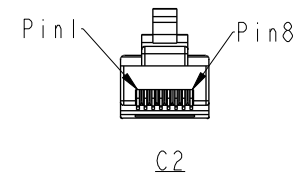

Shield	Braid	編織	Shield	
6	Brown	棕	8	Twist
5	White/Brown	白/棕	7	Twist
4	Green	綠	6	Twist
3	White/Green	白/綠	3	Twist
8	Blue	藍	4	Twist
7	White/Blue	白/藍	5	Twist
2	Orange	橘	2	Twist
1	White/Orange	白/橘	1	
CI	Wire Color		C2	

MSXSXXML-SPBML-SXXXX
 XX: No. Of Pin
 XXX: 0.5~40Meters
 A05: 0.5Meter
 001: 01Meter
 002: 02Meter
 :
 :
 040: 40Meters

- Note:
- * RoHS Compliant
 - * Important Dimension.
 - * C1
Waterproof rate: IPX7, mated
Housing: Thermoplastic, Black
Pin: Copper alloy, Gold plated
Nut: Metal
Outer mold: Thermoplastic, Black
 - * C2
Waterproof Rate: Non-Waterproof
Plug: RJ45, Shielded
 - * Cable: CAT-6A, 26#*4P+AL/MY+B
TPU Jacket, OD=6.8, Green.
 - * Cable Length Tolerance:
 0.5M < L ≤ 1M: +60/-0 mm
 1M < L ≤ 3M: +120/-0 mm
 3M < L ≤ 5M: +160/-0 mm
 5M < L ≤ 10M: ±100 mm
 10M < L ≤ 20M: ±200 mm
 20M < L ≤ 30M: ±300 mm
 30M < L ≤ 40M: ±500 mm

UNIT:mm TOLERANCE ±0.5 mm	TITLE ACC, SEN, X Code, DB-ENDED MM		<h1>Amphenol LTW</h1> <p>安費諾亮泰企業股份有限公司</p>	ITEM NO	DRAWN BY Vicky	DATE 2021-02-23		
	SCALE Free	SIZE A4		SHEET 1	OF 1	DWG NO MSXSXXML-SPBML-SXXXX	CHECKED BY Rita	DATE 2021-02-23
	REV. C	WC-REV. A.1		: Inspection item		CUSTOMER ALTW	APPROVED BY Max	DATE 2021-02-23