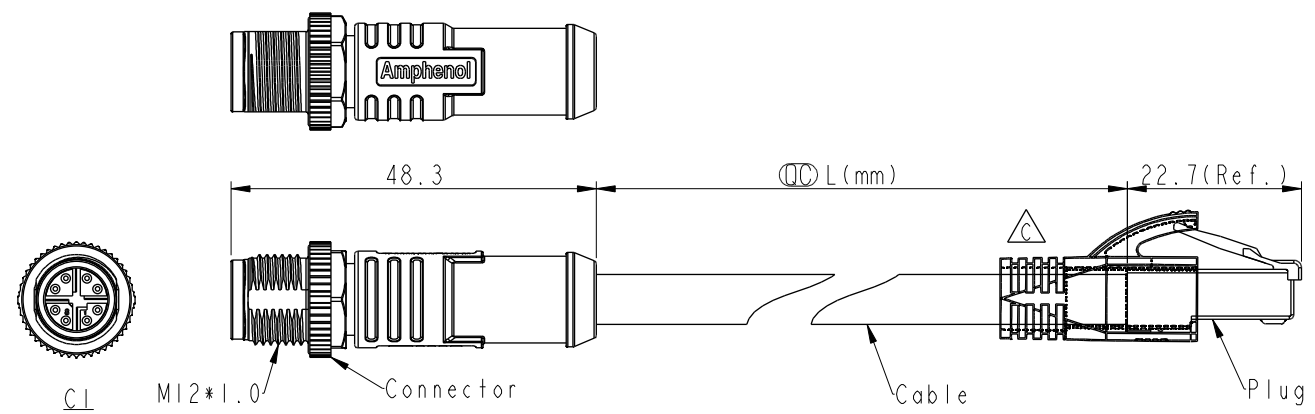

Shield	Braid	編織	Shield	
6	Brown	棕	8	Twist
5	White/Brown	白/棕	7	Twist
4	Green	綠	6	Twist
3	White/Green	白/綠	3	Twist
8	Blue	藍	4	Twist
7	White/Blue	白/藍	5	Twist
2	Orange	橘	2	Twist
1	White/Orange	白/橘	1	
CI	Wire Color		C2	

MSXSXXML-SPBML-SXXXX
 XX: No. Of Pin
 XXX: 0.5~40Meters
 A05: 0.5Meter
 001: 01Meter
 002: 02Meter
 :
 :
 040: 40Meters

- Note:
- * RoHS Compliant
 - * Important Dimension.
 - * C1
Waterproof rate: IPX7, mated
Housing: Thermoplastic, Black
Pin: Copper alloy, Gold plated
Nut: Metal
Outer mold: Thermoplastic, Black
 - * C2
Waterproof Rate: Non-Waterproof
Plug: RJ45, Shielded
 - * Cable: CAT-6A, 26#*4P+AL/MY+B
TPU Jacket, OD=6.8, Green.
 - * Cable Length Tolerance:
 0.5M < L ≤ 1M: +60/-0 mm
 1M < L ≤ 3M: +120/-0 mm
 3M < L ≤ 5M: +160/-0 mm
 5M < L ≤ 10M: ±100 mm
 10M < L ≤ 20M: ±200 mm
 20M < L ≤ 30M: ±300 mm
 30M < L ≤ 40M: ±500 mm