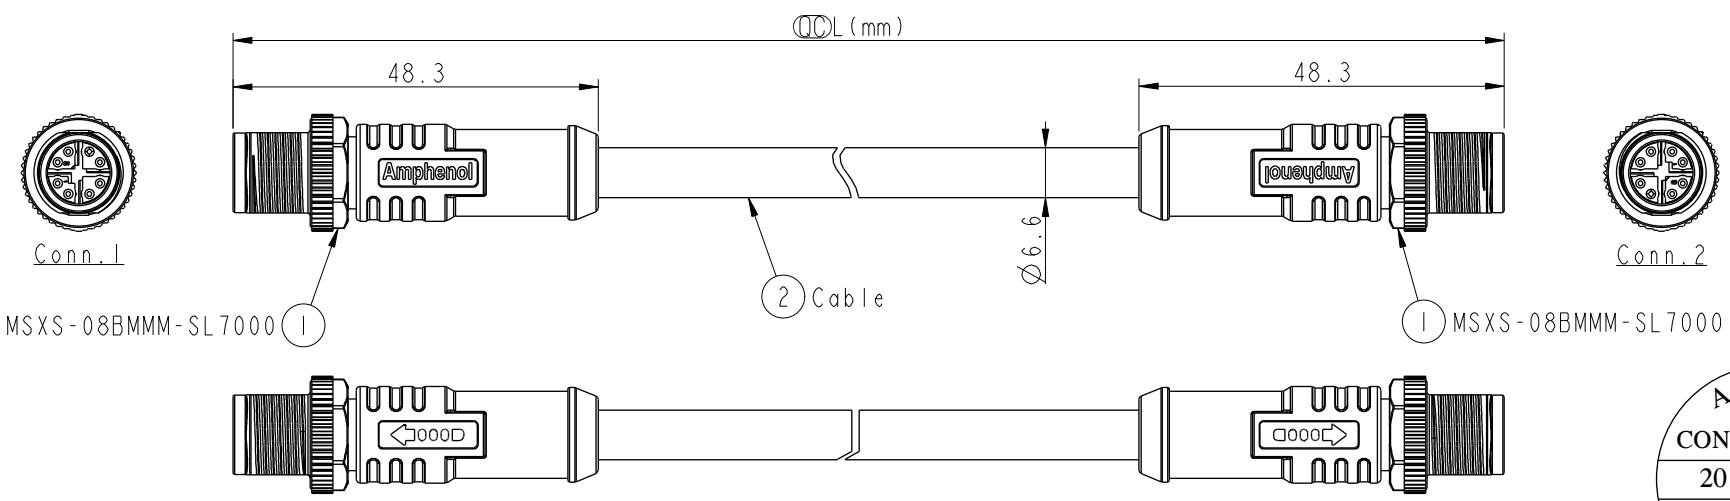

THIS DOCUMENT IS SUBJECT TO CHANGE WITHOUT NOTICE. IT IS CONFIDENTIAL AND A PROPERTY OF Amphenol LTW. DISCLOSURE TO THIRD PARTY HAS TO BE AUTHORIZED BY Amphenol LTW.

REV.	ECN NO.	DATE	SIGN	DESCRIPTION
C	C180009	2018-08-10	Fisher Wang	update drawing
D	C180514	2018-12-04	Vicky	Update note cable length
E	C180642	2018-12-21	Ruru	Modify Drawing Mark Cable Length

- Note:
- * \varnothing Important Dimensions To Check
 - * Waterproof Rate: IP67
 - * Connector: Nylon+GF, Black
 - * Pin: Copper Alloy, Gold Plated
 - * Screw Nut: Zinc Alloy, Nickel Plated
 - * Shield: Copper Alloy
 - * Outer Mold: PU, Black
 - * Cable: Cat6A, 26AWG*4P+B, LSZH, UV resistant
OD 6.6mm, Green Jacket.
 - * Rated Voltage: 50 V AC, 60 V DC
 - * Rated Current: 0.5A
 - * Cable length Tolerance: 0.5M±20mm
01M±40mm
02M~05M±60mm
06M~10M±100mm
11M~30M±200mm
31M~40M±500mm

Shield	Braid	Shield
8	Blue 藍	8
7	White/Blue 白/藍	7
6	Brown 棕	6
5	White/Brown 白/棕	5
4	Green 綠	4
3	White/Green 白/綠	3
2	Orange 橙	2
1	White/Orange 白/橙	1
Conn. 1	Wire Color	Conn. 2
Pin Out		

MSXS08ML-SXSML-SGXXX \triangle

XXX : 0.5~40 Meters
A05 : 0.5 Meter
001 : 1 Meter
002 : 2 Meters
: :
040 : 40 Meters

Cable Length(L): 0.5~40Meters

UNIT:mm TOLERANCE ± 0.5 mm	TITLE M12 X-code Double Ended		Amphenol LTW 安費諾亮泰企業股份有限公司	ITEM NO	DRAWN BY Ruru	DATE 2018-12-21
	SCALE 1:1	SIZE A4		SHEET 1 OF 1	DWG NO MSXS08ML-SXSML-SGXXX	CHECKED BY Rita
REV. E	WC-REV. A.3	\varnothing : Inspection item	CUSTOMER ALTW	APPROVED BY Max	DATE 2018-12-21	