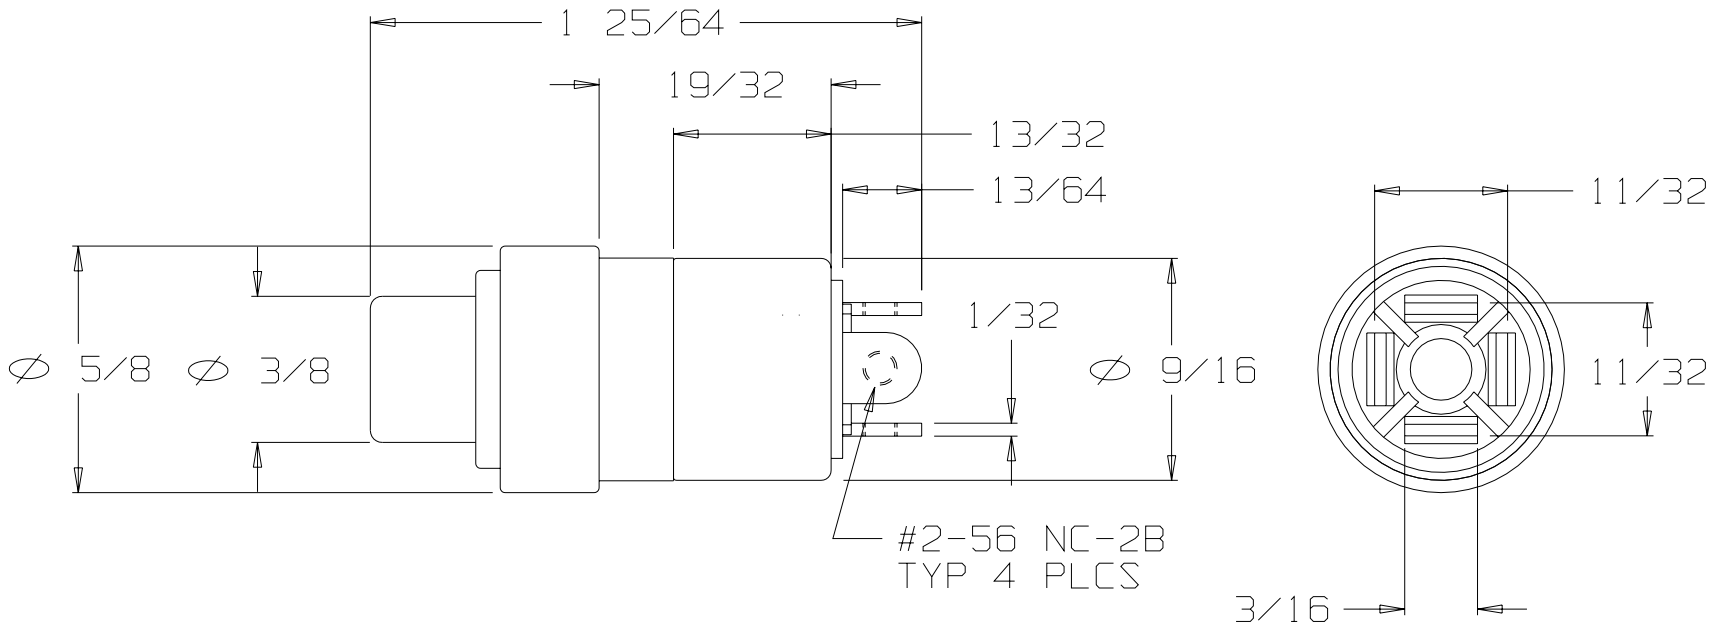

FOR REFERENCE ONLY

**A** NX307AB1R

#2-56 NC-2B  
TYP 4 PLCS

DUSTPROOF MOMENTARY SWITCH  
 DPST/NO - DOUBLE POLE, SINGLE THROW, NORMALLY OPEN  
 ADAPTER TYPE "A", COLOR BLACK  
 BUTTON #1, COLOR RED

THIS DOCUMENT CONTAINS PROPRIETARY INFORMATION OF NEXUS, INCORPORATED AND SUCH INFORMATION MAY NOT BE DISCLOSED TO OTHERS FOR ANY PURPOSE OR USED FOR ANY PURPOSE WITHOUT THE WRITTEN CONSENT OF NEXUS.

DWN. BY EWT	DATE 9/15/05	MATERIAL N/A				
CHECKED BY	DATE	FINISH N/A				
APPR. BY	DATE	WEIGHT	SCALE 2:1	<b>NEXUS</b> <b>STAMFORD, CONN</b>		
UNLESS OTHERWISE SPECIFIED DIMENSIONS ARE IN INCHES TOLERANCES ON .XX .XXX ANGLES ±.003 ±.5°		TITLE <b>SWITCH MOMENTARY</b>				
LET.	REVISION	CN #	DATE	CHK.	SIZE <b>A</b>	DWG. NO. <b>NX307AB1R</b>
		DO NOT SCALE DWG.		SHEET 1 OF 1		