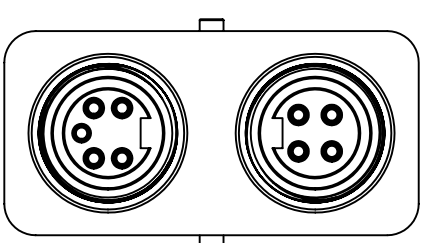

WIRING DIAGRAM

FEMALE 4 PIN INTERNAL THREAD
 FACE VIEW

FEMALE 5 PIN DEWGENET
 INTERNAL THREAD
 FACE VIEW

MALE 9 PIN
 FACE VIEW

| QUANTITY | PART NUMBER | DESCRIPTION | ITEM |
|---|-------------|--|------|
| | | MATERIALS LIST | |
| <p>SINE Systems Corporation A Subsidiary of Amphenol Corporation 44724 Morley Drive Clinton Township, MI 48036</p> | | | |
| <p>CONTROLBOSS ADAPTER, 120VAC FEMALE TAP</p> | | | |
| <p>UNLESS OTHERWISE SPECIFIED 1) All dimensions are in inches. 2) Tolerances are as follows: 1 Pl. DEC ±0.05 Fractions ±1/64 2 Pl. DEC ±0.05 Angles ±1° 3) Fabrication Standards Per SS-20020 4) Note Reference = A</p> | | <p>SIGNATURES DATE DRAWN: C. LOPKOCILLO 8/3/07 CHECKED: ENGINEER: C. LOPKOCILLO APPROVAL:</p> | |
| <p>PROCESS SPECIFICATIONS: IPC/WHMA-A-620 NEXT ASS'Y:</p> | | <p>THE USE OF THIS DOCUMENT IS UNLIMITED. DESIGN FEATURES, SPECIFICATIONS, AND PERFORMANCE DATA SHOWN HEREON ARE THE PROPERTY OF SINE SYSTEMS. ALL DIMENSIONS ARE SUBJECT TO NORMAL MANUFACTURING VARIATIONS. DOCUMENTS REFERENCED HEREON MAY CONTAIN LIMITED RIGHTS DATA.</p> | |
| <p>SIZE: FSCM NO.1/DWG NO: C 16K44</p> | | <p>P28820</p> | |
| <p>SCALE:</p> | | <p>C-P28820 SHEET 1 of 1</p> | |
| <p>REVISION</p> | | <p>A</p> | |

A
 B
 C
 D

P1
 P2
 P3

16 AWG
 16 AWG BRN AUX +24VDC
 16 AWG BLK AUX 0VDC
 16 AWG
 SHIELD
 15 AWG RED V+
 15 AWG BLK V-
 18 AWG WHT CAN-HI
 18 AWG BLU CAN-LOW
 1
 2
 3
 4
 5

16 AWG
 1
 2
 3
 4

TITLE: CONTROLBOSS ADAPTER, 120VAC
 DWG NO: P28820
 REV: A
 SHEET 1 OF 1