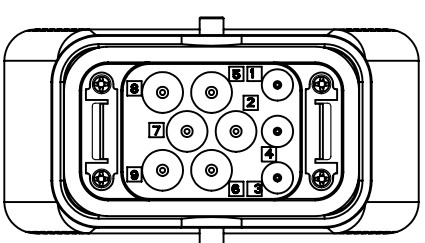

WIRING DIAGRAM

FEMALE 4 PIN INTERNAL THREAD
 FACE VIEW

FEMALE 5 PIN DEWGENET
 INTERNAL THREAD
 FACE VIEW

MALE 9 PIN
 FACE VIEW

| QUANTITY | PART NUMBER | DESCRIPTION | ITEM |
|---|-------------|--|------|
| | | MATERIALS LIST | |
| <p>SINE Systems Corporation A Subsidiary of Amphenol Corporation 44724 Morley Drive Clinton Township, MI 48036</p> | | | |
| <p>CONTROLBOSS ADAPTER, 120VAC FEMALE TAP</p> | | | |
| <p>UNLESS OTHERWISE SPECIFIED 1) All dimensions are in inches. 2) Tolerances are as follows: 1 Pl. DEC ±0.05 Fractions ±1/64 2 Pl. DEC ±0.05 Angles ±1° 3) Fabrication Standards Per SS-20020 4) Note Reference = A</p> | | <p>SIGNATURES DATE DRAWN: C. LOPKOCILLO 8/3/07 CHECKED: ENGINEER: C. LOPKOCILLO APPROVAL:</p> | |
| <p>PROCESS SPECIFICATIONS: IPC/WHMA-A-620 NEXT ASS'Y:</p> | | <p>THE USE OF THIS DOCUMENT IS UNLIMITED. DESIGN FEATURES, SPECIFICATIONS, AND PERFORMANCE DATA SHOWN HEREON ARE THE PROPERTY OF SINE SYSTEMS. ALL DIMENSIONS ARE SUBJECT TO NORMAL MANUFACTURING VARIATIONS. DOCUMENTS REFERENCED HEREON MAY CONTAIN LIMITED RIGHTS DATA.</p> | |
| <p>SIZE: FSCM NO.1/DWG NO: C 16K44</p> | | <p>P28820</p> | |
| <p>SCALE:</p> | | <p>C-P28820 SHEET 1 of 1</p> | |
| <p>REVISION</p> | | <p>A</p> | |