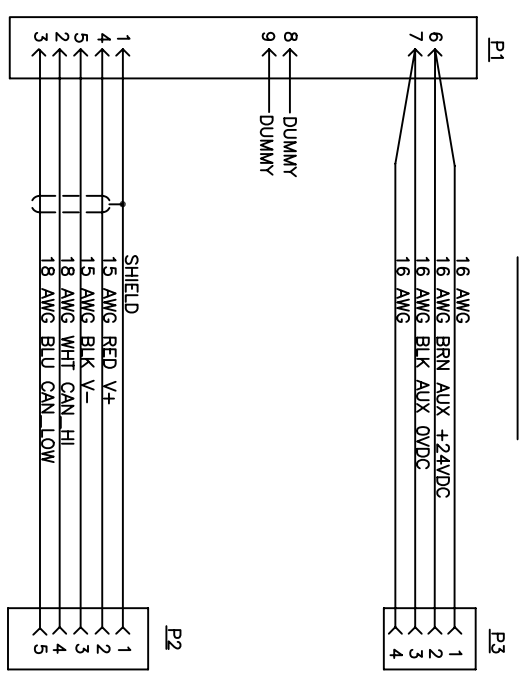

WIRING DIAGRAM

FEMALE 4 PIN INTERNAL THREAD
 FACE VIEW

FEMALE 5 PIN DEWGENET
 INTERNAL THREAD
 FACE VIEW

MALE 9 PIN
 FACE VIEW

| QUANTITY | PART NUMBER | DESCRIPTION | ITEM |
|---|-------------|--|------|
| | | MATERIALS LIST | |
| <p>SINE Systems Corporation A Subsidiary of Amphenol Corporation 44724 Morley Drive Clinton Township, MI 48036</p> | | | |
| <p>CONTROLBOSS ADAPTER, 120VAC FEMALE TAP</p> | | | |
| <p>UNLESS OTHERWISE SPECIFIED 1) All dimensions are in inches. 2) Tolerances are as follows: 1 Pl. DEC ±0.05 Fractions ±1/64 2 Pl. DEC ±0.05 Angles ±1° 3) Fabrication Standards Per SS-20020 4) Note Reference = A</p> | | <p>SIGNATURES DATE DRAWN: C. LOPKOCILLO 8/3/07 CHECKED: ENGINEER: C. LOPKOCILLO APPROVAL:</p> | |
| <p>PROCESS SPECIFICATIONS: IPC/WHMA-A-620 NEXT ASS'Y:</p> | | <p>THE USE OF THIS DOCUMENT IS UNLIMITED. DESIGN FEATURES, SPECIFICATIONS, AND PERFORMANCE DATA SHOWN HEREON ARE THE PROPERTY OF SINE SYSTEMS. ALL DIMENSIONS ARE SUBJECT TO NORMAL MANUFACTURING VARIATIONS. DOCUMENTS REFERENCED HEREON MAY CONTAIN LIMITED RIGHTS DATA.</p> | |
| <p>SIZE: FSCM NO.1/DWG NO: C 16K44</p> | | <p>P28820</p> | |
| <p>SCALE:</p> | | <p>C-P28820 SHEET 1 of 1</p> | |
| <p>REVISION</p> | | <p>A</p> | |

A
 B
 C
 D

P1
 P2
 P3

16 AWG
 16 AWG BRN AUX +24VDC
 16 AWG BLK AUX 0VDC
 16 AWG
 SHIELD
 15 AWG RED V+
 15 AWG BLK V-
 18 AWG WHT CAN-HI
 18 AWG BLU CAN-LOW
 1
 2
 3
 4
 5

16 AWG
 1
 2
 3
 4

TITLE: CONTROLBOSS ADAPTER, 120VAC
 DWG NO: P28820
 REV: A
 SHEET 1 OF 1