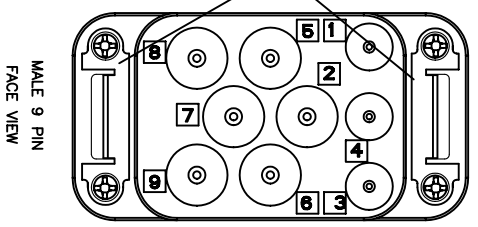

WIRING DIAGRAM

FEMALE 4 PIN INTERNAL THREAD
 FACE VIEW

FEMALE 5 PIN DEWGENET
 INTERNAL THREAD
 FACE VIEW

MALE 9 PIN
 FACE VIEW

| QUANTITY | PART NUMBER | DESCRIPTION | ITEM |
|---|-------------|--|------|
| | | MATERIALS LIST | |
| <p>SINE Systems Corporation A Subsidiary of Amphenol Corporation 44724 Morley Drive Clinton Township, MI 48036</p> | | | |
| <p>CONTROLBOSS ADAPTER, 120VAC FEMALE TAP</p> | | | |
| <p>UNLESS OTHERWISE SPECIFIED 1) All dimensions are in inches. 2) Tolerances are as follows: 1 Pl. DEC ±0.05 Fractions ±1/64 2 Pl. DEC ±0.05 Angles ±1° 3) Fabrication Standards Per SS-20020 4) Note Reference = A</p> | | <p>SIGNATURES DATE DRAWN: C. LOPKOCILLO 8/3/07 CHECKED: ENGINEER: C. LOPKOCILLO APPROVAL:</p> | |
| <p>PROCESS SPECIFICATIONS: IPC/WHMA-A-620 NEXT ASS'Y:</p> | | <p>THE USE OF THIS DOCUMENT IS UNLIMITED. DESIGN FEATURES, SPECIFICATIONS, AND PERFORMANCE DATA SHOWN HEREON ARE THE PROPERTY OF SINE SYSTEMS. ALL DIMENSIONS ARE SUBJECT TO NORMAL MANUFACTURING VARIATIONS. DOCUMENTS REFERENCED HEREON MAY CONTAIN LIMITED RIGHTS DATA.</p> | |
| <p>SIZE: FSCM NO.1/DWG NO: C 16K44</p> | | <p>P28820</p> | |
| <p>SCALE:</p> | | <p>C-P28820 SHEET 1 of 1</p> | |
| <p>REVISION</p> | | <p>A</p> | |