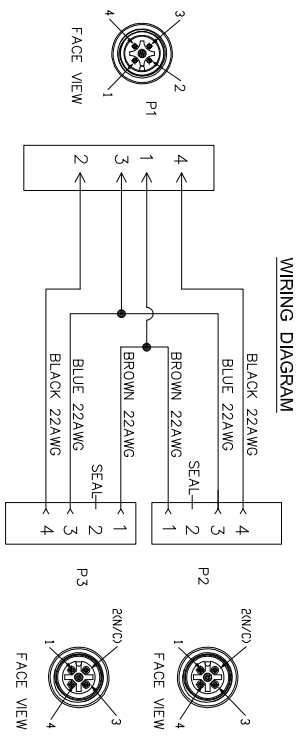

CUSTOMER DRAWING

QUANTITY	PART NUMBER	DESCRIPTION	UNIT
1	MATERIALS LIST	SINE Systems Corporation A Subsidiary of Amphenol Corporation	1

REV	ZONE	ECO	DESCRIPTION	DATE	BY	APP
02	-	-	UPDATED THE WIRING APPEARANCE	11/28/14	GRV	KING

8 7 6 5 4 3 2 1

8 7 6 5 4 3 2 1

A

B

C

D

A

B

C

D

DATE: FROM: 11/28/14
BY: GRV
APP: KING