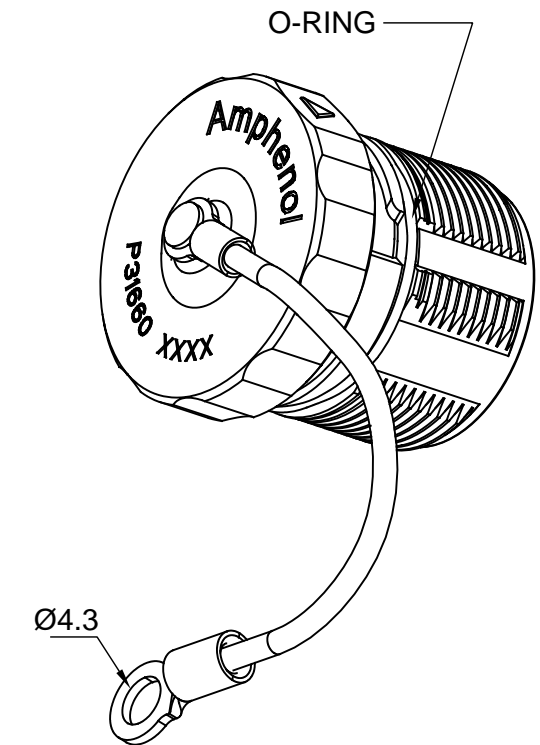

REVISIONS					
REV	ECO	DESCRIPTION	DATE	BY	APPR
A1	--	FIRST RELEASED	Sep-28-2018	White	Tommy
A2	--	UPDATED DRAWING	Jan-09-2019	White	Tommy

NOTES : (UNLESS OTHERWISE SPECIFIED)

- MATERIAL :
 NUT : ZINC DIE CAST, NICKEL PLATED.
 RIVET : STAINLESS STEEL.
 WIRE : STAINLESS STEEL.
 SEAL: VITON.
- SPECIFICATIONS :
 2.1 MATING CYCLES DURABILITY : 500 CYCLES MIN.
 2.2 IP--CLASS : IP67 (IN MATED CONDITION)
 2.3 RoHS COMPLIANT.
- ALL DIMENSIONS ARE FOR REFERENCE USE ONLY.

TITLE: DUST CAP FOR M23A THREAD PLUG
 DWG NO: P31660
 REV: A2
 SH: 1
 OF: 1

QUANTITY	PART NUMBER	DESCRIPTION	ITEM
1	RRNBL14	RING TERMIANL M4	6
2	RB000024	O-RING, 17.5MM(ID)*1.6MM, BLACK VITON	5
165mm	RM0061	STAINLESS STEEL WIRE	4
1	RSC000021	RING TERMIANL,M3	3
1	RM0084	RIVET,F2.5*6.35	2
1	CP-M0837	METAL COUPLING NUT	1

MATERIALS LIST

UNLESS OTHERWISE SPECIFIED 1) All dimensions are in metric(mm). 2) Tolerances are as follows: 1 PL DEC ±0.30 2 PL DEC ±0.15 3 PL DEC ±0.08 Fractions ±1/64 Angles ±1° 3) Note reference =		SIGNATURES DRAWN: White CHECKED: Tod ENGINEER: APPROVAL: Tommy		DATE Jan-09-2019 Jan-09-2019 Jan-09-2019		<h1 style="text-align: center;">Amphenol</h1> <p style="text-align: center;">Sine Systems - www.amphenol-sine.com 44724 Morley Drive Clinton Township, MI 48036</p>					
MATERIAL SPECIFICATIONS:		CUSTOMER:		THIS DRAWING IS SUPPLIED FOR INFORMATION ONLY. DESIGN FEATURES, SPECIFICATIONS AND PERFORMANCE DATA SHOWN HEREON ARE THE PROPERTY OF THE AMPHENOL CORPORATION. NO RIGHTS OF REPRODUCTION ARE IMPLIED. ALL DIMENSIONS ARE SUBJECT TO NORMAL MANUFACTURING VARIATIONS.						<p style="text-align: center;">DUST CAP FOR M23A THREAD PLUG</p>	
PROCESS SPECIFICATIONS:		NEXT ASSY:		SIZE B	TYPE C-	DWG NO. P31660	REVISION A2	SCALE: NONE		SHEET 1 OF 1	