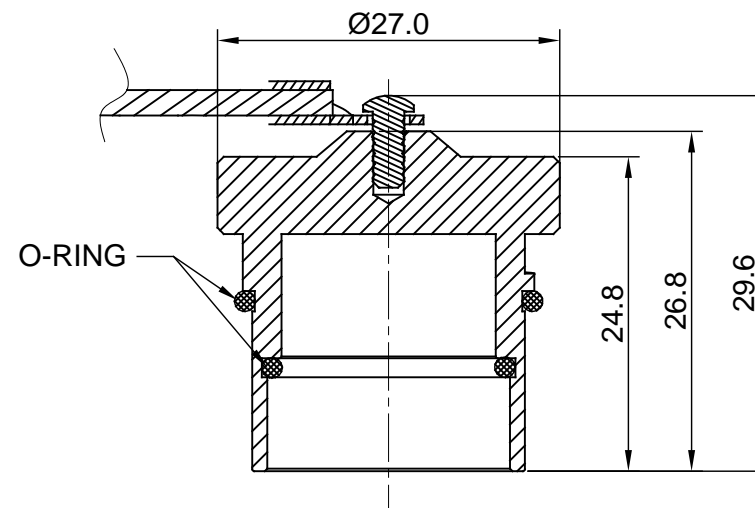

REVISIONS					
REV	ECO	DESCRIPTION	DATE	BY	APPR
A1	--	FIRST RELEASED	Sep-28-2018	White	Tommy
A2	--	UPDATED DRAWING	Jan-09-2019	White	Tommy

NOTES : (UNLESS OTHERWISE SPECIFIED)

- MATERIAL :
 NUT : ZINC DIE CAST, NICKEL PLATED.
 RIVET : STAINLESS STEEL.
 WIRE : STAINLESS STEEL.
 SEAL: VITON.
- SPECIFICATIONS :
 2.1 MATING CYCLES DURABILITY : 500 CYCLES MIN.
 2.2 IP--CLASS : IP67 (IN MATED CONDITION)
 2.3 RoHS COMPLIANT.
- ALL DIMENSIONS ARE FOR REFERENCE USE ONLY.

TITLE: DUST CAP FOR M23A THREAD PLUG
 DWG NO: P31660
 REV: A2
 SH: 1
 OF: 1

QUANTITY	PART NUMBER	DESCRIPTION	ITEM
1	RRNBL14	RING TERMIANL M4	6
2	RB000024	O-RING, 17.5MM(ID)*1.6MM, BLACK VITON	5
165mm	RM0061	STAINLESS STEEL WIRE	4
1	RSC000021	RING TERMIANL,M3	3
1	RM0084	RIVET,F2.5*6.35	2
1	CP-M0837	METAL COUPLING NUT	1

MATERIALS LIST

UNLESS OTHERWISE SPECIFIED 1) All dimensions are in metric(mm). 2) Tolerances are as follows: 1 PL DEC ±0.30 2 PL DEC ±0.15 3 PL DEC ±0.08 Fractions ±1/64 Angles ±1° 3) Note reference =		SIGNATURES DRAWN: White CHECKED: Tod ENGINEER: APPROVAL: Tommy		DATE Jan-09-2019 Jan-09-2019 Jan-09-2019		<h1 style="text-align: center;">Amphenol</h1> <p style="text-align: center;">Sine Systems - www.amphenol-sine.com 44724 Morley Drive Clinton Township, MI 48036</p>					
MATERIAL SPECIFICATIONS:		CUSTOMER:		THIS DRAWING IS SUPPLIED FOR INFORMATION ONLY. DESIGN FEATURES, SPECIFICATIONS AND PERFORMANCE DATA SHOWN HEREON ARE THE PROPERTY OF THE AMPHENOL CORPORATION. NO RIGHTS OF REPRODUCTION ARE IMPLIED. ALL DIMENSIONS ARE SUBJECT TO NORMAL MANUFACTURING VARIATIONS.						<p style="text-align: center;">DUST CAP FOR M23A THREAD PLUG</p>	
PROCESS SPECIFICATIONS:		NEXT ASSY:		SIZE B	TYPE C-	DWG NO. P31660	REVISION A2	SCALE: NONE		SHEET 1 OF 1	