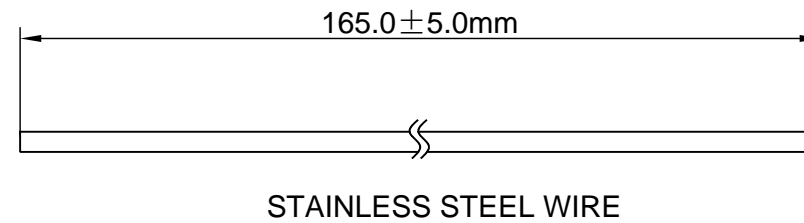

REVISIONS					
REV	ECO	DESCRIPTION	DATE	BY	APPR
A1	--	FIRST RELEASED	Sep-28-2018	White	Tommy
A2	--	UPDATED DRAWING	Jan-09-2019	White	Tommy

NOTES : (UNLESS OTHERWISE SPECIFIED)

- MATERIAL :
 NUT : ZINC DIE CAST, NICKEL PLATED.
 RIVET : STAINLESS STEEL.
 WIRE : STAINLESS STEEL.
 SEAL: VITON.
- SPECIFICATIONS :
 2.1 MATING CYCLES DURABILITY : 500 CYCLES MIN.
 2.2 IP--CLASS : IP67 (IN MATED CONDITION)
 2.3 RoHS COMPLIANT.
- ALL DIMENSIONS ARE FOR REFERENCE USE ONLY.

TITLE: DUST CAP FOR M23A THREAD PLUG
 DWG NO: P31660
 REV: A2
 SH: 1
 OF: 1

QUANTITY	PART NUMBER	DESCRIPTION	ITEM
1	RRNBL14	RING TERMIANL M4	6
2	RB000024	O-RING, 17.5MM(ID)*1.6MM, BLACK VITON	5
165mm	RM0061	STAINLESS STEEL WIRE	4
1	RSC000021	RING TERMIANL,M3	3
1	RM0084	RIVET,F2.5*6.35	2
1	CP-M0837	METAL COUPLING NUT	1

MATERIALS LIST

UNLESS OTHERWISE SPECIFIED 1) All dimensions are in metric(mm). 2) Tolerances are as follows: 1 PL DEC ±0.30 2 PL DEC ±0.15 3 PL DEC ±0.08 Fractions ±1/64 Angles ±1° 3) Note reference =		SIGNATURES DRAWN: White CHECKED: Tod ENGINEER: APPROVAL: Tommy		DATE Jan-09-2019 Jan-09-2019 Jan-09-2019		<h1 style="text-align: center;">Amphenol</h1> <p style="text-align: center;">Sine Systems - www.amphenol-sine.com 44724 Morley Drive Clinton Township, MI 48036</p>					
MATERIAL SPECIFICATIONS:		CUSTOMER:		THIS DRAWING IS SUPPLIED FOR INFORMATION ONLY. DESIGN FEATURES, SPECIFICATIONS AND PERFORMANCE DATA SHOWN HEREON ARE THE PROPERTY OF THE AMPHENOL CORPORATION. NO RIGHTS OF REPRODUCTION ARE IMPLIED. ALL DIMENSIONS ARE SUBJECT TO NORMAL MANUFACTURING VARIATIONS.						<p style="text-align: center;">DUST CAP FOR M23A THREAD PLUG</p>	
PROCESS SPECIFICATIONS:		NEXT ASSY:		SIZE B	TYPE C-	DWG NO. P31660	REVISION A2	SCALE: NONE		SHEET 1 OF 1	