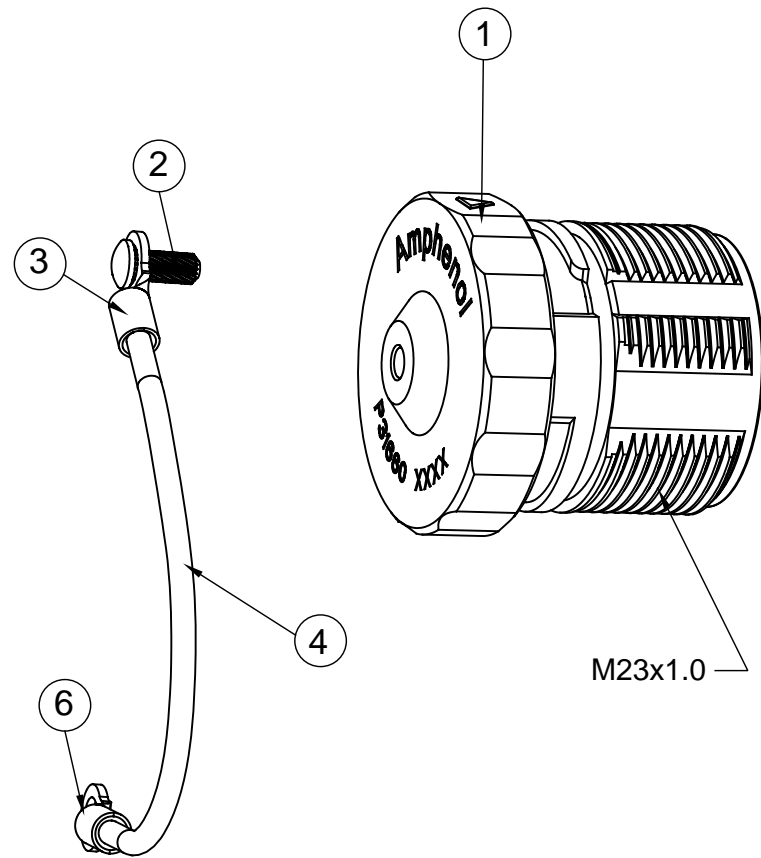

REVISIONS					
REV	ECO	DESCRIPTION	DATE	BY	APPR
A1	--	FIRST RELEASED	Sep-28-2018	White	Tommy
A2	--	UPDATED DRAWING	Jan-09-2019	White	Tommy

NOTES : (UNLESS OTHERWISE SPECIFIED)

- MATERIAL :
 NUT : ZINC DIE CAST, NICKEL PLATED.
 RIVET : STAINLESS STEEL.
 WIRE : STAINLESS STEEL.
 SEAL: VITON.
- SPECIFICATIONS :
 2.1 MATING CYCLES DURABILITY : 500 CYCLES MIN.
 2.2 IP--CLASS : IP67 (IN MATED CONDITION)
 2.3 RoHS COMPLIANT.
- ALL DIMENSIONS ARE FOR REFERENCE USE ONLY.

TITLE: DUST CAP FOR M23A THREAD PLUG
 DWG NO: P31660
 REV: A2
 SH: 1
 OF: 1

QUANTITY	PART NUMBER	DESCRIPTION	ITEM
1	RRNBL14	RING TERMIANL M4	6
2	RB000024	O-RING, 17.5MM(ID)*1.6MM, BLACK VITON	5
165mm	RM0061	STAINLESS STEEL WIRE	4
1	RSC000021	RING TERMIANL,M3	3
1	RM0084	RIVET,F2.5*6.35	2
1	CP-M0837	METAL COUPLING NUT	1

MATERIALS LIST

UNLESS OTHERWISE SPECIFIED 1) All dimensions are in metric(mm). 2) Tolerances are as follows: 1 PL DEC ±0.30 2 PL DEC ±0.15 3 PL DEC ±0.08 Fractions ±1/64 Angles ±1° 3) Note reference =		SIGNATURES DRAWN: White CHECKED: Tod ENGINEER: APPROVAL: Tommy		DATE Jan-09-2019 Jan-09-2019 Jan-09-2019		<h1 style="text-align: center;">Amphenol</h1> <p style="text-align: center;">Sine Systems - www.amphenol-sine.com 44724 Morley Drive Clinton Township, MI 48036</p>					
MATERIAL SPECIFICATIONS:		CUSTOMER:		THIS DRAWING IS SUPPLIED FOR INFORMATION ONLY. DESIGN FEATURES, SPECIFICATIONS AND PERFORMANCE DATA SHOWN HEREON ARE THE PROPERTY OF THE AMPHENOL CORPORATION. NO RIGHTS OF REPRODUCTION ARE IMPLIED. ALL DIMENSIONS ARE SUBJECT TO NORMAL MANUFACTURING VARIATIONS.						<p style="text-align: center;">DUST CAP FOR M23A THREAD PLUG</p>	
PROCESS SPECIFICATIONS:		NEXT ASSY:		SIZE B	TYPE C-	DWG NO. P31660	REVISION A2	SCALE: NONE		SHEET 1 OF 1	