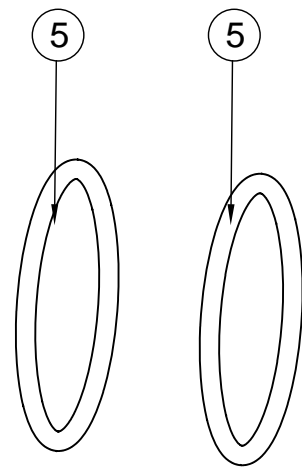

REVISIONS					
REV	ECO	DESCRIPTION	DATE	BY	APPR
A1	--	FIRST RELEASED	Sep-28-2018	White	Tommy
A2	--	UPDATED DRAWING	Jan-09-2019	White	Tommy

NOTES : (UNLESS OTHERWISE SPECIFIED)

- MATERIAL :
 NUT : ZINC DIE CAST, NICKEL PLATED.
 RIVET : STAINLESS STEEL.
 WIRE : STAINLESS STEEL.
 SEAL: VITON.
- SPECIFICATIONS :
 2.1 MATING CYCLES DURABILITY : 500 CYCLES MIN.
 2.2 IP--CLASS : IP67 (IN MATED CONDITION)
 2.3 RoHS COMPLIANT.
- ALL DIMENSIONS ARE FOR REFERENCE USE ONLY.

TITLE: DUST CAP FOR M23A THREAD PLUG
 DWG NO: P31660
 REV: A2
 SH: 1
 OF: 1

QUANTITY	PART NUMBER	DESCRIPTION	ITEM
1	RRNBL14	RING TERMIANL M4	6
2	RB000024	O-RING, 17.5MM(ID)*1.6MM, BLACK VITON	5
165mm	RM0061	STAINLESS STEEL WIRE	4
1	RSC000021	RING TERMIANL,M3	3
1	RM0084	RIVET,F2.5*6.35	2
1	CP-M0837	METAL COUPLING NUT	1

MATERIALS LIST

UNLESS OTHERWISE SPECIFIED 1) All dimensions are in metric(mm). 2) Tolerances are as follows: 1 PL DEC ±0.30 2 PL DEC ±0.15 3 PL DEC ±0.08 Fractions ±1/64 Angles ±1° 3) Note reference =		SIGNATURES DRAWN: White CHECKED: Tod ENGINEER: APPROVAL: Tommy		DATE Jan-09-2019 Jan-09-2019 Jan-09-2019		<h1 style="text-align: center;">Amphenol</h1> <p style="text-align: center;">Sine Systems - www.amphenol-sine.com 44724 Morley Drive Clinton Township, MI 48036</p>					
MATERIAL SPECIFICATIONS:		CUSTOMER:		THIS DRAWING IS SUPPLIED FOR INFORMATION ONLY. DESIGN FEATURES, SPECIFICATIONS AND PERFORMANCE DATA SHOWN HEREON ARE THE PROPERTY OF THE AMPHENOL CORPORATION. NO RIGHTS OF REPRODUCTION ARE IMPLIED. ALL DIMENSIONS ARE SUBJECT TO NORMAL MANUFACTURING VARIATIONS.						<p style="text-align: center;">DUST CAP FOR M23A THREAD PLUG</p>	
PROCESS SPECIFICATIONS:		NEXT ASSY:		SIZE B	TYPE C-	DWG NO. P31660	REVISION A2	SCALE: NONE		SHEET 1 OF 1	