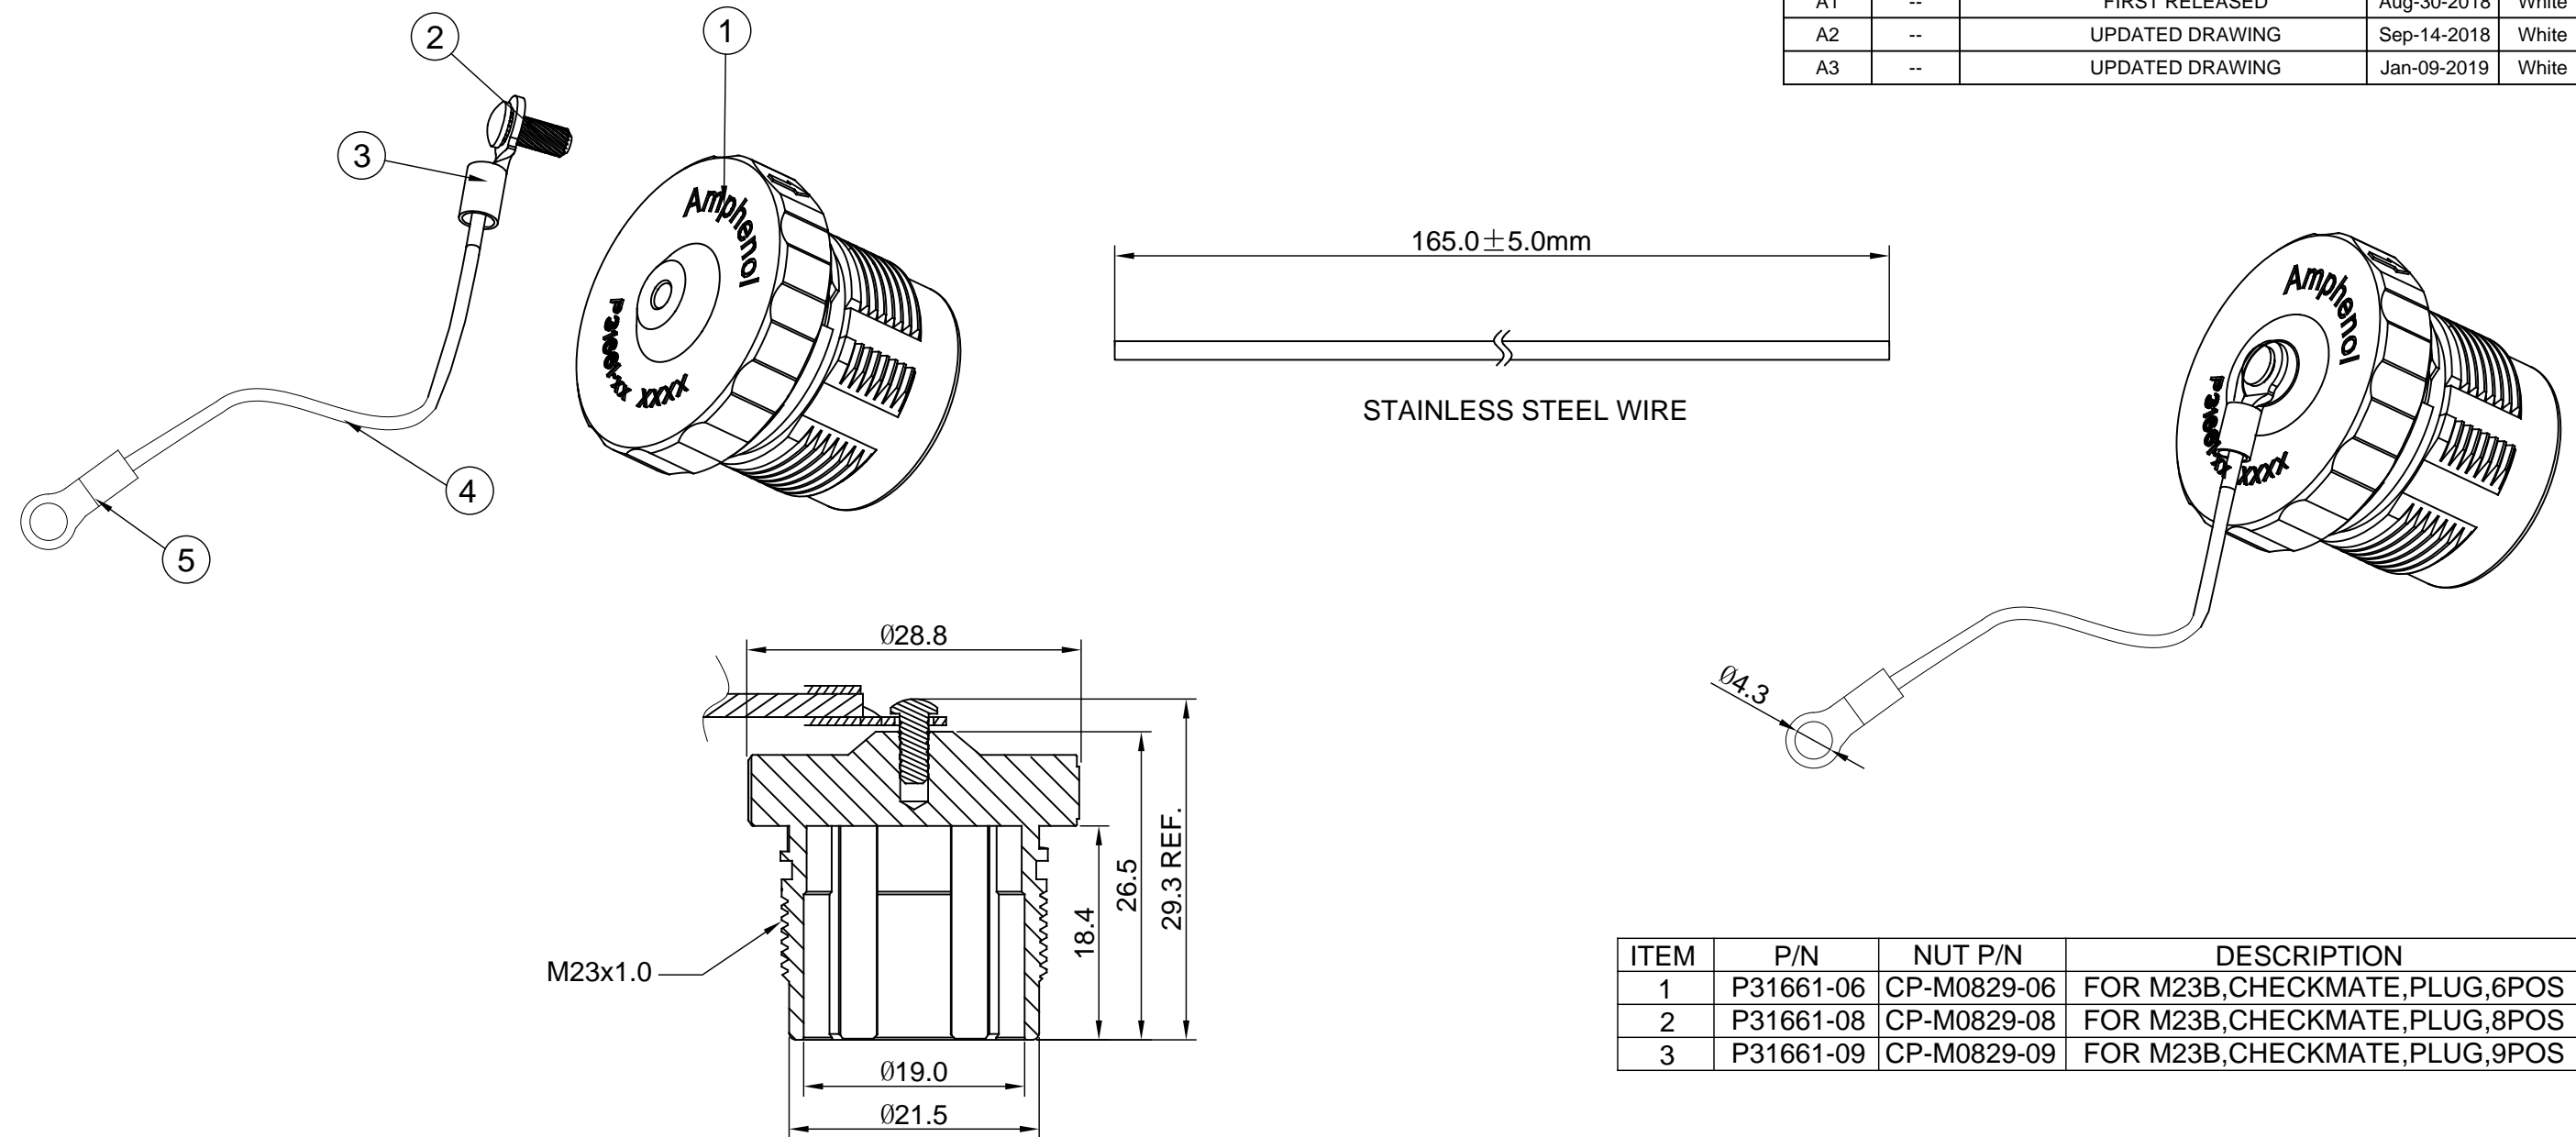

REVISIONS					
REV	ECO	DESCRIPTION	DATE	BY	APPR
A1	--	FIRST RELEASED	Aug-30-2018	White	Tommy
A2	--	UPDATED DRAWING	Sep-14-2018	White	Tommy
A3	--	UPDATED DRAWING	Jan-09-2019	White	Tommy

NOTES : (UNLESS OTHERWISE SPECIFIED)

1. MATERIAL :
  NUT : ZINC DIE CAST, NICKEL PLATED.
  RIVET : STAINLESS STEEL.
  WIRE : STAINLESS STEEL.
2. SPECIFICATIONS :
  2.1 MATING CYCLES DURABILITY : 500 CYCLES MIN.
  2.2 IP--CLASS : IP67 (IN MATED CONDITION)
  2.3 RoHS COMPLIANT.
3. ALL DIMENSIONS ARE FOR REFERENCE USE ONLY.

ITEM	P/N	NUT P/N	DESCRIPTION
1	P31661-06	CP-M0829-06	FOR M23B,CHECKMATE,PLUG,6POS
2	P31661-08	CP-M0829-08	FOR M23B,CHECKMATE,PLUG,8POS
3	P31661-09	CP-M0829-09	FOR M23B,CHECKMATE,PLUG,9POS

1	RRNBL14	RING TERMIANL M4	5
165mm	RM0061	STAINLESS STEEL WIRE	4
1	RSC000021	RING TERMIANL M3	3
1	RM0084	RIVET,F2.5*6.35	2
1	SEE TABLE(NUT P/N)	METAL COUPLING NUT	1
QUANTITY	PART NUMBER	DESCRIPTION	ITEM

MATERIALS LIST			
UNLESS OTHERWISE SPECIFIED 1) All dimensions are in metric(mm). 2) Tolerances are as follows: 1 PL DEC ±0.30 2 PL DEC ±0.15 3 PL DEC ±0.08 Fractions ±1/64 Angles ±1° 3) Note reference =		SIGNATURES DATE	
		DRAWN: White	Jan-09-2019
		CHECKED: Tod	Jan-09-2019
		ENGINEER:	
		APPROVAL: Tommy	Jan-09-2019
MATERIAL SPECIFICATIONS:		CUSTOMER:	
PROCESS SPECIFICATIONS:		THIS DRAWING IS SUPPLIED FOR INFORMATION ONLY. DESIGN FEATURES, SPECIFICATIONS AND PERFORMANCE DATA SHOWN HEREON ARE THE PROPERTY OF THE AMPHENOL CORPORATION. NO RIGHTS OF REPRODUCTION ARE IMPLIED. ALL DIMENSIONS ARE SUBJECT TO NORMAL MANUFACTURING VARIATIONS.	
NEXT ASSY:			
		Amphenol	
		Sine Systems - www.amphenol-sine.com 44724 Morley Drive Clinton Township, MI 48036	
		DUST CAP FOR M23B CHECKMATE PLUG	
SIZE	TYPE	DWG NO.	REVISION
B	C-	P31661-XX	A3
SCALE: NONE		SHEET 1 OF 1	

TITLE: DUST CAP FOR M23B CHECKMATE PLUG   DWG NO: P31661-XX   REV: A3   SH: 1   OF: 1