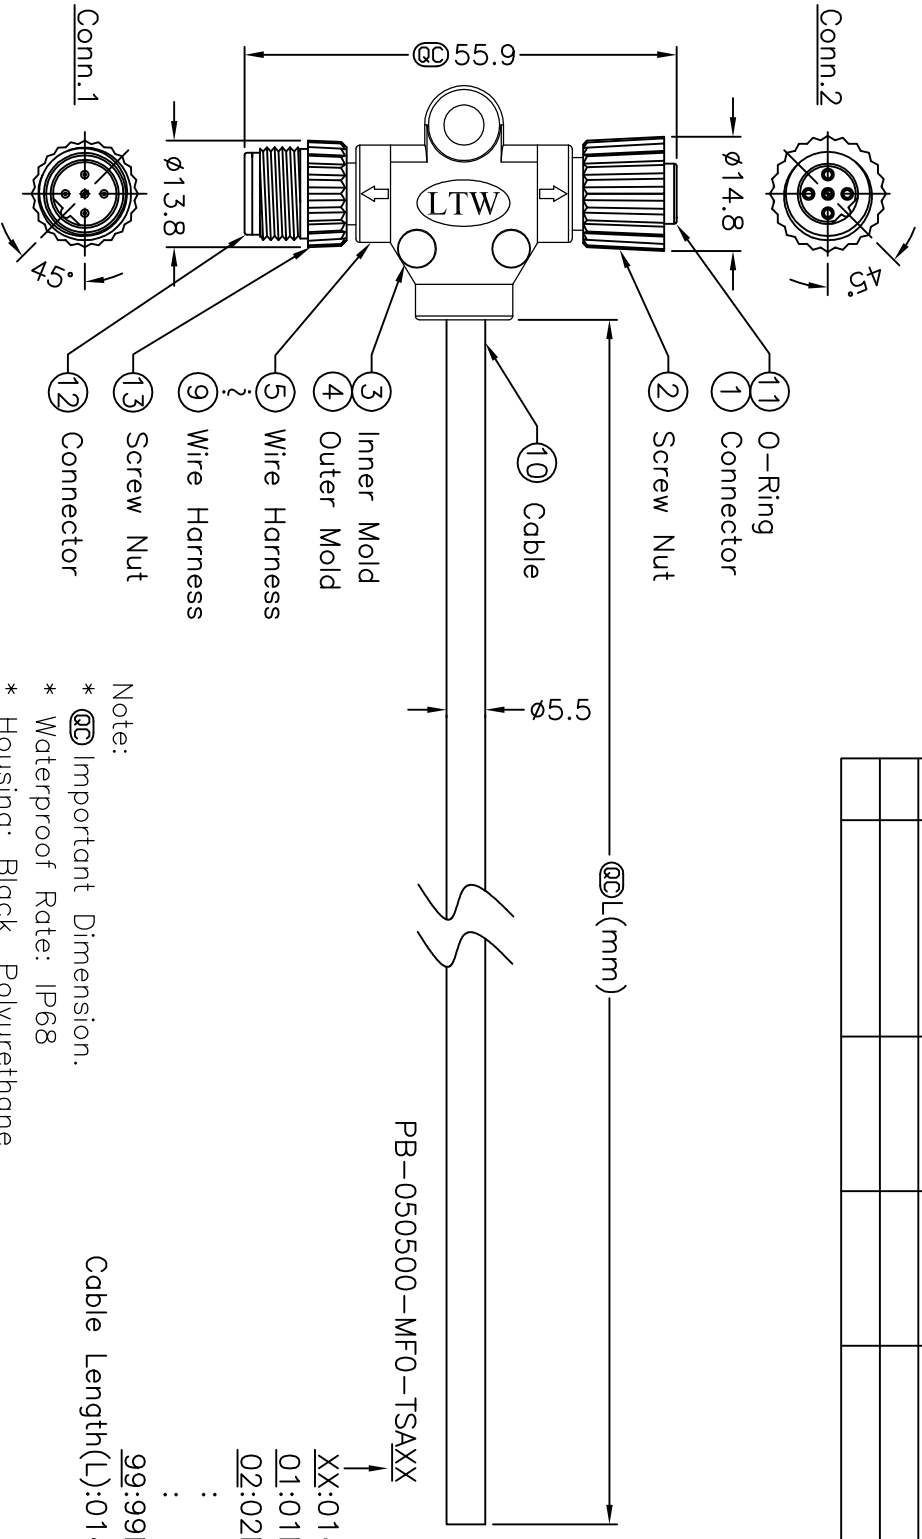

REV.	EGN NO.	DATE	SIGN	DESCRIPTION

Pin Assignments	Front View
Conn.1	Green
Conn.1	Black
Conn.1	Blue
Conn.1	White
Conn.1	Brown
Conn.1	Wire Color
Conn.2	Pin Out

- Note:
- * @C Important Dimension.
 - * Waterproof Rate: IP68
 - * Housing: Black, Polyurethane
 - * Screw Nut: Black, Nylon+GF
 - * Male Pin: Copper Alloy, Gold Plated
 - * Female Pin: Copper Alloy, Gold Plated
 - * Wire Harness: UL1007 24AWG, 5Pcs
 - * Cable: UL2464 22AWG*5C+TALCUM
 - * Black, PVC Jacket UV Resistant OD=5.5mm
 - * Cable Length Tolerance: 1M~10M±5%mm, 11M~99±500mm.

Cable Length(L):01~99Meters

- 99:99Meters
- : :
- : :
- : :
- XX:01~99Meter
- 01:01Meter
- 02:02Meters

UNIT:mm ±0.5 mm

TITLE	SCALE	F-ree	SIZE	SHEET	OF	Pin
M12P BCoded Conn	T	A4	A4	1	1	1

Amphenol LTW
安費諾亮泰企業股份有限公司