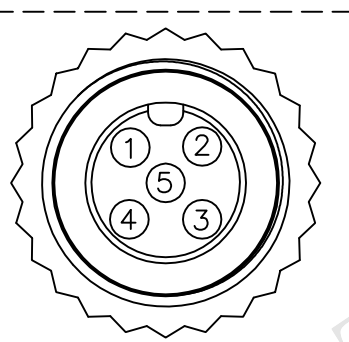

REV.	ECN NO.	DATE	SIGN	DESCRIPTION
B	LEN1670067~070	2016/06/30	Vicky	Update Logo & Note

Conn.1
12P-05BFFM-SL8000
Color: Black

Cable ②

PC-000505-OFF-CSAXX

XX:01~99Meters
01:01Meter
02:02Meters
:
:
99:99Meters

① 12P-05BFFM-SL8000
Color: Black

Cable Length(L):01~99Meters

- Note:
- * @C Important Dimension.
 - * Waterproof Rate: IP68
 - * Connector: Polyurethane (PU), Black
 - * Female Pin: Copper Alloy, Gold Plated
 - * Cable: Black, (24#*1P+A)+(22#*1P+A)+Drain+AL.Mylar+Braid PVC UV Cable OD=6.0mm
 - * Cable Length Tolerance: 1M:±40mm
02M~05M:±60mm
06M~10M:±100mm
11M~30M:±200mm
31M~99M:±500mm

Pin Assignments
Front View

5	Blue (24AWG) 藍	5	Twist
4	White (24AWG) 白	4	
3	Black (22AWG) 黑	3	Twist
2	Red (22AWG) 紅	2	
1	Drain (22AWG) 地線	1	
Conn.1	Wire Color	Conn.2	
Pin Out			

UNIT:mm	
TOLERANCE	±0.5 mm