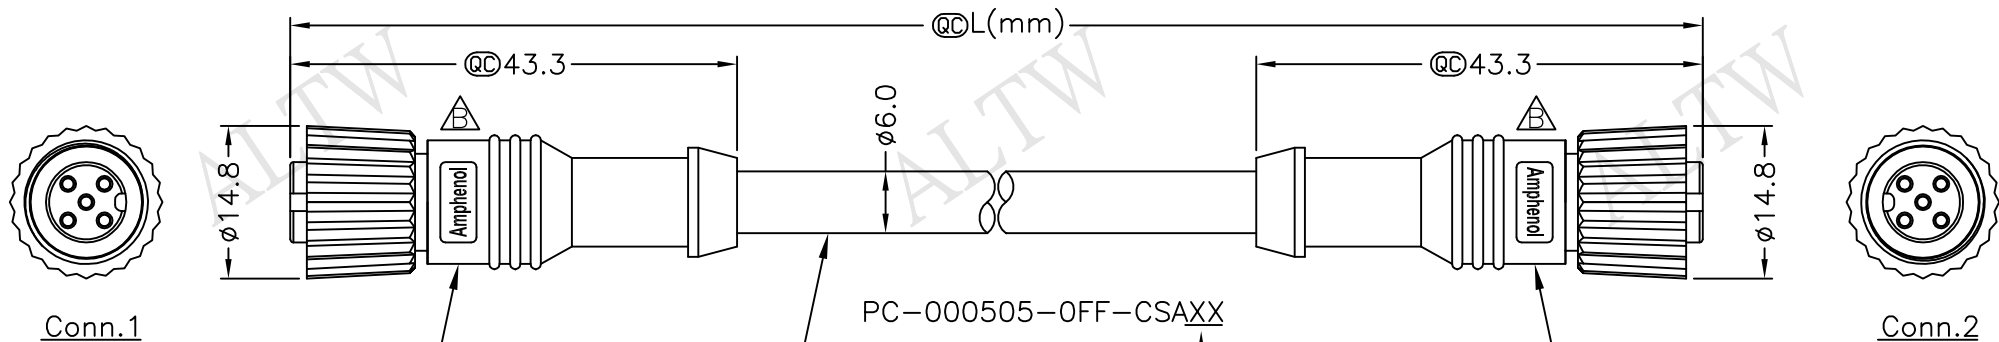

REV.	ECN NO.	DATE	SIGN	DESCRIPTION
B	LEN1670067~070	2016/06/30	Vicky	Update Logo & Note

Conn.1
12P-05BFFM-SL8000
Color: Black

Cable ②

PC-000505-OFF-CSAXX

XX:01~99Meters
01:01Meter
02:02Meters
:
:
99:99Meters

① 12P-05BFFM-SL8000
Color: Black

Cable Length(L):01~99Meters

- Note:
- * @C Important Dimension.
 - * Waterproof Rate: IP68
 - * Connector: Polyurethane (PU), Black
 - * Female Pin: Copper Alloy, Gold Plated
 - * Cable: Black, (24#*1P+A)+(22#*1P+A)+Drain+AL.Mylar+Braid PVC UV Cable OD=6.0mm
 - * Cable Length Tolerance: 1M:±40mm
02M~05M:±60mm
06M~10M:±100mm
11M~30M:±200mm
31M~99M:±500mm

Pin Assignments
Front View

5	Blue (24AWG) 藍	5	Twist
4	White (24AWG) 白	4	
3	Black (22AWG) 黑	3	Twist
2	Red (22AWG) 紅	2	
1	Drain (22AWG) 地線	1	
Conn.1	Wire Color	Conn.2	
Pin Out			

UNIT:mm	
TOLERANCE	±0.5 mm

TITLE M12P Conn NMEA I Adapt Screw FF Conn FF Pin	
SCALE Free	SHEET 1 OF 1
REV. B	SIZE A4
@C :Inspection Item	

Amphenol LTW
安費諾亮泰企業股份有限公司

ITEM NO	DWG NO PC-000505-OFF-CSAXX
CUSTOMER ALTW	

DRAWN BY Vicky	DATE 2016/06/30
CHECKED BY Rita	DATE 2016/06/30
APPROVED BY Lisa	DATE 2016/06/30