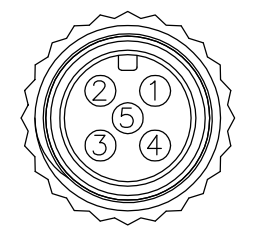

Conn.1
Pin Assignments
Front View