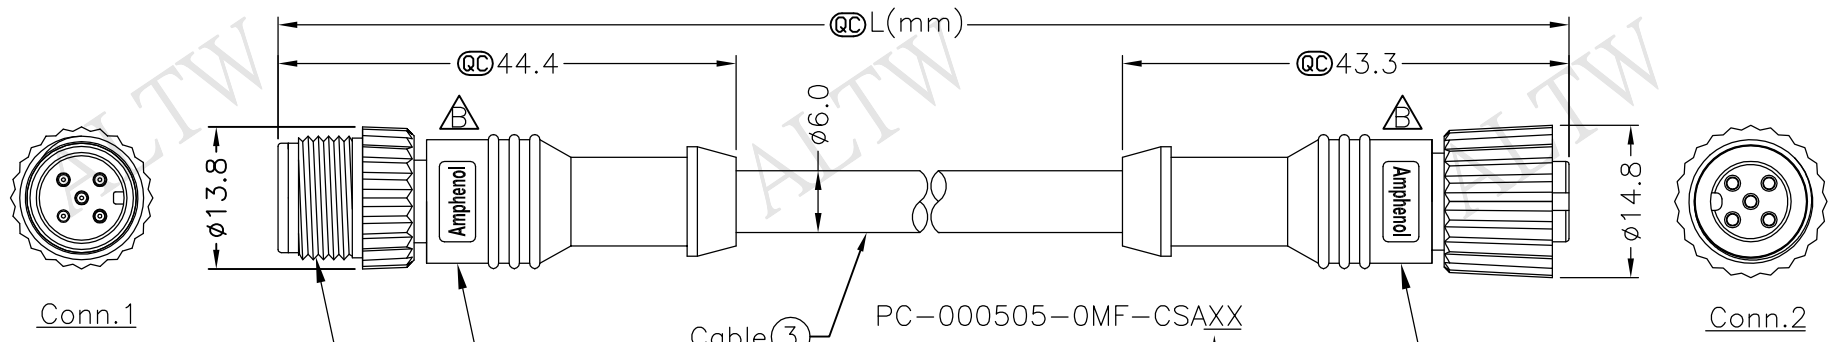

REV.	ECN NO.	DATE	SIGN	DESCRIPTION
B	LEN1670075~082	2016/06/30	Vicky	Update Logo & Note

① 12P-05BMMM-SL8000  
Color: Black

XX:01~99Meters  
01:01Meter  
02:02Meters  
:  
:  
99:99Meters

② 12P-05BFFM-SL8000  
Color: Black

Cable Length(L):01~99Meters

Note:

- \*  $\text{QC}$  Important Dimension.
- \* Waterproof Rate: IP68
- \* Connector: Polyurethane (PU), Black
- \* Pin: Copper Alloy, Gold Plated
- \* Cable: Black,(24#\*1P+A)+(22#\*1P+A)+Drain+AL.Mylar+Braid PVC UV Cable OD=6.0mm
- \* Cable Length Tolerance: 1M:±40mm  
02M~05M:±60mm  
06M~10M:±100mm  
11M~30M:±200mm  
31M~99M:±500mm

Conn.2  
Pin Assignments  
Front View

Conn.1  
Pin Assignments  
Front View

5	Blue (24AWG) 藍	5	Twist
4	White (24AWG) 白	4	
3	Black (22AWG) 黑	3	Twist
2	Red (22AWG) 紅	2	
1	Drain (22AWG) 地線	1	
Conn.1	Wire Color	Conn.2	
Pin Out			

UNIT:mm	
TOLERANCE	±0.5 mm

TITLE M12P Conn NMEA I Adapt Screw MF Conn MF Pin	
SCALE Free	SHEET 1 OF 1
REV. B	SIZE A4
QC :Inspection Item	

**Amphenol LTW**  
安費諾亮泰企業股份有限公司

ITEM NO	DWG NO PC-000505-0MF-CSAXX
CUSTOMER ALTW	