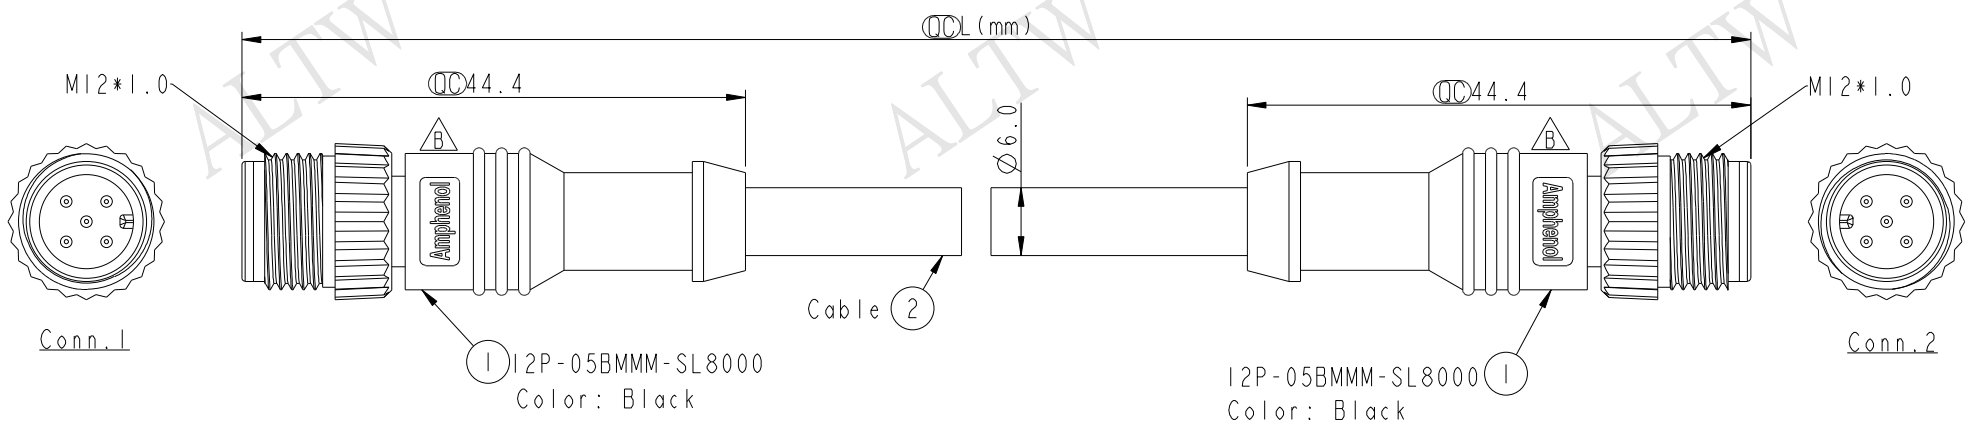

PC-000505-0MM-CSAXX
 XX:01~99Meters
 01:01Meter
 02:02Meter
 ...
 99:99Meters
 Cable Length(L):01~99Meters

- Notes:
- * \varnothing Important Dimension.
 - * Waterproof Rate:IP68.
In 1 meter water within 24 hours.
 - * Connector: Polyurethane (PU), Black
 - * Male Pin:Copper Alloy,Gold Plated.
 - * Cable: (24#*1P+A)+(22#*1P+A)+Drain+AL.Mylar +Braid PVC UV Cable OD=6.0mm, Black
 - * Cable Length Tolerance: 01M±40mm
02M~05M:±60mm
06M~10M:±100mm
11M~30M:±200mm
31M~99M:±500mm

Pin Assignments
Front View

5	Blue	(24AWG)	5	Twist
4	White	(24AWG)	4	
3	Black	(22AWG)	3	Twist
2	Red	(22AWG)	2	
1	Drain	(22AWG)	1	
Conn.1	Wire Color		Conn.2	
Pin Out				

UNIT:mm

TOLERANCE ±0.5

TITLE M12P Conn NMEA 1 Adapt Screw MM Conn MM Pin			
SCALE 3:2	SIZE A4	SHEET 1 OF 1	
REV. B	WC-REV. A.1	\varnothing : Inspection item	