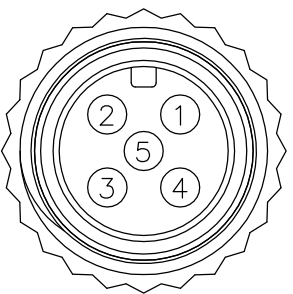

PC-000505-0MM-CSBXX

XX:01~99Meters
 01:01Meter
 02:02Meters
 :
 :
 99:99Meters
 Cable Length(L):01~99Meters

- Note:
- * QC Important Dimension.
 - * Waterproof Rate: IP68
 - * Connector: Polyurethane (PU), Black
 - * Male Pin: Copper Alloy, Gold Plated
 - * Cable: Black, (22#*1P+A)+(18#*1P+A)+Drain+AL.Mylar+Braid PVC UV Cable OD=7.0mm
 - * Cable Length Tolerance: 1M:±40mm
 02M~05M:±60mm
 06M~10M:±100mm
 11M~30M:±200mm
 31M~99M:±500mm

Pin Assignments Front View

5	Blue 藍 (22AWG)	5	Twist
4	White 白 (22AWG)	4	
3	Black 黑 (18AWG)	3	Twist
2	Red 紅 (18AWG)	2	
1	Drain 地線 (22AWG)	1	
Conn.1	Wire Color	Conn.2	
Pin Out			

UNIT:mm	
TOLERANCE	
±0.5 mm	

TITLE		M12P Conn NMEA	
I Adapt Screw MM Conn MM Pin			
SCALE	Free	SHEET	1 OF 1
REV.	C	SIZE	A4
QC :Inspection Item			

Amphenol LTW
 安費諾亮泰企業股份有限公司

ITEM NO	DRAWN BY	DATE
DWG NO	CHECKED BY	DATE
CUSTOMER	APPROVED BY	DATE
ALTW	Vicky	2016/06/30
PC-000505-0MM-CSBXX	Rita	2016/06/30
	Lisa	2016/06/30