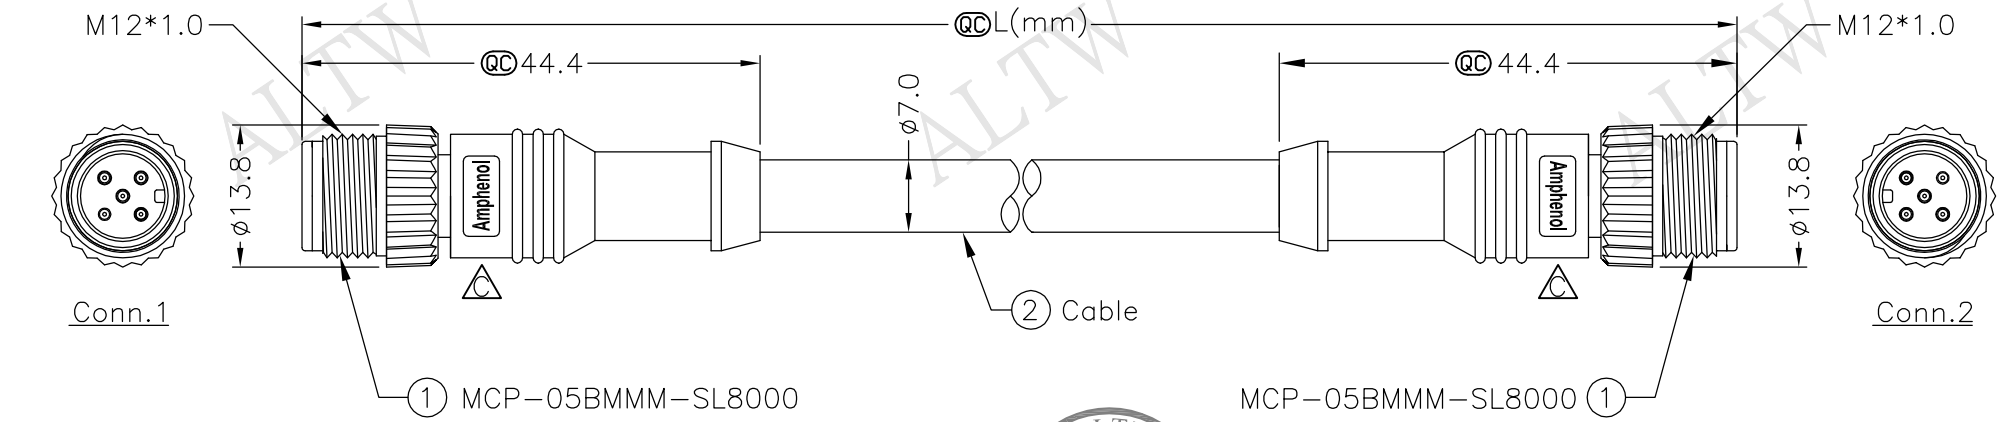

PC-000505-0MM-CSBXX

XX:01~99Meters
 01:01Meter
 02:02Meters
 :
 :
 99:99Meters
 Cable Length(L):01~99Meters

- Note:
- * QC Important Dimension.
 - * Waterproof Rate: IP68
 - * Connector: Polyurethane (PU), Black
 - * Male Pin: Copper Alloy, Gold Plated
 - * Cable: Black, (22#*1P+A)+(18#*1P+A)+Drain+AL.Mylar+Braid PVC UV Cable OD=7.0mm
 - * Cable Length Tolerance: 1M:±40mm
 02M~05M:±60mm
 06M~10M:±100mm
 11M~30M:±200mm
 31M~99M:±500mm

Pin Assignments Front View

5	Blue 藍 (22AWG)	5	Twist
4	White 白 (22AWG)	4	
3	Black 黑 (18AWG)	3	Twist
2	Red 紅 (18AWG)	2	
1	Drain 地線 (22AWG)	1	
Conn.1	Wire Color	Conn.2	
Pin Out			

UNIT:mm	
TOLERANCE	
±0.5 mm	

TITLE		M12P Conn NMEA	
I Adapt Screw MM Conn MM Pin			
SCALE	Free	SHEET	1 OF 1
REV.	C	SIZE	A4
QC :Inspection Item			

Amphenol LTW
 安費諾亮泰企業股份有限公司

ITEM NO	DRAWN BY	DATE
DWG NO	CHECKED BY	DATE
CUSTOMER	APPROVED BY	DATE
ALTW	Vicky	2016/06/30
PC-000505-0MM-CSBXX	Rita	2016/06/30
	Lisa	2016/06/30