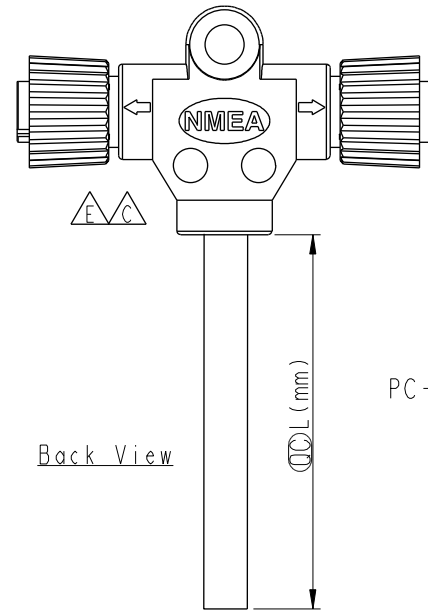

REV.	ECN NO.	DATE	SIGN	DESCRIPTION
C	LEN1510707~710	2015/01/21	Sam	Update Logo&View&Note.
D	LEN1640109~112	2016/04/08	Ruru	Modify Line position
E	LE31720094~097	2017/02/08	Ruru	Change Logo & Outer Mold Design

PC-050500-FF0-TSBXX  
 XX: 01~99Meter  
 01: 01Meter  
 02: 02Meter  
 ...  
 99: 99Meter  
 Cable Length(L): 01~99Meters

- Note:
- \*  $\varnothing$  Important Dimension.
  - \* Waterproof Rate: IP68.  
IP68: 1M Depth Of Water In 24hours.
  - \* Connector: Polyurethane (PU), Black.
  - \* Female Pin: Copper Alloy, Gold Plated
  - \* Cable: (22#\*IP+A)+(18#\*IP+A)+Drain+AL.Mylar+Braid, Black  
PVC UV Cable OD=7.0mm
  - \* Wire Harness: UL1007/TR64 22AWG, OD=0.76mm  
, Green, White, Blue.
  - \* Wire Harness: UL1007/TR64 18AWG, OD=1.20mm  
, Red, Black.
  - \* Cable Length Tolerance: 01M: ±40mm  
02M~05M: ±60mm  
06M~10M: ±100mm  
11M~30M: ±200mm  
31M~99M: ±500mm

Conn. 1&2  
Pin Assignment  
Front View

Pin No.	Color	Wire Gauge	Material	Pin No.	Color	Wire Gauge	Material
5	Blue	(22AWG)	藍	5	Blue	(22AWG)	藍
4	White	(22AWG)	白	4	White	(22AWG)	白
3	Black	(18AWG)	黑	3	Black	(18AWG)	黑
2	Red	(18AWG)	紅	2	Red	(18AWG)	紅
1	Green	(22AWG)	綠	1	Drain	(22AWG)	地線
Conn.1 Wire Harness				Conn.2 Cable			

Pin Out

UNIT: mm

TOLERANCE  
±0.5 mm

TITLE M12P Conn NMEA T Cable Screw FF Conn FF Pin			
SCALE 1:1	SIZE A4	SHEET 1 OF 1	
REV. E	WC-REV. A.4	$\varnothing$ : Inspection item	

**Amphenol LTW**  
 安費諾亮泰企業股份有限公司