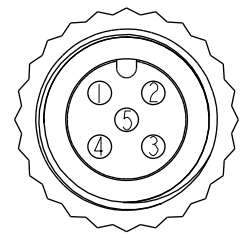

REV.	ECN NO.	DATE	SIGN	DESCRIPTION
C	LEN1510707~710	2015/01/21	Sam	Update Logo&View&Note.
D	LEN1640109~112	2016/04/08	Ruru	Modify Line position
E	LE31720094~097	2017/02/08	Ruru	Change Logo & Outer Mold Design

PC-050500-FF0-TSBXX  
 XX: 01~99Meter  
 01: 01Meter  
 02: 02Meter  
 ...  
 99: 99Meter  
 Cable Length(L): 01~99Meters

- Note:
- \*  $\varnothing$  Important Dimension.
  - \* Waterproof Rate: IP68.  
IP68: 1M Depth Of Water In 24hours.
  - \* Connector: Polyurethane (PU), Black.
  - \* Female Pin: Copper Alloy, Gold Plated
  - \* Cable: (22#\*IP+A)+(18#\*IP+A)+Drain+AL.Mylar+Braid, Black  
PVC UV Cable OD=7.0mm
  - \* Wire Harness: UL1007/TR64 22AWG, OD=0.76mm  
, Green, White, Blue.
  - \* Wire Harness: UL1007/TR64 18AWG, OD=1.20mm  
, Red, Black.
  - \* Cable Length Tolerance: 01M: ±40mm  
02M~05M: ±60mm  
06M~10M: ±100mm  
11M~30M: ±200mm  
31M~99M: ±500mm

Conn. 1&2  
Pin Assignment  
Front View

Pin No.	Color	Wire Gauge	Material	Pin No.	Color	Wire Gauge	Material
5	Blue	(22AWG)	藍	5	Blue	(22AWG)	藍
4	White	(22AWG)	白	4	White	(22AWG)	白
3	Black	(18AWG)	黑	3	Black	(18AWG)	黑
2	Red	(18AWG)	紅	2	Red	(18AWG)	紅
1	Green	(22AWG)	綠	1	Drain	(22AWG)	地線
Conn.1 Wire Harness				Conn.2 Cable			

Pin Out

UNIT: mm

TOLERANCE  
±0.5 mm

TITLE M12P Conn NMEA T Cable Screw FF Conn FF Pin			
SCALE 1:1	SIZE A4	SHEET 1 OF 1	
REV. E	WC-REV. A.4	$\varnothing$ : Inspection item	

**Amphenol LTW**  
 安費諾亮泰企業股份有限公司