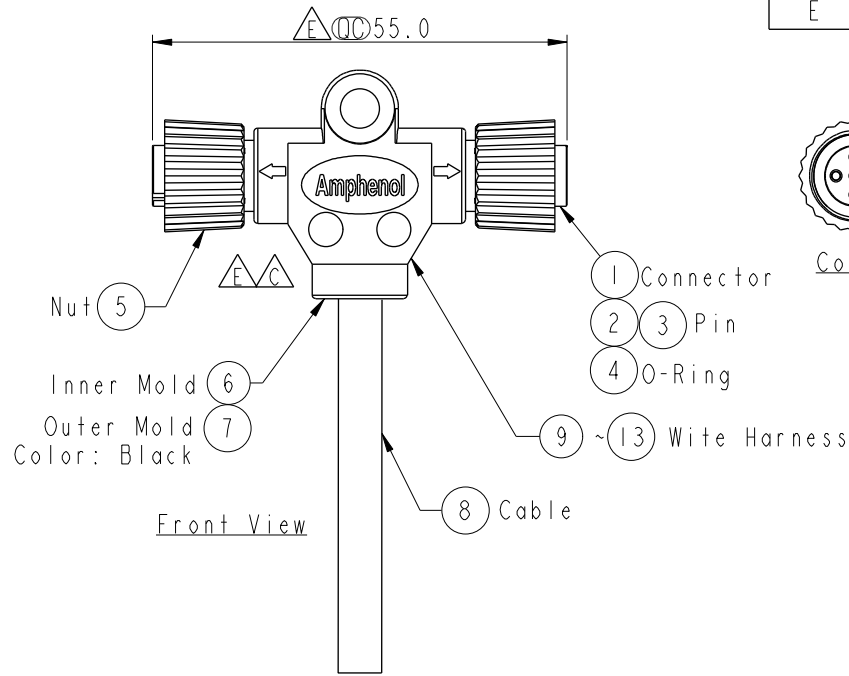

REV.	ECN NO.	DATE	SIGN	DESCRIPTION
C	LEN1510707~710	2015/01/21	Sam	Update Logo&View&Note.
D	LEN1640109~112	2016/04/08	Ruru	Modify Line position
E	LE31720094~097	2017/02/08	Ruru	Change Logo & Outer Mold Design

PC-050500-FF0-TSBXX  
 XX: 01~99Meter  
 01: 01Meter  
 02: 02Meter  
 ...  
 99: 99Meter  
 Cable Length(L): 01~99Meters

- Note:
- \*  $\varnothing$  Important Dimension.
  - \* Waterproof Rate: IP68.  
IP68: 1M Depth Of Water In 24hours.
  - \* Connector: Polyurethane (PU), Black.
  - \* Female Pin: Copper Alloy, Gold Plated
  - \* Cable: (22#\*IP+A)+(18#\*IP+A)+Drain+AL.Mylar+Braid, Black  
PVC UV Cable OD=7.0mm
  - \* Wire Harness: UL1007/TR64 22AWG, OD=0.76mm  
, Green, White, Blue.
  - \* Wire Harness: UL1007/TR64 18AWG, OD=1.20mm  
, Red, Black.
  - \* Cable Length Tolerance: 01M: ±40mm  
02M~05M: ±60mm  
06M~10M: ±100mm  
11M~30M: ±200mm  
31M~99M: ±500mm

Conn. 1&2  
Pin Assignment  
Front View

Pin No.	Color	Wire Gauge	Material	Pin No.	Color	Wire Gauge	Material
5	Blue	(22AWG)	藍	5	Blue	(22AWG)	藍
4	White	(22AWG)	白	4	White	(22AWG)	白
3	Black	(18AWG)	黑	3	Black	(18AWG)	黑
2	Red	(18AWG)	紅	2	Red	(18AWG)	紅
1	Green	(22AWG)	綠	1	Drain	(22AWG)	地線
Conn.1 Wire Harness				Conn.2 Cable			

Pin Out

UNIT: mm

TOLERANCE  
±0.5 mm

TITLE M12P Conn NMEA T Cable Screw FF Conn FF Pin			
SCALE 1:1	SIZE A4	SHEET 1 OF 1	
REV. E	WC-REV. A.4	$\varnothing$ : Inspection item	

**Amphenol LTW**  
 安費諾亮泰企業股份有限公司