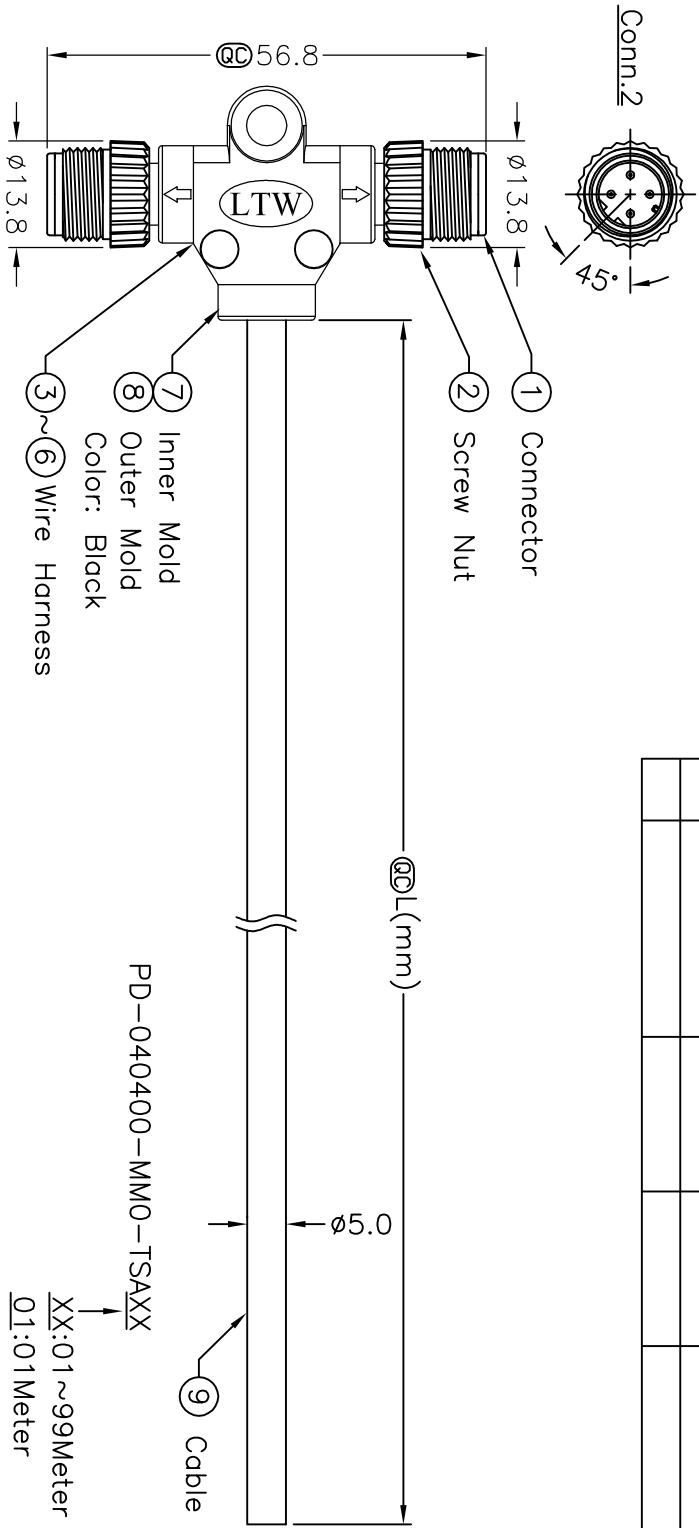

REV.	EGN NO.	DATE	SIGN	DESCRIPTION

PD-040400-MM0-TSAXX

- XX:01~99Meter
- 01:01Meter
- 02:02Meters

Color	Conn.1	Conn.2
Black	4	4
Blue	3	3
White	2	2
Brown	1	1

Conn. 1&2  
Pin Assignments  
Front View

UNIT:mm  
TOLERANCE  
 $\pm 0.5$  mm

TITLE  
M12 Conn T Cable Screw

SCALE	SHEET	OF
Free	1	1

REV.	SIZE	Inspection Item
A	A4	QC

Note: Cable Length(L):01~99Meters

- \*  $\varnothing$  Important Dimension.
- \* Waterproof Rate: IP68
- \* Housing: Black, Polyurethane
- \* Screw Nut: Black, Nylon+GF
- \* Male Pin: Copper Alloy, Gold Plated
- \* Wire Harness: UL1007 24AWG
- \* Cable: Black, UL2464 22AWG\*4C+Talc
- \* PVC Jacket UV Resistant OD=5.0mm
- \* Cable Length Tolerance:1M~10M $\pm 5\%$ mm,11M~99 $\pm 50$ mm.