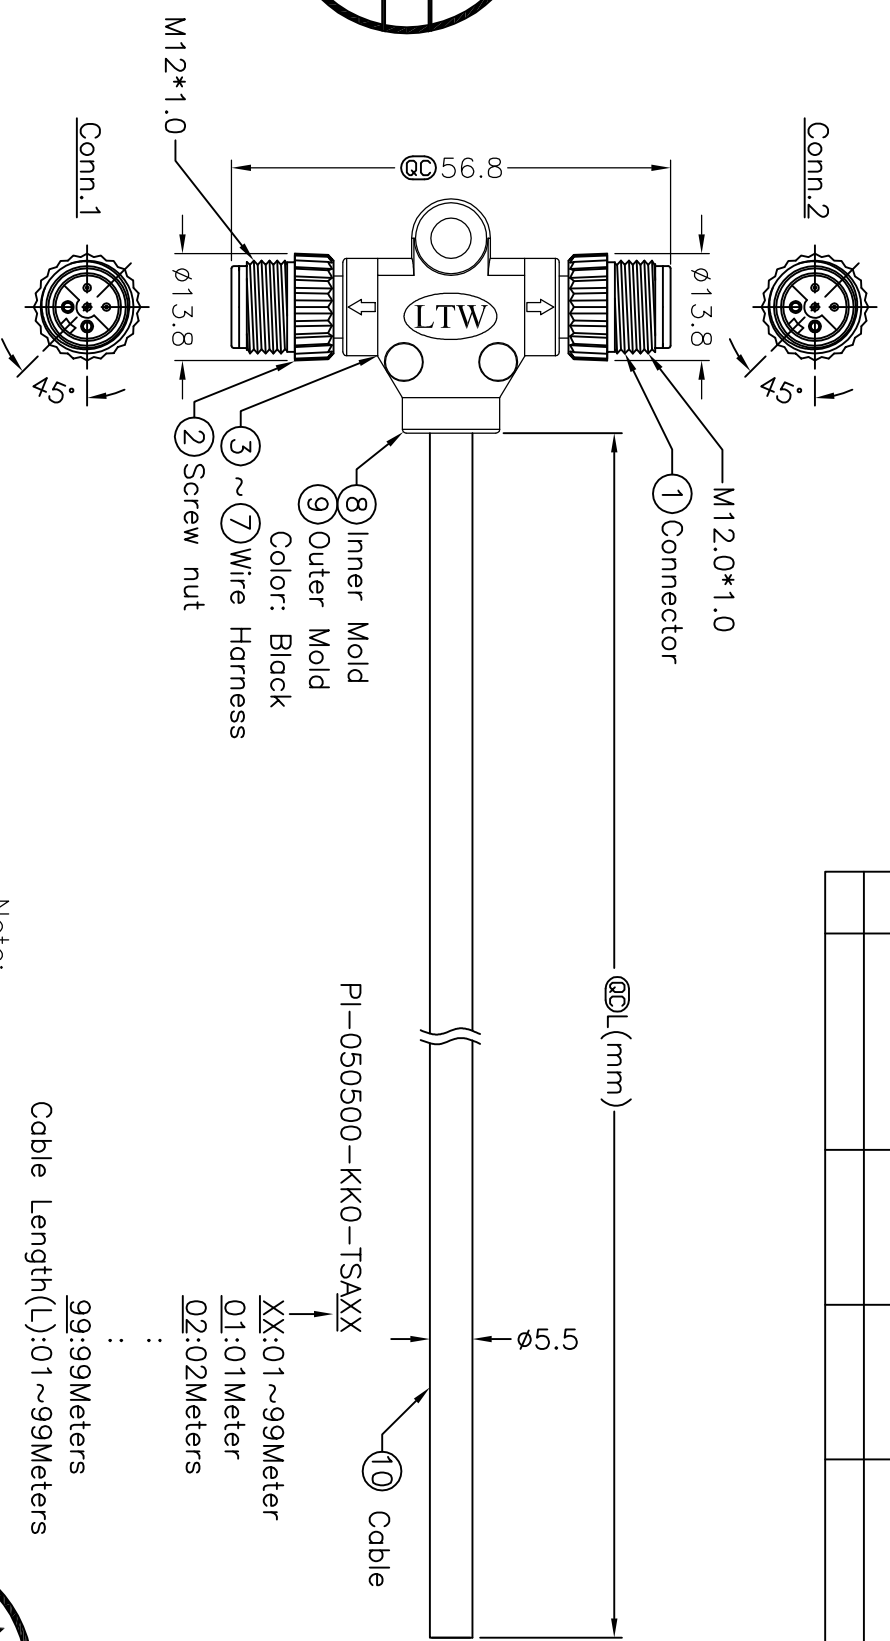

| REV. | ECH. NO. | DATE | SIGN | DESCRIPTION |
|------|----------|------|------|-------------|
| | | | | |
| | | | | |
| | | | | |

| Pin Assignments | Conn.1 | Conn.2 |
|-----------------|--------|--------|
| Green | 5 | 5 |
| Black | 4 | 4 |
| Blue | 3 | 3 |
| White | 2 | 2 |
| Brown | 1 | 1 |

Pin Assignments
Front View

| TITLE | SCALE | SHEET | OF |
|------------------------|-------|------------------|----|
| M12 Conn T Cable Screw | Free | 1 | 1 |
| MM Conn C Pin | A4 | :inspection Item | |

Note:
 * @ Important Dimension.
 * Waterproof Rate: IP67
 * Housing: Black, Polyurethane
 * Screw Nut: Black, Nylon+GF
 * Male Pin: Copper Alloy, Gold Plated
 * Wire Harness: UL1007 24AWG,(5Pcs.)
 * Cable: Black,UL2464 22AWG*5C+Tdic
 PVC Jacket UV Resistant OD=5.5mm
 * Cable Length Tolerance:1M~10M±5%mm,11M~99±500mm.

Cable Length(L):01~99Meters
 99:99Meters

PI-050500-KK0-TSXXX

XX:01~99Meter
 01:01Meter
 02:02Meters

| UNIT:mm | TOLERANCE |
|---------|-----------|
| ±0.5 mm | |

X-ON Electronics

Largest Supplier of Electrical and Electronic Components