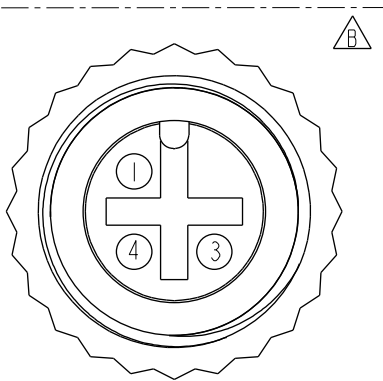

THIS DOCUMENT IS SUBJECT TO CHANGE WITHOUT NOTICE. IT IS CONFIDENTIAL AND A PROPERTY OF Amphenol LTW. DISCLOSURE TO THIRD PARTY HAS TO BE AUTHORIZED BY Amphenol LTW.

REV.	ECN NO.	DATE	SIGN	DESCRIPTION
B	LEN-880086~089	2008/03/06	Gao Ling	Add Cross
C	LE314C0290~293	2014/12/08	Feng_Li	Change Pin Out
D	LEN1730037~040	2017/02/22	Ruru	Change Outer Mold Design

Conn. 1 & 2  
Pin Assignments  
Front View

PS-030300-FF0-TSAXX

XX: 01-99Meters  
01: 01Meter  
02: 02Meters  
:  
:  
:  
99: 99Meters  
Cable Length(L): 01~99meters

- Note:
- \*  $\varnothing$  Important Dimension.
  - \* Waterproof Rate: IP68  
一米水深, 24H
  - \* Housing: Black, PU
  - \* Female Pin: Copper Alloy, Gold Plated
  - \* Wire Harness: UL1007, 24AWG, 3Pcs
  - \* Cable: Black, UL2464 22AWG\*3C+Talc  
PVC Jacket(UV Resistant), OD=5.0mm
  - \* Cable Length Tolerance: 01M:±40mm  
02M~05M:±60mm  
06M~10M:±100mm  
11M~30M:±200mm  
31M~99M:±500mm