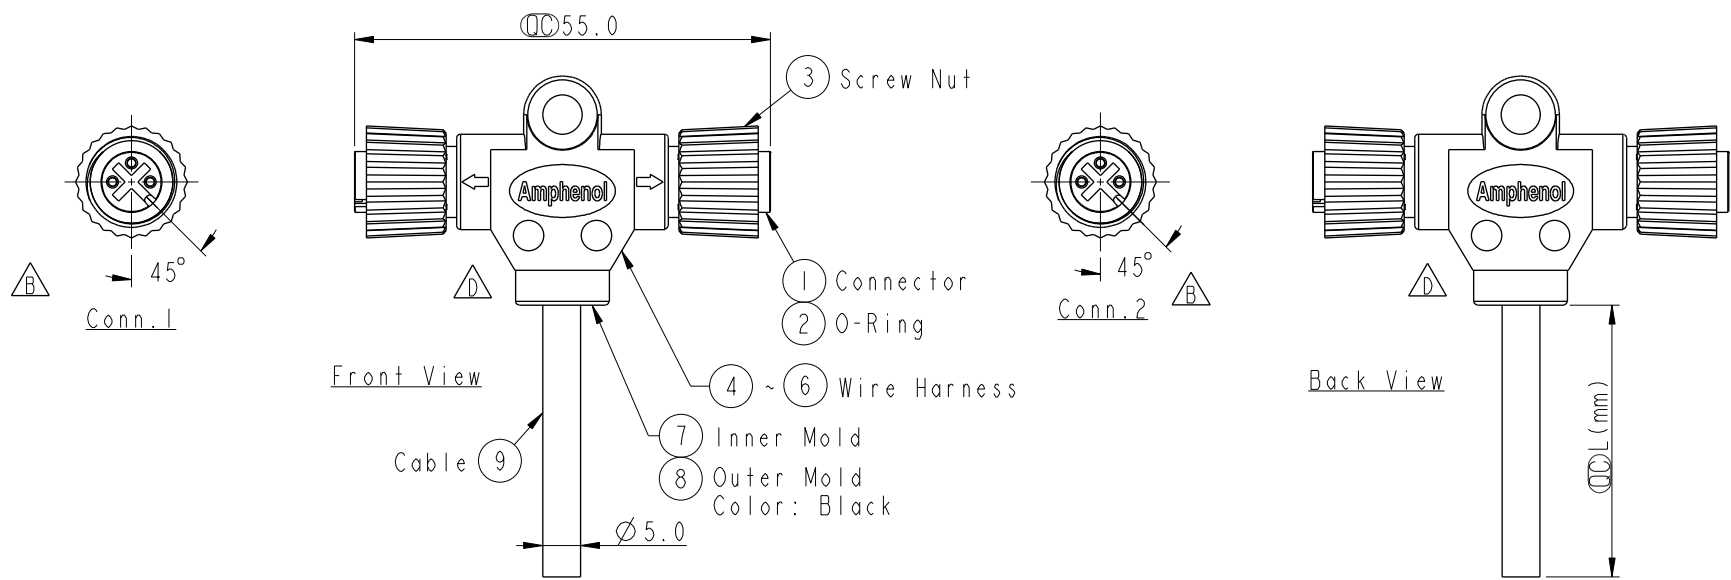

THIS DOCUMENT IS SUBJECT TO CHANGE WITHOUT NOTICE. IT IS CONFIDENTIAL AND A PROPERTY OF Amphenol LTW. DISCLOSURE TO THIRD PARTY HAS TO BE AUTHORIZED BY Amphenol LTW.

REV.	ECN NO.	DATE	SIGN	DESCRIPTION
B	LEN-880086~089	2008/03/06	Gao Ling	Add Cross
C	LE314C0290~293	2014/12/08	Feng_Li	Change Pin Out
D	LEN1730037~040	2017/02/22	Ruru	Change Outer Mold Design

Conn. 1 & 2  
Pin Assignments  
Front View

PS-030300-FF0-TSAXX

XX: 01-99Meters  
01: 01Meter  
02: 02Meters  
:  
:  
:  
99: 99Meters  
Cable Length(L): 01~99meters

- Note:
- \*  $\varnothing$  Important Dimension.
  - \* Waterproof Rate: IP68  
一米水深, 24H
  - \* Housing: Black, PU
  - \* Female Pin: Copper Alloy, Gold Plated
  - \* Wire Harness: UL1007, 24AWG, 3Pcs
  - \* Cable: Black, UL2464 22AWG\*3C+Talc  
PVC Jacket(UV Resistant), OD=5.0mm
  - \* Cable Length Tolerance: 01M:±40mm  
02M~05M:±60mm  
06M~10M:±100mm  
11M~30M:±200mm  
31M~99M:±500mm

4	Black	黑	4
3	Blue	藍	3
1	Brown	棕	1
Conn. 1	Wire Color		Conn. 2
Pin Out			

UNIT:mm

TOLERANCE  
比例 3:1  
±0.5mm

TITLE			
M12 Conn T Cable Screw FF Conn FF Pin			
SCALE	SIZE	SHEET	
1:1	A4	1 OF 1	
REV.	WC-REV.	$\varnothing$ : Inspection item	
D	A.2		