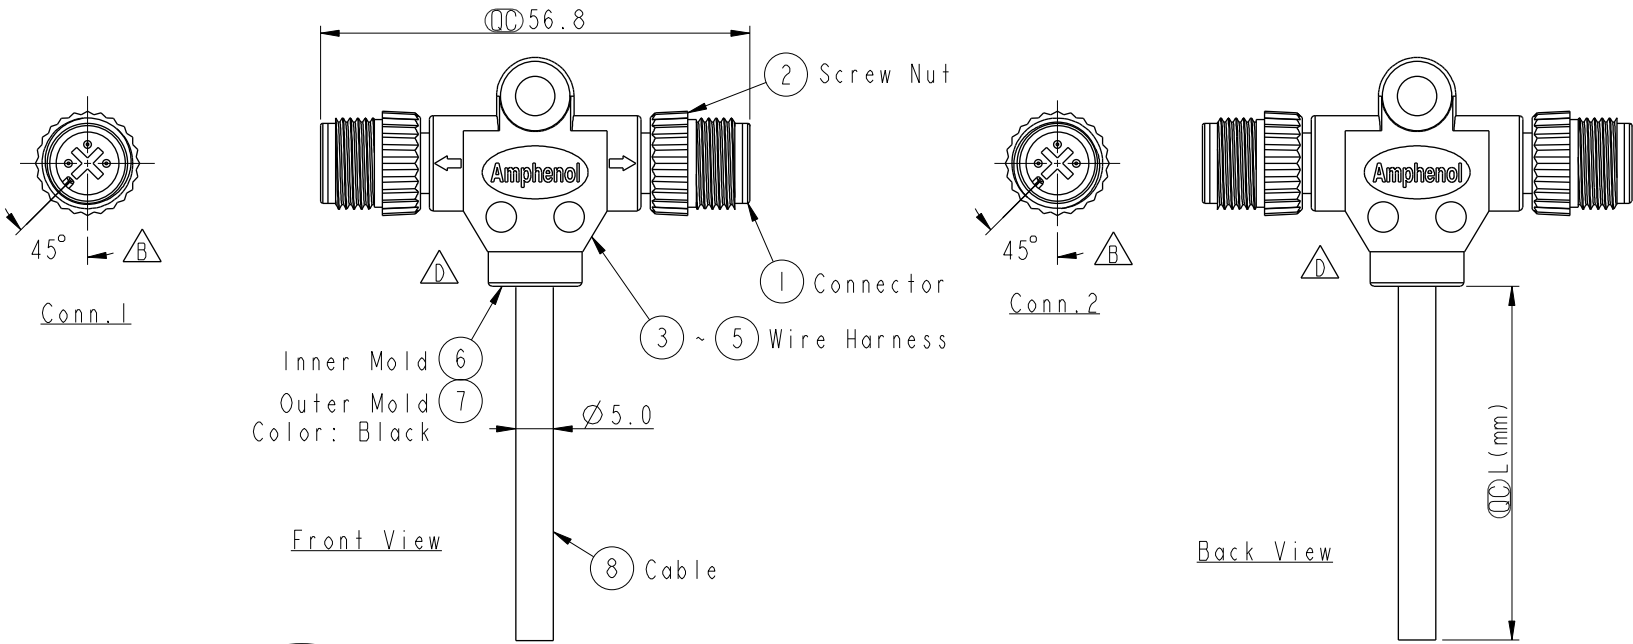

THIS DOCUMENT IS SUBJECT TO CHANGE WITHOUT NOTICE. IT IS CONFIDENTIAL AND A PROPERTY OF Amphenol LTW. DISCLOSURE TO THIRD PARTY HAS TO BE AUTHORIZED BY Amphenol LTW.

REV.	ECN NO.	DATE	SIGN	DESCRIPTION
B	LEN-880358~361	2008/03/08	Li Chi Cheng	Add the partition
C	LE314C0298~301	2014/12/06	Feng_Li	Change the Pin Out
D	LEN1730045~048	2017/02/24	Ruru	Change Outer Mold Design

Conn. 1&2
Pin Assignments
Front View

A L T W
CONFIDENTIAL
2017-02-24
R&D DEPT.

PS-030300-MM0-TSAXX

- XX: 01-99Meters
 - 01: 01Meter
 - 02: 02Meters
 - ...
 - 99: 99Meters
- Cable Length(L): 01~99meters

- Note:
- * \varnothing Important Dimension.
 - * Waterproof Rate: IP68
一米水深, 24H
 - * Housing: Black, PU
 - * Male Pin: Copper Alloy, Gold Plated
 - * Wire Harness: UL1007, 24AWG, 3Pcs
 - * Cable: Black, UL2464 22AWG*3C+Talc
PVC Jacket(UV Resistant), OD=5.0mm
 - * Cable Length Tolerance: 01M:±40mm
02M~05M:±60mm
06M~10M:±100mm
11M~30M:±200mm
31M~99M:±500mm

4	Black	黑	4
3	Blue	藍	3
1	Brown	棕	1
Conn. 1	Wire Color		Conn. 2
Pin Out			

UNIT:mm TOLERANCE ±0.5mm	M12 Conn T Cable Screw MM Conn MM Pin		<h1>Amphenol LTW</h1> <p>安費諾亮泰企業股份有限公司</p>	ITEM NO	DRAWN BY	DATE		
	SCALE 1:1	SIZE A4		SHEET 1	OF 1	DWG NO PS-030300-MM0-TSAXX	CHECKED BY Rita	DATE 2017-02-24
	REV. D	WC-REV. A.3		\varnothing Inspection item		CUSTOMER ALTW	APPROVED BY Max	DATE 2017-02-24