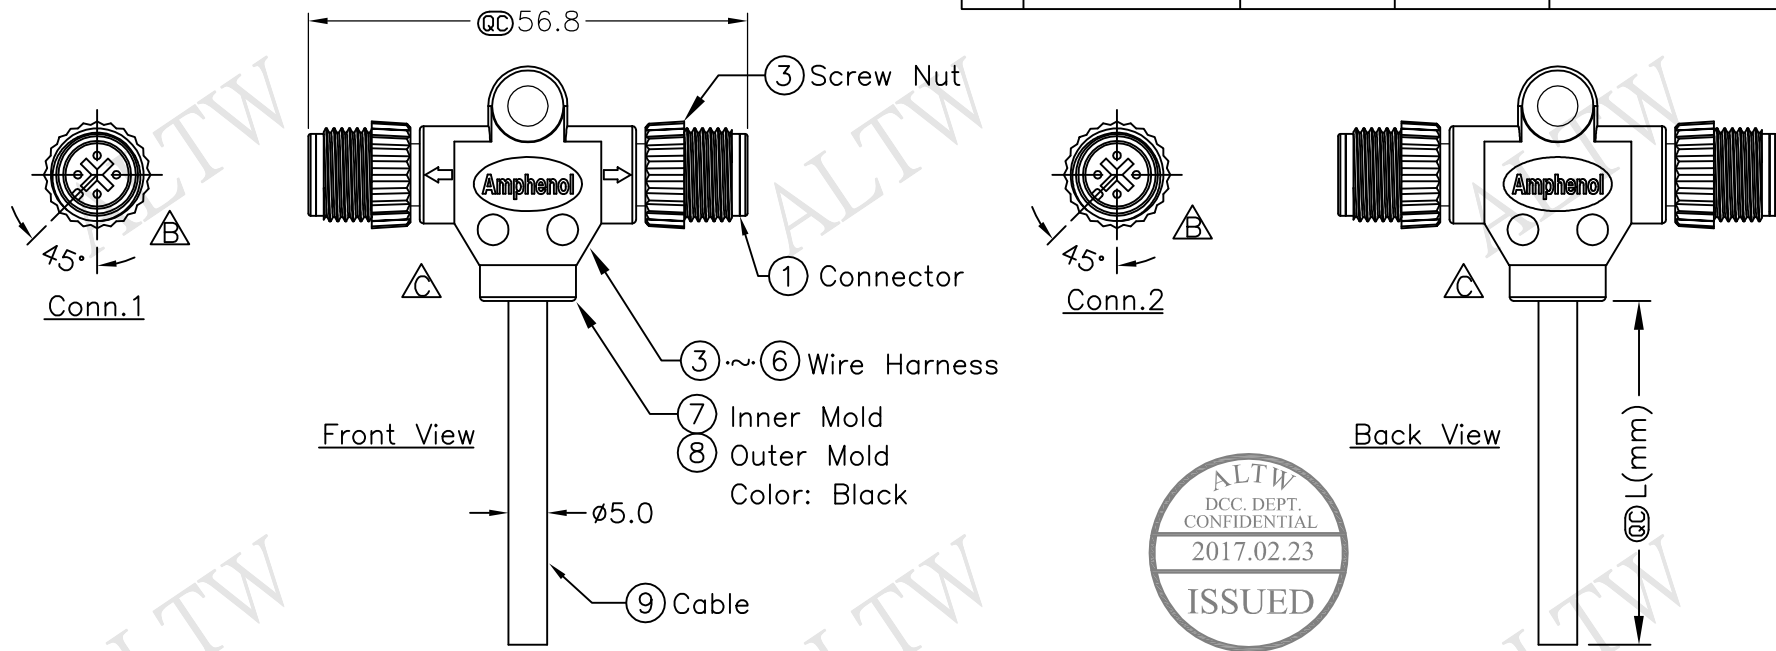

REV.	ECN NO.	DATE	SIGN	DESCRIPTION
B	LEN-880172~175	2008/03/11	Zhang Jin	Add Cross
C	LEN1720150~153	2017/02/10	Ruru	Change Logo & Outer Mold Design & Note

THIS DOCUMENT IS SUBJECT TO CHANGE WITHOUT NOTICE. IT IS CONFIDENTIAL AND A PROPERTY OF Amphenol LTW. DISCLOSURE TO THIRD PARTY HAS TO BE AUTHORIZED BY Amphenol LTW.

PS-040400-MM0-TSAXX

XX:01~99Meter
 01:01Meter
 02:02Meters
 ...
 99:99Meters

Cable Length(L):01~99Meters

- Note:
- * @C Important Dimension.
 - * Waterproof Rate: IP68
 - * Housing: Black, PU
 - * Male Pin: Copper Alloy, Gold Plated
 - * Wire Harness: UL1007, 24AWG, 4Pcs.
 - * Cable: Black, UL2464 22AWG*4C+Talc PVC Jacket (UV Resistant), OD=5.0mm
 - * Cable Length Tolerance: 01M: ±40mm
 02M~05M: ±60mm
 06M~10M: ±100mm
 11M~30M: ±200mm
 31M~99M: ±500mm

Conn.1&2
 Pin Assignments
 Front View

4	Black	黑	4
3	Blue	藍	3
2	White	白	2
1	Brown	棕	1
Conn.1	Wire Color		Conn.2
Pin Out			

UNIT:mm	
TOLERANCE	±0.5 mm

TITLE M12 Conn T Cable Screw MM Conn MM Pin	
SCALE Free	SHEET 1 OF 1
REV. C	SIZE A4
@C :Inspection Item	