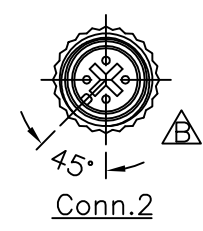

PS-040400-MM0-TSAXX

XX:01~99Meter
 01:01Meter
 02:02Meters
 ...
 99:99Meters

Cable Length(L):01~99Meters

- Note:
- * @C Important Dimension.
 - * Waterproof Rate: IP68
 - * Housing: Black, PU
 - * Male Pin: Copper Alloy, Gold Plated
 - * Wire Harness: UL1007, 24AWG, 4Pcs.
 - * Cable: Black, UL2464 22AWG*4C+Talc PVC Jacket (UV Resistant), OD=5.0mm
 - * Cable Length Tolerance: 01M: ±40mm
 02M~05M: ±60mm
 06M~10M: ±100mm
 11M~30M: ±200mm
 31M~99M: ±500mm