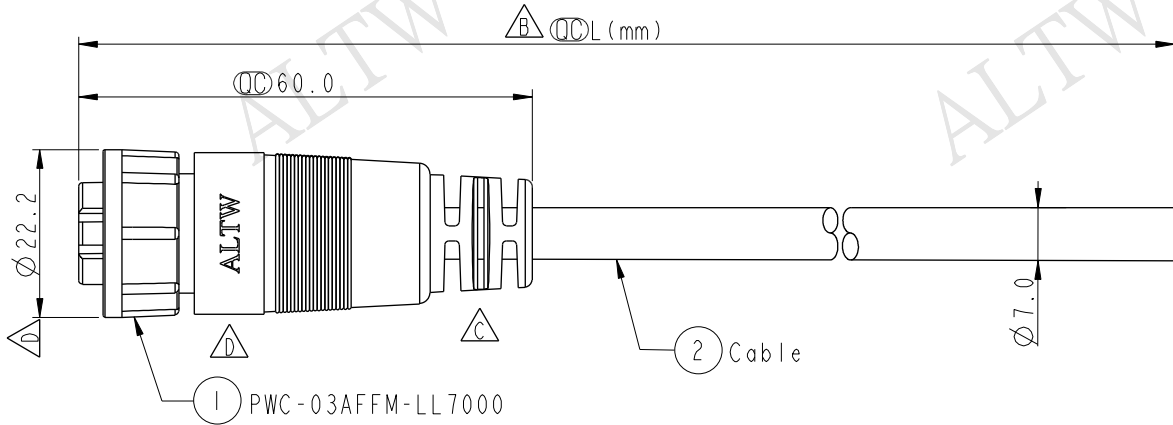

REV.	ECN NO.	DATE	SIGN	DESCRIPTION
B	LEN1130356~360	2011/03/09	Jiang Jun Hua	Change Labeling.
C	LEN1130456~460	2011/03/25	Jiang Jun Hua	CHange SR View.
D	LEN1460097~103	2014/06/11	Sam	Modify Logo & Add Dimension

Conn.

Pin Assignments
Front View

3	White	白
2	Green	綠
1	Black	黑
Conn.	Wire Color	
	Pin Out	

PWC-03AFFM-LL7AXX

XX: 01~99Meters
 01: 01Meter
 02: 02Meters
 ...
 99: 99Meters

- Note:
- * \varnothing Important Dimension To Check.
 - * Waterproof Rate: IP67.
 - * Connector: Nylon+GF, Black.
 - * Female Pin: Copper Alloy, Gold Plated.
 - * Lock Nut: Nylon+GF, Black.
 - * Cable: UL2464 14AWG*3C+Talcum, Black, PVC Jacket, OD=7.0mm.
 - * Cable Length Tolerance: 01M: ±40mm
 02M~05M: ±60mm
 06M~10M: ±100mm
 11M~30M: ±200mm
 31M~99M: ±500mm

UNIT: mm	
TOLERANCE	±0.5 mm

TITLE Power Molding F Conn. F Pin 20Amps			
SCALE 1:1	SIZE A4	SHEET 1	OF 1
REV. D	WC-REV. A.2	\varnothing : Inspection item	

Amphenol LTW
 安費諾亮泰企業股份有限公司

ITEM NO.	DRAWN BY Sam	DATE 2014-06-11
DWG NO. PWC-03AFFM-LL7AXX	CHECKED BY Vicky	DATE 2014-06-11
CUSTOMER ALTW	APPROVED BY Rita	DATE 2014-06-11