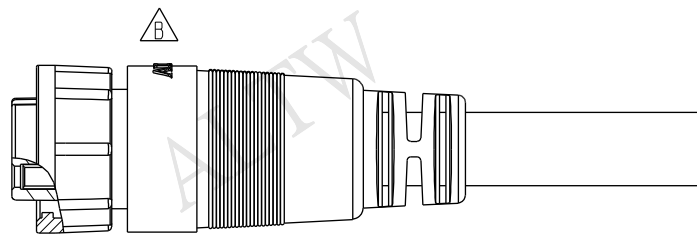

**ALTW**  
 CONFIDENTIAL  
 2014-07-03  
 R&D DEPT.

Conn.

PWC-03AFFM-LL7BXX

XX:01~99Meters  
 01:01Meter  
 02:02Meters  
 ...  
 99:99Meters

Pin Assignment  
Front View

3	White	白
2	Green	綠
1	Black	黑
Conn.	Wire Color	
	Pin Out	

Note:

- \*  $\varnothing$  Important Dimension To Check.
- \* Waterproof Rate: IP67 (Mated).
- \* Connector: Nylon+GF, Black.
- \* Female Pin: Copper Alloy, Gold Plated.
- \* O-Ring: Silicone, Gray.
- \* Lock Nut: Nylon+GF, Black.
- \* Cable: TC-ER 14AWG\*3C, Black, PVC Jacket, OD=9.7mm.
- \* Cable Length Tolerance:
  - 01M:±40mm
  - 02M~05M:±60mm
  - 06M~10M:±100mm
  - 11M~30M:±200mm
  - 31M~99M:±500mm

UNIT:mm	
TOLERANCE	±0.5 mm

TITLE Power Molding 3Pin F Conn. F Pin 20Amps			
SCALE 1:1	SIZE A4	SHEET 1 OF 1	
REV. B	WC-REV. A.2	$\varnothing$ : Inspection item	

**Amphenol LTW**  
 安費諾亮泰企業股份有限公司

ITEM NO	DRAWN BY Sam	DATE 2014-07-03
DWG NO PWC-03AFFM-LL7BXX	CHECKED BY Vicky	DATE 2014-07-03
CUSTOMER ALTW	APPROVED BY Rita	DATE 2014-07-03