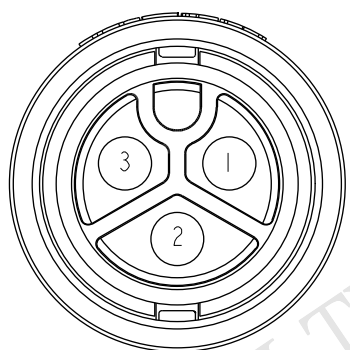

**ALTW**  
 CONFIDENTIAL  
 2014-07-03  
 R&D DEPT.

Conn.

PWC-03AFFM-LL7BXX

XX:01~99Meters  
 01:01Meter  
 02:02Meters  
 ...  
 99:99Meters

Pin Assignment  
Front View

3	White	白
2	Green	綠
1	Black	黑
Conn.	Wire Color	
	Pin Out	

Note:

- \*  $\varnothing$  Important Dimension To Check.
- \* Waterproof Rate: IP67 (Mated).
- \* Connector: Nylon+GF, Black.
- \* Female Pin: Copper Alloy, Gold Plated.
- \* O-Ring: Silicone, Gray.
- \* Lock Nut: Nylon+GF, Black.
- \* Cable: TC-ER 14AWG\*3C, Black, PVC Jacket, OD=9.7mm.
- \* Cable Length Tolerance:
  - 01M:±40mm
  - 02M~05M:±60mm
  - 06M~10M:±100mm
  - 11M~30M:±200mm
  - 31M~99M:±500mm

UNIT:mm	
TOLERANCE	±0.5 mm

TITLE Power Molding 3Pin F Conn. F Pin 20Amps			
SCALE 1:1	SIZE A4	SHEET 1 OF 1	
REV. B	WC-REV. A.2	$\varnothing$ : Inspection item	

**Amphenol LTW**  
 安費諾亮泰企業股份有限公司

ITEM NO	DRAWN BY Sam	DATE 2014-07-03
DWG NO PWC-03AFFM-LL7BXX	CHECKED BY Vicky	DATE 2014-07-03
CUSTOMER ALTW	APPROVED BY Rita	DATE 2014-07-03