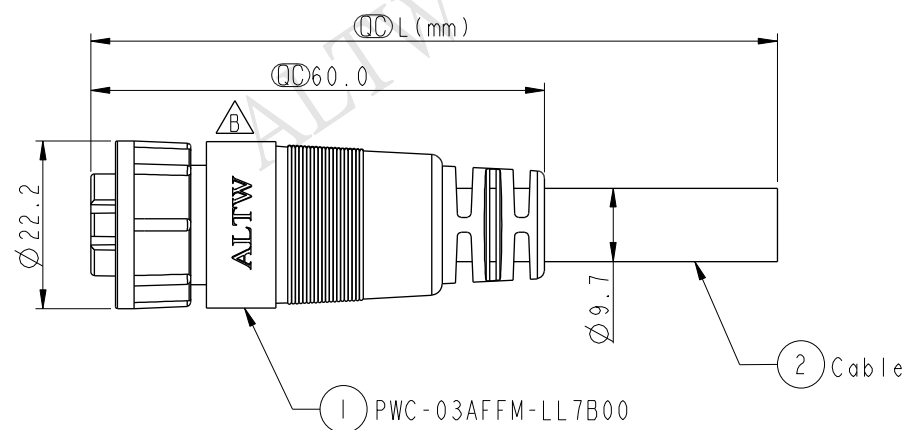

**ALTW**  
 CONFIDENTIAL  
 2014-07-03  
 R&D DEPT.

Conn.

PWC-03AFFM-LL7BXX

XX:01~99Meters  
 01:01Meter  
 02:02Meters  
 ...  
 99:99Meters

Pin Assignment  
Front View

3	White	白
2	Green	綠
1	Black	黑
Conn.	Wire Color	
	Pin Out	

Note:

- \*  $\varnothing$  Important Dimension To Check.
- \* Waterproof Rate: IP67 (Mated).
- \* Connector: Nylon+GF, Black.
- \* Female Pin: Copper Alloy, Gold Plated.
- \* O-Ring: Silicone, Gray.
- \* Lock Nut: Nylon+GF, Black.
- \* Cable: TC-ER 14AWG\*3C, Black, PVC Jacket, OD=9.7mm.
- \* Cable Length Tolerance:
  - 01M:±40mm
  - 02M~05M:±60mm
  - 06M~10M:±100mm
  - 11M~30M:±200mm
  - 31M~99M:±500mm

UNIT:mm	
TOLERANCE	±0.5 mm

TITLE Power Molding 3Pin F Conn. F Pin 20Amps			
SCALE 1:1	SIZE A4	SHEET 1 OF 1	
REV. B	WC-REV. A.2	$\varnothing$ : Inspection item	

**Amphenol LTW**  
 安費諾亮泰企業股份有限公司

ITEM NO	DRAWN BY Sam	DATE 2014-07-03
DWG NO PWC-03AFFM-LL7BXX	CHECKED BY Vicky	DATE 2014-07-03
CUSTOMER ALTW	APPROVED BY Rita	DATE 2014-07-03