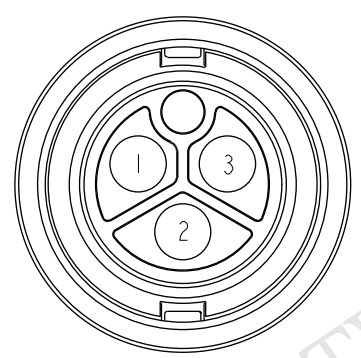

Conn.

PWC-03AFMM-LL7100
Color: Black

PWC-03AFMM-LL7DXX
 XX : 01~99Meters
 01 : 01Meter
 02 : 02Meters
 :
 :
 99 : 99Meters
 Cable Length(L): 01~99Meters

- Note:
- * Ⓞ Important Dimension To Check.
 - * Waterproof Rate: IP67
 - * Connector: Nylon+GF, Black.
 - * Male Pin: Copper Alloy, Gold Plated.
 - * Lock Nut: Nylon+GF, Black.
 - * Cable: UL SJTW 14AWG*3C·PVC Jacket
UV Resistant, OD=9.5, Black.
 - * Cable Length Tolerance: 01M: 40mm
02M~05M: ±60mm
06M~10M: ±100mm
11M~30M: ±200mm
31M~99M: ±500mm

Pin Assignments
Front View

3	White	白
2	Green	綠
1	Black	黑
Conn.	Wire Color	
	Pin Out	

UNIT:mm	
TOLERANCE	±0.5 mm

TITLE POWER MOLDING F CONN. M PIN 20A			
SCALE 1:1	SIZE A4	SHEET 1	OF 1
REV. B	WC-REV. A.2	Ⓞ : Inspection item	