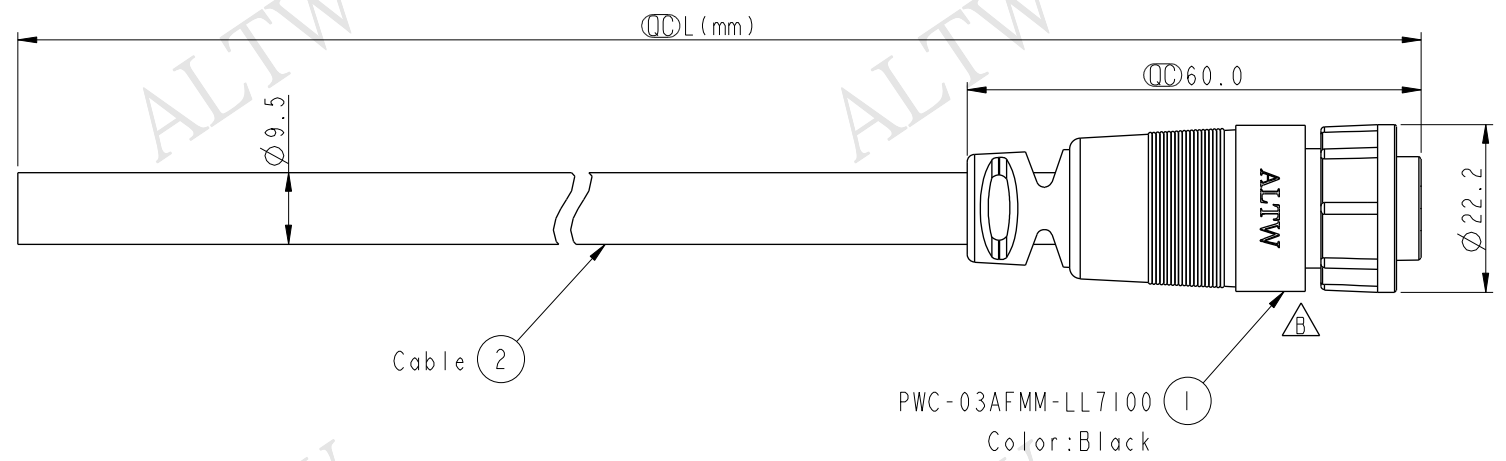

Conn.

PWC-03AFMM-LL7100
Color: Black

PWC-03AFMM-LL7DXX
 XX : 01~99Meters
 01 : 01Meter
 02 : 02Meters
 :
 :
 99 : 99Meters
 Cable Length(L): 01~99Meters

- Note:
- * Ⓞ Important Dimension To Check.
 - * Waterproof Rate: IP67
 - * Connector: Nylon+GF, Black.
 - * Male Pin: Copper Alloy, Gold Plated.
 - * Lock Nut: Nylon+GF, Black.
 - * Cable: UL SJTW 14AWG*3C·PVC Jacket
UV Resistant, OD=9.5, Black.
 - * Cable Length Tolerance: 01M: 40mm
02M~05M: ±60mm
06M~10M: ±100mm
11M~30M: ±200mm
31M~99M: ±500mm

Pin Assignments
Front View

3	White	白
2	Green	綠
1	Black	黑
Conn.	Wire Color	
	Pin Out	

UNIT:mm	
TOLERANCE	±0.5 mm

TITLE POWER MOLDING F CONN. M PIN 20A			
SCALE 1:1	SIZE A4	SHEET 1	OF 1
REV. B	WC-REV. A.2	Ⓞ : Inspection item	