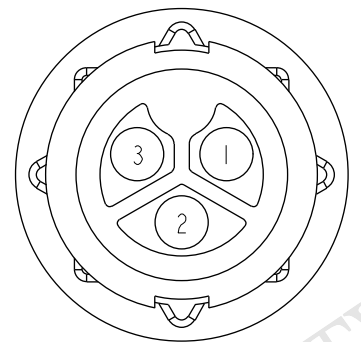

PWC-03AMFM-LL7100
Color:Black

PWC-03AMFM-LL7DXX

- XX :01~99Meters
- 01 :01Meter
- 02 :02Meters
- ...
- 99 :99Meters

Cable Length(L):01~99Meters

- Note:
- * \varnothing Important Dimension To Check.
 - * Waterproof Rate: IP67
 - * Connector: Nylon+GF, Black.
 - * Female Pin: Copper Alloy, Gold Plated.
 - * Cable: UL SJTW 14AWG*3C·PVC Jacket
UV Resistant, OD=9.5, Black.
 - * Cable Length Tolerance: 01M:40mm
02M~05M:±60mm
06M~10M:±100mm
11M~30M:±200mm
31M~99M:±500mm

Pin Assignments
Front View

3	White	白
2	Green	綠
1	Black	黑
Conn.	Wire Color	
	Pin Out	

UNIT:mm	
TOLERANCE	±0.5 mm

TITLE POWER MOLDING M CONN. F PIN 20A			
SCALE 1:1	SIZE A4	SHEET 1 OF 1	
REV. B	WC-REV. A.2	\varnothing : Inspection item	