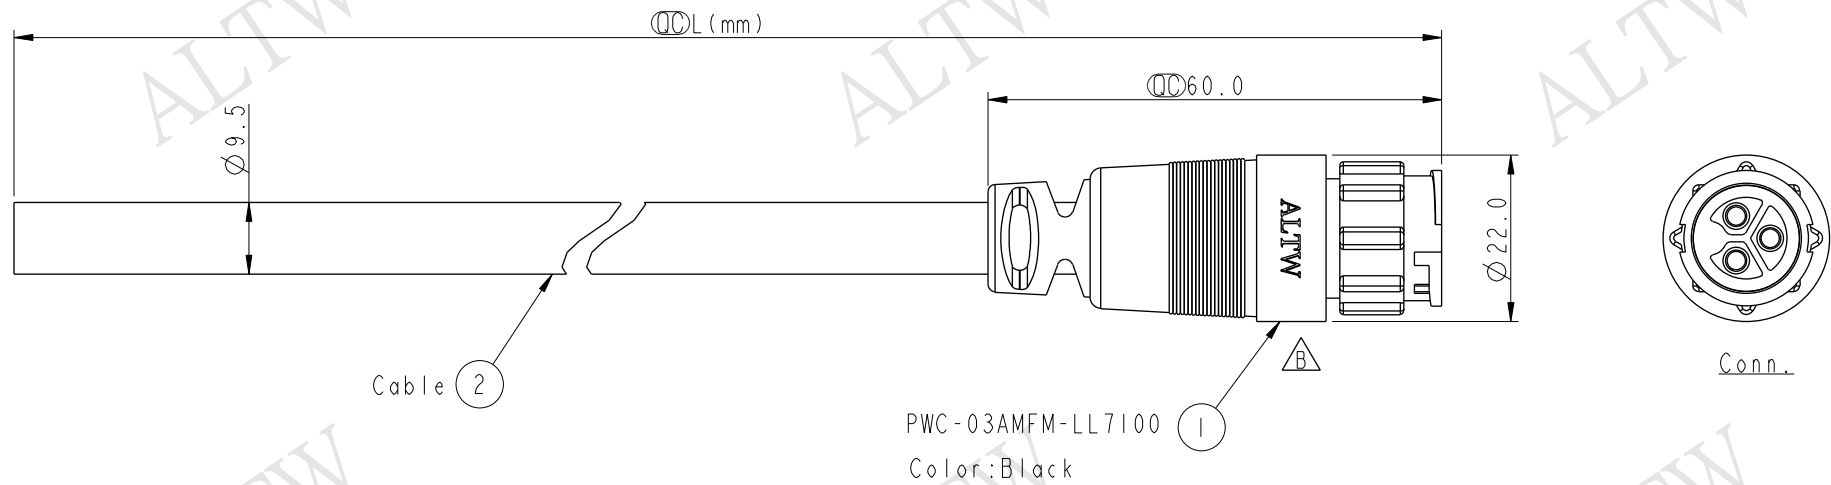

PWC-03AMFM-LL7100
Color:Black

PWC-03AMFM-LL7DXX

- XX :01~99Meters
- 01 :01Meter
- 02 :02Meters
- ...
- 99 :99Meters

Cable Length(L):01~99Meters

- Note:
- * \varnothing Important Dimension To Check.
 - * Waterproof Rate: IP67
 - * Connector: Nylon+GF, Black.
 - * Female Pin: Copper Alloy, Gold Plated.
 - * Cable: UL SJTW 14AWG*3C·PVC Jacket
UV Resistant, OD=9.5, Black.
 - * Cable Length Tolerance: 01M:40mm
02M~05M:±60mm
06M~10M:±100mm
11M~30M:±200mm
31M~99M:±500mm

Pin Assignments
Front View

3	White	白
2	Green	綠
1	Black	黑
Conn.	Wire Color	
	Pin Out	

UNIT:mm	
TOLERANCE	±0.5 mm

TITLE POWER MOLDING M CONN. F PIN 20A			
SCALE 1:1	SIZE A4	SHEET 1 OF 1	
REV. B	WC-REV. A.2	\varnothing : Inspection item	