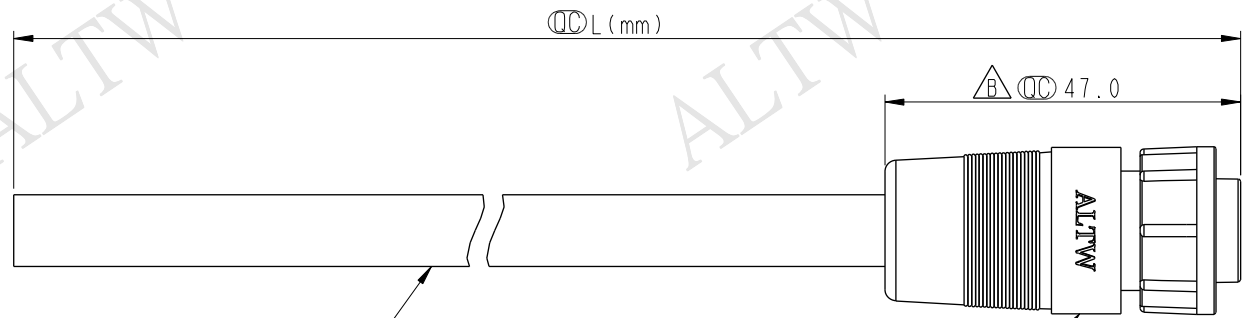

Cable ②

PWC-03BFMM-LL7100
Color: Black

①

Conn.

PWC-03BFMM-LL7DXX

XX : 01~99Meters
 01 : 01Meter
 02 : 02Meters
 ...
 99 : 99Meters
 Cable Length(L): 01~99Meters

- Note:
- * Ⓞ Important Dimension To Check.
 - * Waterproof Rate: IP67
 - * Connector: Nylon+GF, Black.
 - * Male Pin: Copper Alloy, Gold Plated.
 - * Lock Nut: Nylon+GF, Black.
 - * Cable: UL SJTW 14AWG*3C·PVC Jacket
UV Resistant, OD=9.5, Black.
 - * Cable Length Tolerance: 01M: 40mm
02M~05M: ±60mm
06M~10M: ±100mm
11M~30M: ±200mm
31M~99M: ±500mm

Pin Assignments
Front View

3	White	白
2	Green	綠
1	Black	黑
Conn.	Wire Color	
Pin Out		

UNIT:mm
TOLERANCE
±0.5mm

TITLE			
POWER MOLDING F CONN. M PIN 20A			
SCALE	SIZE	SHEET	OF
1:1	A4	1	1
REV.	WC-REV.	Ⓞ: Inspection item	
C	B.3		