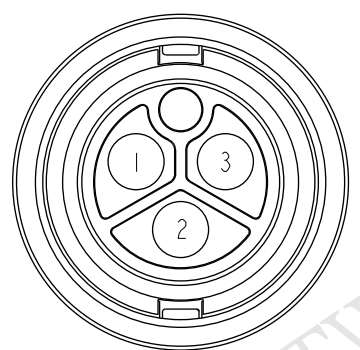

Cable ②

PWC-03BFMM-LL7100
Color: Black

①

Conn.

PWC-03BFMM-LL7DXX

XX : 01~99Meters
 01 : 01Meter
 02 : 02Meters
 ...
 99 : 99Meters
 Cable Length(L): 01~99Meters

- Note:
- * Ⓞ Important Dimension To Check.
 - * Waterproof Rate: IP67
 - * Connector: Nylon+GF, Black.
 - * Male Pin: Copper Alloy, Gold Plated.
 - * Lock Nut: Nylon+GF, Black.
 - * Cable: UL SJTW 14AWG*3C·PVC Jacket
UV Resistant, OD=9.5, Black.
 - * Cable Length Tolerance: 01M: 40mm
02M~05M: ±60mm
06M~10M: ±100mm
11M~30M: ±200mm
31M~99M: ±500mm

Pin Assignments
Front View

3	White	白
2	Green	綠
1	Black	黑
Conn.	Wire Color	
Pin Out		

UNIT:mm
TOLERANCE
±0.5mm

TITLE			
POWER MOLDING F CONN. M PIN 20A			
SCALE	SIZE	SHEET	OF
1:1	A4	1	1
REV.	WC-REV.	Ⓞ: Inspection item	
C	B.3		