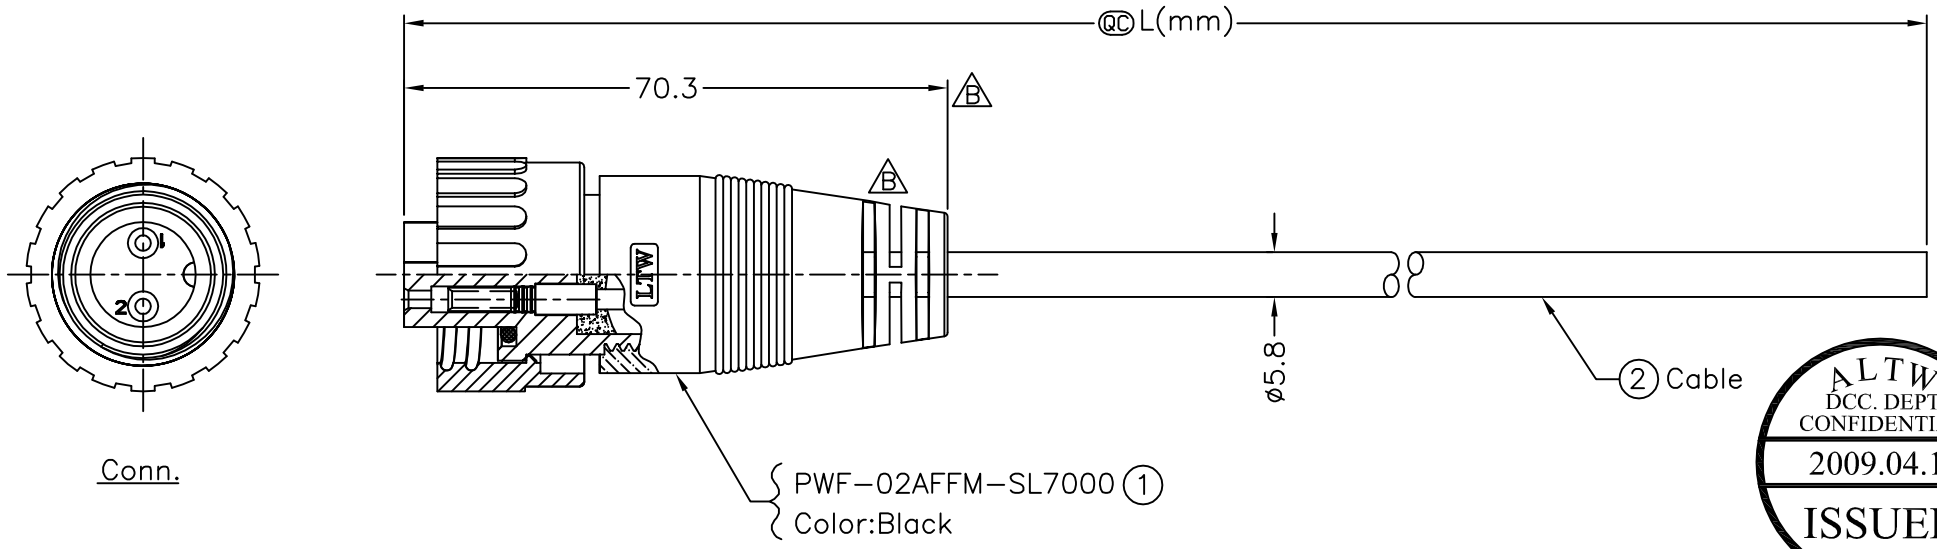

REV.	ECN NO.	DATE	SIGN	DESCRIPTION
B	LEN-940118~21	2009/03/11	Li Xiu Zhi	Change SR & Dimension

PWF-02AFFM-SL7AXX
 XX:01~99Meter
 01:01Meter
 02:02Meters
 ...
 99:99Meters
 Cable Length(L):01~99Meters

- Note:
- * @C Important Dimensions To Check.
 - * Waterproof Rate: IP67
 - * Housing: Black,Nylon+GF
 - * Pin: Copper Alloy,Gold Plated
 - * Ring: Black,EPDM
 - * Nut: Black,Nylon+GF
 - * Cable: UL2464 16WG*2C+T
Black,PVC Jacket UV Resistant, OD=5.8mm
 - * Cable Length Tolerance:01M:40mm
02M~05M:60mm
06M~10M:100mm
11M~30M:200mm
31M~99M:500mm

Conn.

Pin Assignments
Front View前視圖

2	Black 黑
1	Red 紅
Conn.	Wire Color
	Pin Out

UNIT:mm	
TOLERANCE	$\Delta \pm 0.5$

TITLE Power,Cable Screw 2Pin F Conn. F Pin	
SCALE Free	SHEET 1 OF 1
REV. B	SIZE A4
@C :Inspection Item	