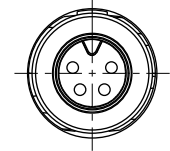

Material Specification:

- * Connector: Thermoplastic
- * Contacts: Copper Alloy, Gold Plated.
- * UL Rated: UL 94V-0, fl
- * Cable: UL Style, 24AWG(2A), 20AWG(5A), Sun Res., PVC Jacket, Black.
- * RoHS Compliant

- * Durability: 2,000 Cycles
- * Tensile Strength: 10 kgf

Environmental Specification:

- * Waterproof Rating: IP68(Mated, 1M/24 Hours)
- * Temperature Range: -40° C to 105° C
- * Salt Spray: Mated, 500 Hours.
- * Safety Compliance: UL 2238(Outdoor Use, UL 50e)

Cable Length Tolerance:

- 01M: ±40mm
- 02M~06M: ±60mm
- 06M~10M: ±100mm
- 11M~30M: ±200mm
- 31M~99M: ±500mm

UNIT:mm			TITLE SIZE 8, OVERMOLDED WITH CABLE HS-LOK, M CONN M PIN
TOLERANCE ±0.5 mm	SCALE 3:2	SIZE A4	SHEET 1 OF 2
	REV. B	WC-REV. A.6	QC: Inspection item