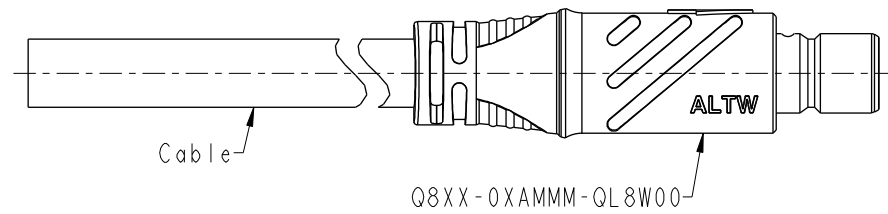

Material Specification:

- * Connector: Thermoplastic
- * Contacts: Copper Alloy, Gold Plated.
- * UL Rated: UL 94V-0, fl
- * Cable: UL Style, 24AWG(2A), 20AWG(5A), Sun Res., PVC Jacket, Black.
- * RoHS Compliant

- * Durability: 2,000 Cycles
- * Tensile Strength: 10 kgf

Environmental Specification:

- * Waterproof Rating: IP68(Mated, 1M/24 Hours)
- * Temperature Range: -40° C to 105° C
- * Salt Spray: Mated, 500 Hours.
- * Safety Compliance: UL 2238(Outdoor Use, UL 50e)

Cable Length Tolerance:

- 01M: ±40mm
- 02M~06M: ±60mm
- 06M~10M: ±100mm
- 11M~30M: ±200mm
- 31M~99M: ±500mm

UNIT:mm			TITLE SIZE 8, OVERMOLDED WITH CABLE HS-LOK, M CONN M PIN
TOLERANCE ±0.5 mm	SCALE 3:2	SIZE A4	SHEET 1 OF 2
	REV. B	WC-REV. A.6	QC: Inspection item