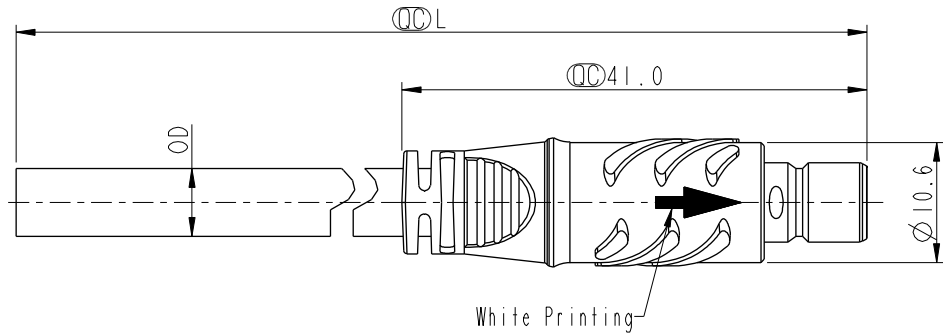

Material Specification:

- * Connector: Thermoplastic
- * Contacts: Copper Alloy, Gold Plated.
- * UL Rated: UL 94V-0, fl
- * Cable: UL Style, 24AWG(2A), 20AWG(5A), Sun Res., PVC Jacket, Black.
- * RoHS Compliant

- * Durability: 2,000 Cycles
- * Tensile Strength: 10 kgf

Environmental Specification:

- * Waterproof Rating: IP68(Mated, 1M/24 Hours)
- * Temperature Range: -40° C to 105° C
- * Salt Spray: Mated, 500 Hours.
- * Safety Compliance: UL 2238(Outdoor Use, UL 50e)

Cable Length Tolerance:

- 01M: ±40mm
- 02M~06M: ±60mm
- 06M~10M: ±100mm
- 11M~30M: ±200mm
- 31M~99M: ±500mm

UNIT:mm			TITLE SIZE 8, OVERMOLDED WITH CABLE HS-LOK, M CONN M PIN
TOLERANCE ±0.5 mm	SCALE 3:2	SIZE A4	SHEET 1 OF 2
	REV. B	WC-REV. A.6	QC: Inspection item