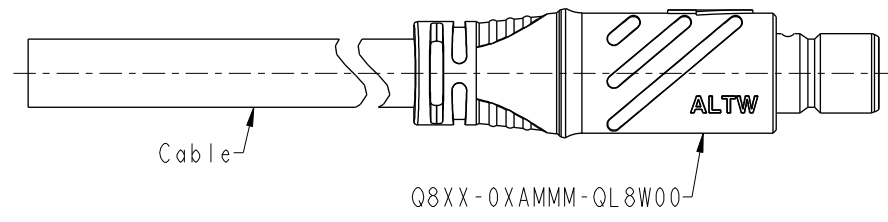

Material Specification:

- * Connector: Thermoplastic
- * Contacts: Copper Alloy, Gold Plated.
- * UL Rated: UL 94V-0, fl
- * Cable: UL Style, 24AWG(2A), 20AWG(5A), Sun Res., PVC Jacket, Black.
- * RoHS Compliant

- * Durability: 2,000 Cycles
- * Tensile Strength: 10 kgf

Environmental Specification:

- * Waterproof Rating: IP68(Mated, 1M/24 Hours)
- * Temperature Range: -40° C to 105° C
- * Salt Spray: Mated, 500 Hours.
- * Safety Compliance: UL 2238(Outdoor Use, UL 50e)

Cable Length Tolerance:

- 01M: ±40mm
- 02M~06M: ±60mm
- 06M~10M: ±100mm
- 11M~30M: ±200mm
- 31M~99M: ±500mm

UNIT:mm		TITLE	SIZE 8, OVERMOLDED WITH CABLE HS-LOK, M CONN M PIN
TOLERANCE	±0.5 mm	SCALE	3:2
		SIZE	A4
		SHEET	1 OF 2
		REV.	B
		WC-REV.	A.6
		QC	Inspection item