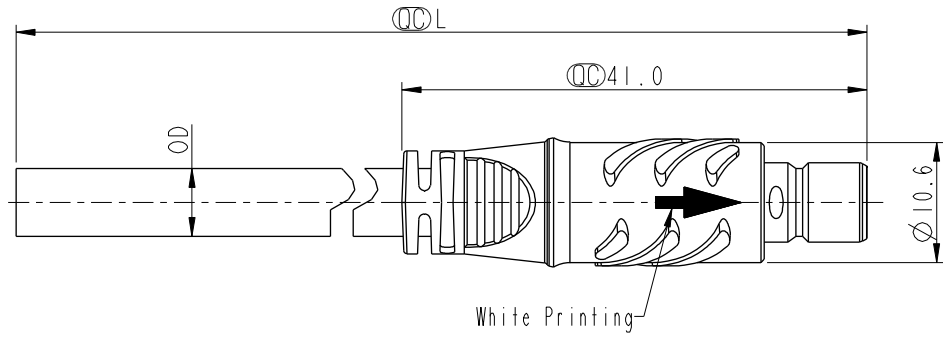

Material Specification:

- * Connector: Thermoplastic
- * Contacts: Copper Alloy, Gold Plated.
- * UL Rated: UL 94V-0, fl
- * Cable: UL Style, 24AWG(2A), 20AWG(5A), Sun Res., PVC Jacket, Black.
- * RoHS Compliant

- * Durability: 2,000 Cycles
- * Tensile Strength: 10 kgf

Environmental Specification:

- * Waterproof Rating: IP68(Mated, 1M/24 Hours)
- * Temperature Range: -40° C to 105° C
- * Salt Spray: Mated, 500 Hours.
- * Safety Compliance: UL 2238(Outdoor Use, UL 50e)

Cable Length Tolerance:

- 01M: ±40mm
- 02M~06M: ±60mm
- 06M~10M: ±100mm
- 11M~30M: ±200mm
- 31M~99M: ±500mm

UNIT:mm		TITLE	SIZE 8, OVERMOLDED WITH CABLE HS-LOK, M CONN M PIN
TOLERANCE	±0.5 mm	SCALE	3:2
		SIZE	A4
		SHEET	1 OF 2
		REV.	B
		WC-REV.	A.6
		QC	Inspection item