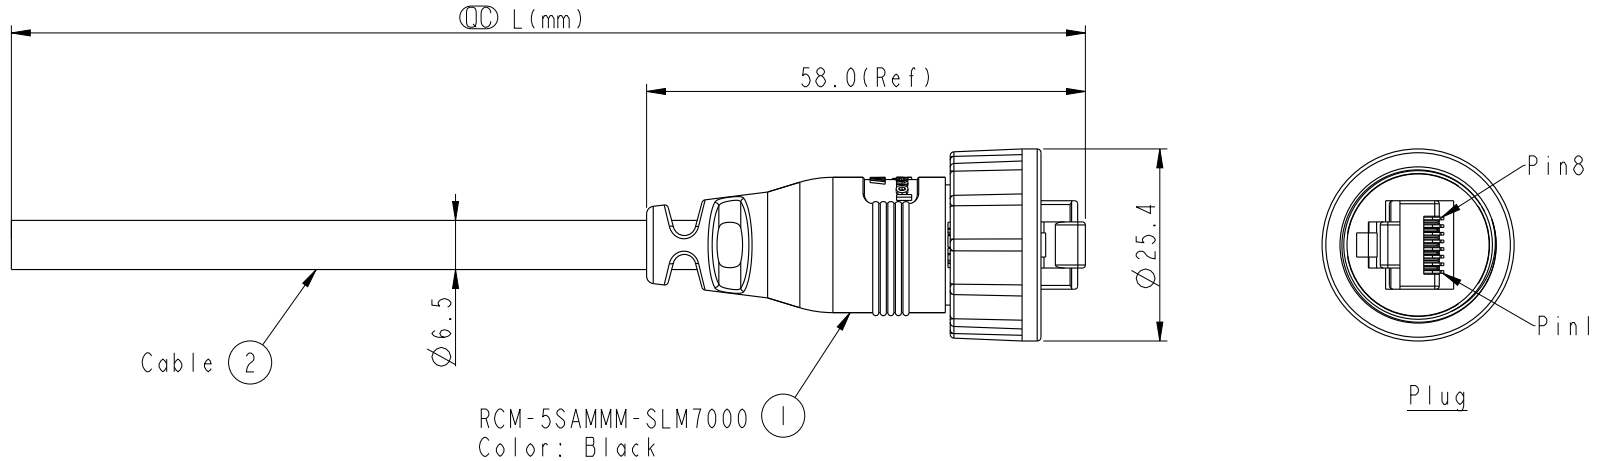

RCM-5SAMMM-SLM7BXX

XX: 01~99Meter  
 01: 01Meter  
 02: 02Meters  
 ...  
 99: 99Meters  
 Cable Length(L):01~99Meters  
 (B)CAT5E FTP

Note:

- \*  $\text{⌀}$  Important Dimension
- \* Waterproof Rate:IP67.
- \* Plug:PC,Gold Plated,Shielded
- \* Screw Nut:ZN-ZDC-3
- \* Gasket:Silicone, Gray
- \* Cable: CAT5E FTP 24#\*4P+D+AL/MY, UV Resistant, OD=6.5mm, PVC Jacket, Black.
- \* Cable Length Tolerance:
  - 01M:±40mm
  - 02~05M:±60mm
  - 06~10M:±100mm
  - 11~30M:±200mm
  - 30~99M:±500mm

Pin Out		
Wire Color		Plug
Drain Wire	接地	Shield
Brown	棕	8
Brown/white	棕白	7
Green	綠	6
Blue/white	藍白	5
Blue	藍	4
Green/white	綠白	3
Orange	橙	2
Orange/white	橙白	1

UNIT:mm		TITLE	RJ45,C SIZE	
TOLERANCE	±0.5	CABLE SCREW 5E M CONN M PIN		
SCALE	1:2	SIZE	A4	SHEET 1 OF 1
REV.	A	WC-REV.	A.1	$\text{⌀}$ : Inspection item