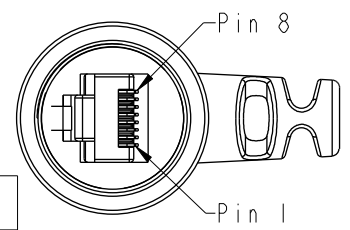

① RCP-5SAMMM-SRM7000
Color: Black

② Cable

Note:

- * Ⓞ Important Dimension
- * Waterproof Rate: IP67.
- * Plug: PC, UL94V-2, Gold Plated, Shielded
- * △ Screw Nut: Nylon+GF, Black.
- * Gasket: EPDM, Black.
- * Cable: (B)CAT5E FTP, OD Max.: $\varnothing 6.5$, Black.
- * Cable Length Tolerance:
 - 01M: ± 40 mm
 - 02~05M: ± 60 mm
 - 06~10M: ± 100 mm
 - 11~30M: ± 200 mm
 - 30~99M: ± 500 mm

Pin Out

Wire Color	Plug	Shield
Drain Wire	接地	Shield
Brown	棕	8
Brown/white	棕白	7
Green	綠	6
Blue/white	藍白	5
Blue	藍	4
Green/white	綠白	3
Orange	橙	2
Orange/white	橙白	1

Plug

RCP-5SAMMM-SRM7BXX

XX: 01~99Meter
01: 01Meter
02: 02Meters
:
:
99: 99Meters
Cable Length(L): 01~99Meters

(B)CAT5E FTP

UNIT: mm		
TOLERANCE	.X ± 0.25	.XX ± 0.1
	.XXX ± 0.05	ANGLES $\pm 1^\circ$

TITLE RJ45, C SIZE, RIGHT ANGLE CABLE SCREW 5E M CONN M PIN			
SCALE 1:1	SIZE A4	SHEET 1 OF 1	
REV. B	WC-REV. B.4	Ⓞ : Inspection item	