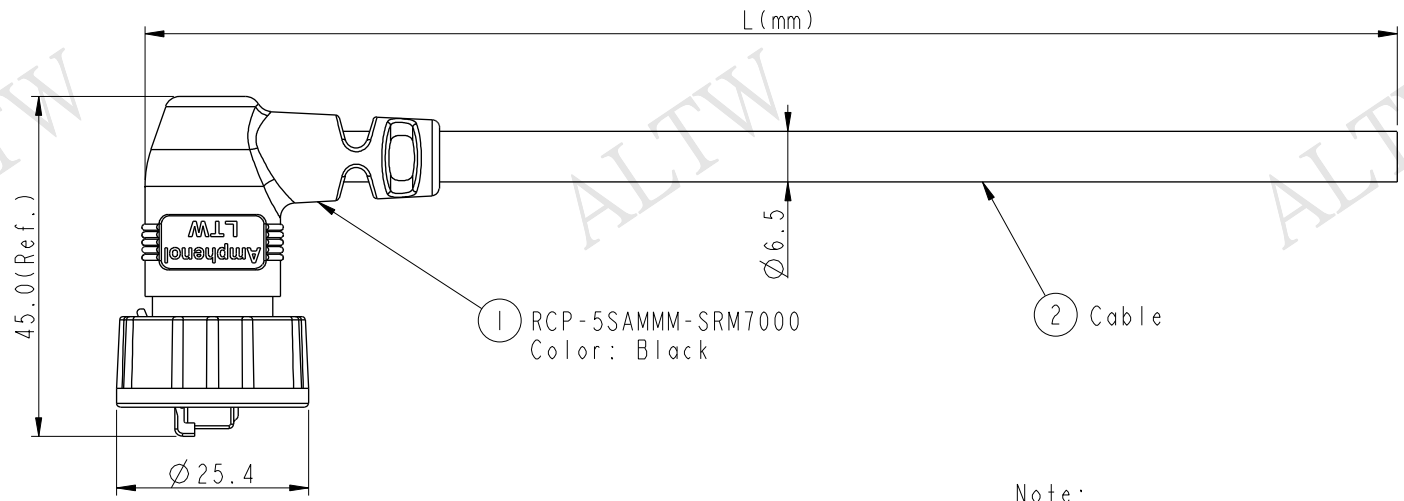

① RCP-5SAMMM-SRM7000
Color: Black

② Cable

Note:

- * Ⓞ Important Dimension
- * Waterproof Rate: IP67.
- * Plug: PC, UL94V-2, Gold Plated, Shielded
- * △ Screw Nut: Nylon+GF, Black.
- * Gasket: EPDM, Black.
- * Cable: (B)CAT5E FTP, OD Max.: $\varnothing 6.5$, Black.
- * Cable Length Tolerance:
 - 01M: ± 40 mm
 - 02~05M: ± 60 mm
 - 06~10M: ± 100 mm
 - 11~30M: ± 200 mm
 - 30~99M: ± 500 mm

Pin Out

Wire Color	Plug	Shield
Drain Wire	接地	Shield
Brown	棕	8
Brown/white	棕白	7
Green	綠	6
Blue/white	藍白	5
Blue	藍	4
Green/white	綠白	3
Orange	橙	2
Orange/white	橙白	1

Plug

RCP-5SAMMM-SRM7BXX

XX: 01~99Meter
01: 01Meter
02: 02Meters
:
:
99: 99Meters
Cable Length(L): 01~99Meters

(B)CAT5E FTP

UNIT: mm		
TOLERANCE	.X ± 0.25	.XX ± 0.1
	.XXX ± 0.05	ANGLES $\pm 1^\circ$

TITLE RJ45, C SIZE, RIGHT ANGLE CABLE SCREW 5E M CONN M PIN			
SCALE 1:1	SIZE A4	SHEET 1 OF 1	
REV. B	WC-REV. B.4	Ⓞ : Inspection item	