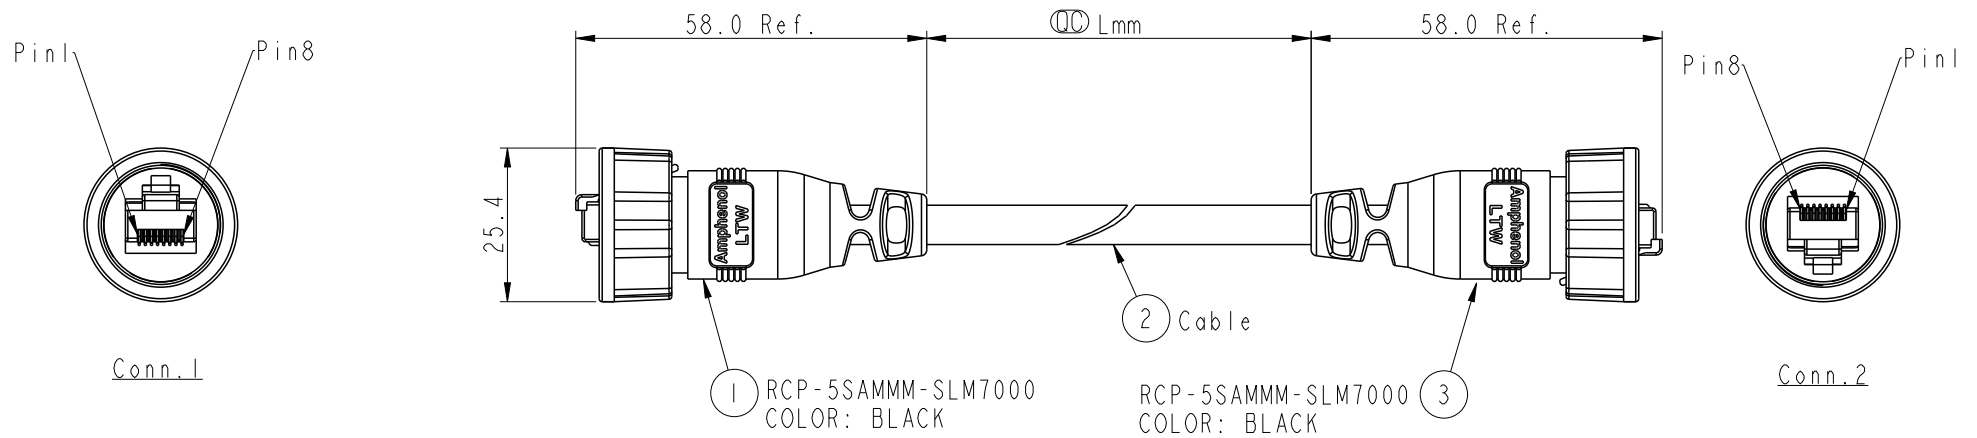

**ALTW**  
**CONFIDENTIAL**  
 2019-09-06  
 R&D DEPT.

RCP5SM-RCP5SM-SL7B XX

- XX : 01~99Meters
- 01 : 01Meter
- 02 : 02Meters
- :
- :
- 99 : 99Meters

- Note:**
- \*  $\varnothing$  Important Dimention To Check
  - \* Waterproof Rate: IP67
  - \* Housing: Nylon+GF, Black
  - \* Screw Nut: Nylon+GF, Black
  - \* RJ Plug: Shield, Phosphor Bronze, Gold Plated
  - \* Cable: CAT5E FTP 24#\*4P+D+AL/MY, PVC Jacket, OD6.5, Black
  - \* Cable Length Tolerance:
    - 01M: ±40mm
    - 02M~05M: ±60mm
    - 06M~10M: ±100mm
    - 11M~30M: ±200mm
    - 31M~99M: ±500mm

Pin Out

UNIT:mm TOLERANCE .X ±0.25 .XX ±0.1 .XXX ±0.05 ANGLES ±1°	TITLE RJ DOUBLE-ENDED, WITH CONN		<h1>Amphenol LTW</h1> <p>安費諾亮泰企業股份有限公司</p>		ITEM NO RCP5SM-RCP5SM-SL7BXX	DRAWN BY Eric	DATE 2019/09/06
	SCALE 4:5	SIZE A4			SHEET 1 OF 1	CHECKED BY Jane	DATE 2019/09/06
	REV. D	WC-REV. A.3	Inspection item	CUSTOMER ALTW	APPROVED BY Neo	DATE 2019/09/06	