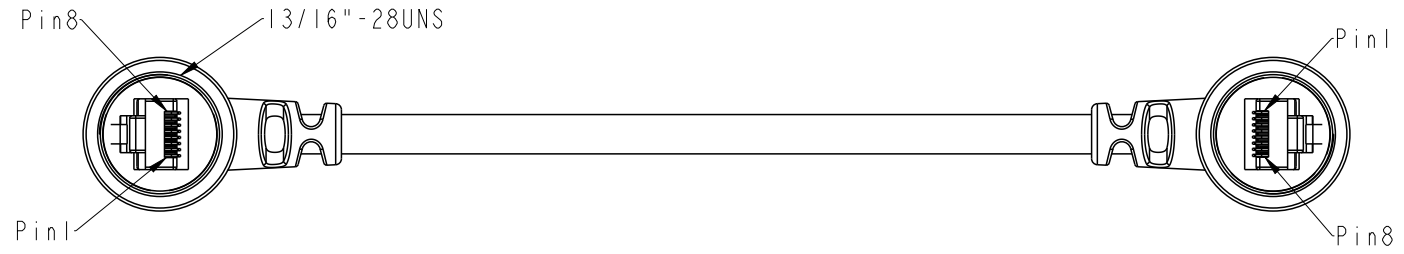

THIS DOCUMENT IS SUBJECT TO CHANGE WITHOUT NOTICE. IT IS CONFIDENTIAL AND A PROPERTY OF AMPHENOL LTW. DISCLOSURE TO THIRD PARTY HAS TO BE AUTHORIZED BY AMPHENOL LTW.

REV.	ECN NO.	DATE	SIGN	DESCRIPTION

Shield	Drain Wire	接地線	Shield
8	Brown	棕	8
7	White/Brown	白/棕	7
6	Green	綠	6
5	White/Blue	白/藍	5
4	Blue	藍	4
3	White/Green	白/綠	3
2	Orange	橘	2
1	White/Orange	白/橘	1
Conn.1	Wire Color		Conn.2

RCP5SM-RCP5SM-SR7B XX
 XX : 01~99Meters
 01 : 01Meter
 02 : 02Meters
 ...
 99 : 99Meters
 Cable Length(L): 01~99Meters

- Note:
- * (QC) Important Dimension To Check
 - * Waterproof Rate: IP67 (Mating)
 - * Housing: Nylon+GF, Black
 - * Lock Nut: Nylon+GF, Black
 - * RJ Plug: Shield, Phosphor Bronze, Gold Plated
 - * Cable: CAT5E FTP 24#*4P+D+AL/MY, 6.5
 - * Cable Length Tolerance: 01M:±40mm
 02M~05M:±60mm
 11M~30M:±200mm
 31M~99M:±500mm

UNIT:mm	
TOLERANCE	
.X	±0.25
.XX	±0.1
.XXX	±0.05
ANGLES	±1°

TITLE RJ DOUBLE-90 ENDED, WITH CONN 13/16"-28UNS			
SCALE 4:5	SIZE A4	SHEET 1 OF 1	
REV. A	WC-REV. A.2	(QC): Inspection item	

Amphenol LTW
 安費諾亮泰企業股份有限公司