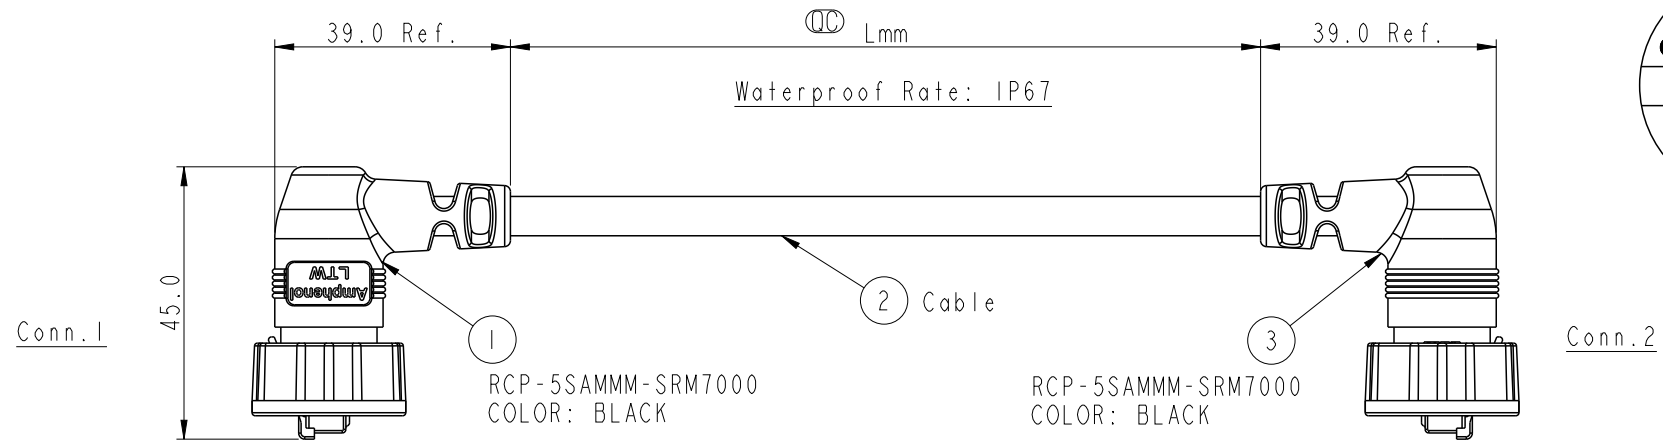

THIS DOCUMENT IS SUBJECT TO CHANGE WITHOUT NOTICE. IT IS CONFIDENTIAL AND A PROPERTY OF AMPHENOL LTW. DISCLOSURE TO THIRD PARTY HAS TO BE AUTHORIZED BY AMPHENOL LTW.

REV.	ECN NO.	DATE	SIGN	DESCRIPTION

Shield	Drain Wire	接地線	Shield
8	Brown	棕	8
7	White/Brown	白/棕	7
6	Green	綠	6
5	White/Blue	白/藍	5
4	Blue	藍	4
3	White/Green	白/綠	3
2	Orange	橘	2
1	White/Orange	白/橘	1
Conn.1	Wire Color		Conn.2

RCP5SM-RCP5SM-SR7B XX
 XX : 01~99Meters
 01 : 01Meter
 02 : 02Meters
 ...
 99 : 99Meters
 Cable Length(L): 01~99Meters

- Note:
- * (QC) Important Dimension To Check
 - * Waterproof Rate: IP67 (Mating)
 - * Housing: Nylon+GF, Black
 - * Lock Nut: Nylon+GF, Black
 - * RJ Plug: Shield, Phosphor Bronze, Gold Plated
 - * Cable: CAT5E FTP 24#*4P+D+AL/MY, 6.5
 - * Cable Length Tolerance: 01M:±40mm
 02M~05M:±60mm
 11M~30M:±200mm
 31M~99M:±500mm

UNIT:mm	
TOLERANCE	
.X	±0.25
.XX	±0.1
.XXX	±0.05
ANGLES	±1°

TITLE RJ DOUBLE-90 ENDED, WITH CONN 13/16"-28UNS			
SCALE 4:5	SIZE A4	SHEET 1 OF 1	
REV. A	WC-REV. A.2	(QC): Inspection item	

Amphenol LTW
 安費諾亮泰企業股份有限公司