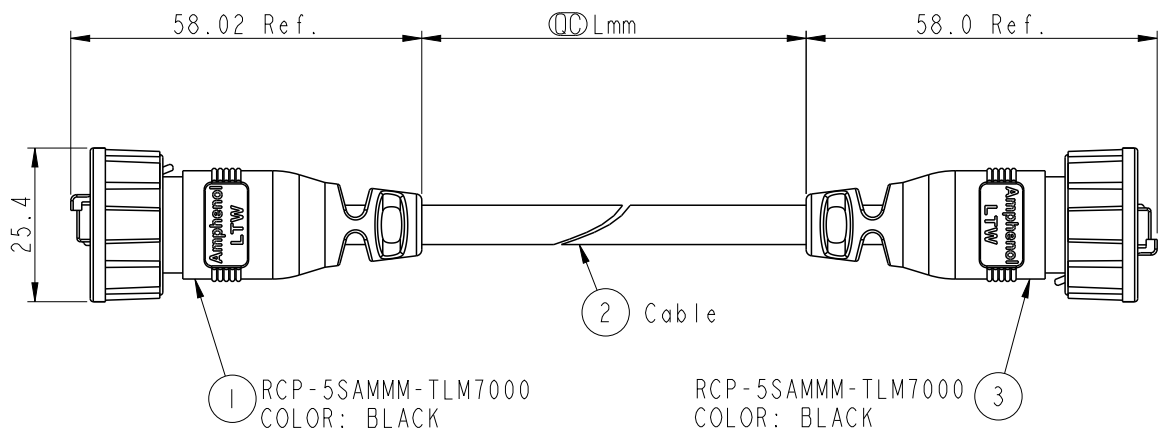

REV.	ECN NO.	DATE	SIGN	DESCRIPTION
B	C190683	2019-05-02	Allen	Update Note.

Conn.1

Waterproof Rate: IP67

1 RCP-5SAMMM-TLM7000
COLOR: BLACK

3 RCP-5SAMMM-TLM7000
COLOR: BLACK

Conn.2

RCP5SM-RCP5SM-TL7B XX
 XX : 01~99Meters
 01 : 01Meter
 02 : 02Meters
 :
 :
 99 : 99Meters
 Cable Length(L): 01~99Meters

- Note:
- * \varnothing Important Dimension To Check
 - * Waterproof Rate: IP67
 - * Housing: Nylon+GF, Black
 - * Lock Nut: Nylon+GF, Black
 - * RJ Plug: Shield, Phosphor Bronze, Gold Plated
 - * Cable: CAT5E FTP 24#*4P+D+AL/MY, 6.5
 - * Cable Length Tolerance:
 - 01M: ±40mm
 - 02M~05M: ±60mm
 - 06M~10M: ±100mm
 - 11M~30M: ±200mm
 - 31M~99M: ±500mm

Shield	Drain Wire	Shield
8	Brown 棕	8
7	White/Brown 白/棕	7
6	Green 綠	6
5	White/Blue 白/藍	5
4	Blue 藍	4
3	White/Green 白/綠	3
2	Orange 橘	2
1	White/Orange 白/橘	1
Conn.1	Wire Color	Conn.2

Pin Out

UNIT:mm		TITLE RJ DOUBLE-ENDED, WITH CONN
TOLERANCE .X ±0.25 .XX ±0.1 .XXX ±0.05 ANGLES ±1°	SCALE 4:5	SIZE A4
	REV. B	SHEET 1 OF 1
	WC-REV. A.2	\varnothing : Inspection item