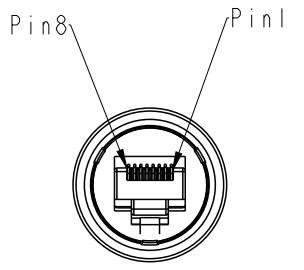

REV.	ECN NO.	DATE	SIGN	DESCRIPTION
B	C190683	2019-05-02	Allen	Update Note.

Conn.1

Waterproof Rate: IP67

1 RCP-5SAMMM-TLM7000
COLOR: BLACK

3 RCP-5SAMMM-TLM7000
COLOR: BLACK

Conn.2

RCP5SM-RCP5SM-TL7B XX
 XX : 01~99Meters
 01 : 01Meter
 02 : 02Meters
 :
 :
 99 : 99Meters
 Cable Length(L): 01~99Meters

- Note:
- * \varnothing Important Dimension To Check
 - * Waterproof Rate: IP67
 - * Housing: Nylon+GF, Black
 - * Lock Nut: Nylon+GF, Black
 - * RJ Plug: Shield, Phosphor Bronze, Gold Plated
 - * Cable: CAT5E FTP 24#*4P+D+AL/MY, 6.5
 - * Cable Length Tolerance:
 - 01M: ±40mm
 - 02M~05M: ±60mm
 - 06M~10M: ±100mm
 - 11M~30M: ±200mm
 - 31M~99M: ±500mm

Shield	Drain Wire	Shield
8	Brown 棕	8
7	White/Brown 白/棕	7
6	Green 綠	6
5	White/Blue 白/藍	5
4	Blue 藍	4
3	White/Green 白/綠	3
2	Orange 橘	2
1	White/Orange 白/橘	1
Conn.1	Wire Color	Conn.2

Pin Out

UNIT:mm		TITLE RJ DOUBLE-ENDED, WITH CONN
TOLERANCE .X ±0.25 .XX ±0.1 .XXX ±0.05 ANGLES ±1°	SCALE 4:5	SIZE A4
	REV. B	SHEET 1 OF 1
	WC-REV. A.2	\varnothing : Inspection item