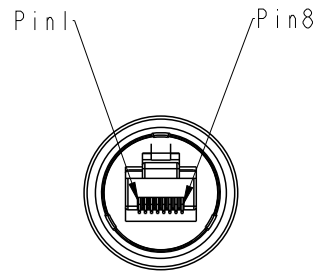

REV.	ECN NO.	DATE	SIGN	DESCRIPTION
B	C190683	2019-05-02	Allen	Update Note.

Conn.1

Waterproof Rate: IP67

1 RCP-5SAMMM-TLM7000
COLOR: BLACK

3 RCP-5SAMMM-TLM7000
COLOR: BLACK

Conn.2

RCP5SM-RCP5SM-TL7B XX
 XX : 01~99Meters
 01 : 01Meter
 02 : 02Meters
 :
 :
 99 : 99Meters
 Cable Length(L): 01~99Meters

- Note:
- * \varnothing Important Dimension To Check
 - * Waterproof Rate: IP67
 - * Housing: Nylon+GF, Black
 - * Lock Nut: Nylon+GF, Black
 - * RJ Plug: Shield, Phosphor Bronze, Gold Plated
 - * Cable: CAT5E FTP 24#*4P+D+AL/MY, 6.5
 - * Cable Length Tolerance:
 - 01M: ±40mm
 - 02M~05M: ±60mm
 - 06M~10M: ±100mm
 - 11M~30M: ±200mm
 - 31M~99M: ±500mm

Shield	Drain Wire	Shield
8	Brown 棕	8
7	White/Brown 白/棕	7
6	Green 綠	6
5	White/Blue 白/藍	5
4	Blue 藍	4
3	White/Green 白/綠	3
2	Orange 橘	2
1	White/Orange 白/橘	1
Conn.1	Wire Color	Conn.2

Pin Out

UNIT:mm		TITLE RJ DOUBLE-ENDED, WITH CONN
TOLERANCE .X ±0.25 .XX ±0.1 .XXX ±0.05 ANGLES ±1°	SCALE 4:5	SIZE A4
	REV. B	SHEET 1 OF 1
	WC-REV. A.2	\varnothing : Inspection item