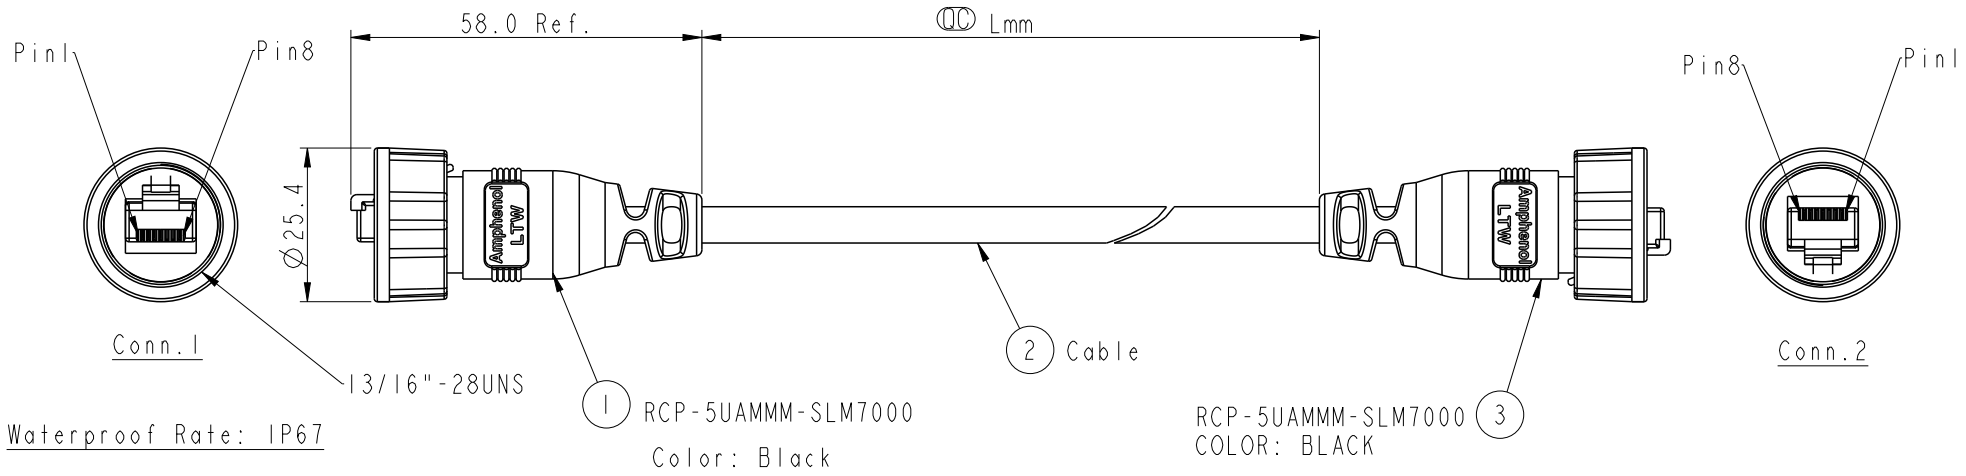

THIS DOCUMENT IS SUBJECT TO CHANGE WITHOUT NOTICE. IT IS CONFIDENTIAL AND A PROPERTY OF Amphenol LTW. DISCLOSURE TO THIRD PARTY HAS TO BE AUTHORIZED BY Amphenol LTW.

REV.	ECN NO.	DATE	SIGN	DESCRIPTION

Waterproof Rate: IP67

① RCP-5UAMMM-SLM7000
Color: Black

③ RCP-5UAMMM-SLM7000
COLOR: BLACK

RCP5UM-RCP5UM-SL7A XX
 XX : 01~99Meters
 01 : 01Meter
 02 : 02Meters
 ...
 99 : 99Meters
 Cable Length(L): 01~99Meters

- Note:
- * (CC) Important Dimension to Check
 - * Waterproof Rate: IP67 (Mating)
 - * Housing: Nylon+GF, Black
 - * Lock Nut: Nylon+GF, Black
 - * RJ Plug: Unshield, Phosphor Bronze, Gold Plated
 - * Cable: NOUL, CAT5E UTP 24#*4P, OD6.0, Black
 - * Cable Length Tolerance: 01M: ±40mm
02M~05M: ±60mm
11M~30M: ±200mm
31M~99M: ±500mm

8	Brown	棕	8	Twist Twist Twist
7	White/Brown	白/棕	7	
6	Green	綠	6	
5	White/Blue	白/藍	5	
4	Blue	藍	4	
3	White/Green	白/綠	3	
2	Orange	橘	2	
1	White/Orange	白/橘	1	
Conn.1	Wire Color		Conn.2	

Pin Out

UNIT: mm		TITLE	RJ DOUBLE-ENDED, WITH CONN. 13/16"-28UNS	
TOLERANCE .X ±0.5		SCALE	4:5	SIZE A4
		REV.	A	WC-REV. A.2
			①	②
			③	④