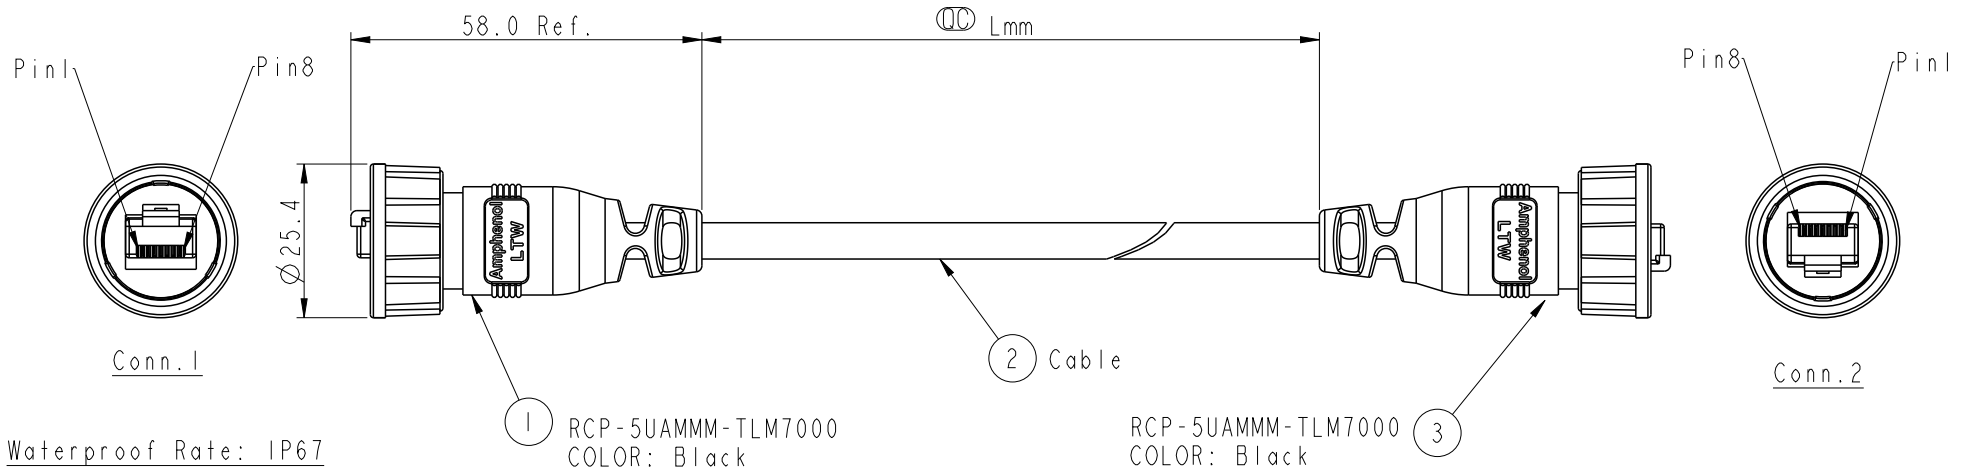

REV.	ECN NO.	DATE	SIGN	DESCRIPTION

Waterproof Rate: IP67

RCP5UM-RCP5UM-TL7A XX
 XX : 01~99Meters
 01 : 01Meter
 02 : 02Meters
 ...
 99 : 99Meters
 Cable Length(L): 01~99Meters

- Note:
- * (QC) Important Dimension to Check
 - * Waterproof Rate: IP67 (Mating)
 - * Housing: Nylon+GF, Black
 - * Lock Nut: Nylon+GF, Black
 - * RJ Plug: Unshield, Phosphor Bronze, Gold Plated
 - * Cable: NOUL, CAT5E UTP 24#*4P, OD6.0, Black
 - * Cable Length Tolerance: 01M: ±40mm
 02M~05M: ±60mm
 11M~30M: ±200mm
 31M~99M: ±500mm

8	Brown	棕	8	Twist Twist Twist
7	White/Brown	白/棕	7	
6	Green	綠	6	
5	White/Blue	白/藍	5	
4	Blue	藍	4	
3	White/Green	白/綠	3	
2	Orange	橘	2	
1	White/Orange	白/橘	1	
Conn.1	Wire Color		Conn.2	

Pin Out

UNIT:mm		TITLE	RJ DOUBLE-ENDED, WITH CONN 3KEY LOCK	
TOLERANCE .X	±0.5	SCALE	4:5	SIZE A4
REV.	A	WC-REV.	A.3	SHEET 1 OF 1
		(QC)	Inspection item	