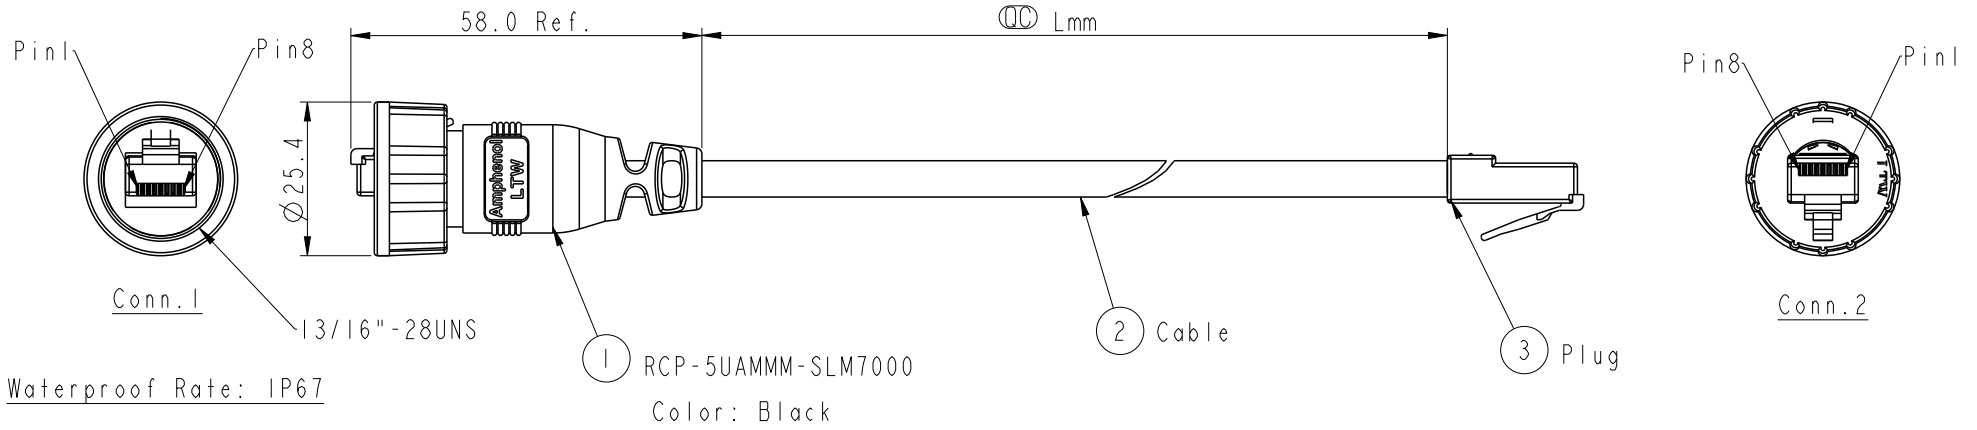

RCP5UM-UPG06M-SL7A XX  
 XX : 01~99Meters  
 01 : 01Meter  
 02 : 02Meters  
 ...  
 99 : 99Meters  
 Cable Length(L): 01~99Meters

- Note:
- \*  $\varnothing$  Important Dimension to Check
  - \* Waterproof Rate: IP67 (Mating)
  - \* Housing: Nylon+GF, Black
  - \* Lock Nut: Nylon+GF, Black
  - \* RJ Plug: Unshield, Phosphor Bronze, Gold Plated
  - \* Cable: NOUL, CAT5E UTP 24#\*4P, OD6.0, Black
  - \* Cable Length Tolerance:
    - 01M: ±40mm
    - 02M~05M: ±60mm
    - 11M~30M: ±200mm
    - 31M~99M: ±500mm

UNIT: mm		TITLE	RJ DOUBLE-ENDED, WITH PLUG 13/16"-28UNS	
TOLERANCE .X	±0.5	SCALE	4:5	SIZE A4
		REV.	A	WC-REV. A.13
		QC: Inspection item		

**Amphenol LTW**  
**安費諾亮泰企業股份有限公司**

ITEM NO	DRAWN BY	DATE
	Raison_liao	2013-09-02
DWG NO	CHECKED BY	DATE
RCP5UM-UPG06M-SL7AXX	Tony	2013-09-02
CUSTOMER	APPROVED BY	DATE
ALTW	Victor	2013-09-02