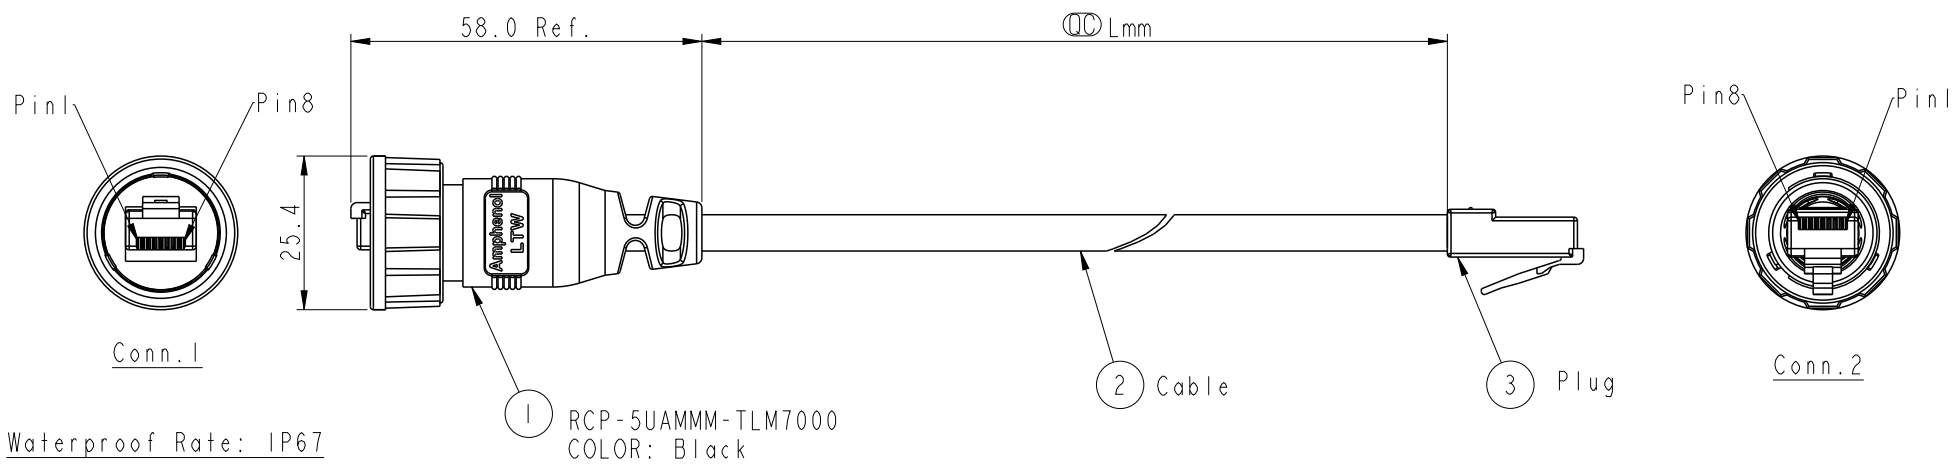

THIS DOCUMENT IS SUBJECT TO CHANGE WITHOUT NOTICE. IT IS CONFIDENTIAL AND A PROPERTY OF Amphenol LTW. DISCLOSURE TO THIRD PARTY HAS TO BE AUTHORIZED BY Amphenol LTW.

REV.	ECN NO.	DATE	SIGN	DESCRIPTION

RCP5UM-UPG06M-TL7A XX
 XX : 01~99Meters
 01 : 01Meter
 02 : 02Meters
 ...
 99 : 99Meters
 Cable Length(L): 01~99Meters

- Note:
- * \varnothing Important Dimension to Check
 - * Waterproof Rate: IP67 (Mating)
 - * Housing: Nylon+GF, Black
 - * Lock Nut: Nylon+GF, Black
 - * RJ Plug: Unshield, Phosphor Bronze, Gold Plated
 - * Cable: NOUL, CAT5E UTP 24#*4P, OD6.0, Black
 - * Cable Length Tolerance:
 - 01M: ±40mm
 - 02M~05M: ±60mm
 - 11M~30M: ±200mm
 - 31M~99M: ±500mm

8	Brown	棕	8	Twist
7	White/Brown	白/棕	7	
6	Green	綠	6	Twist
5	White/Blue	白/藍	5	
4	Blue	藍	4	Twist
3	White/Green	白/綠	3	Twist
2	Orange	橘	2	
1	White/Orange	白/橘	1	Twist
Conn.1	Wire Color		Conn.2	

Pin Out

UNIT: mm		TITLE	RJ DOUBLE-ENDED, WITH PLUG 3KEY LOCK	
TOLERANCE .X ±0.5		SCALE	4:5	SIZE A4
		REV.	A	WC-REV. A.5
			\varnothing : Inspection item	