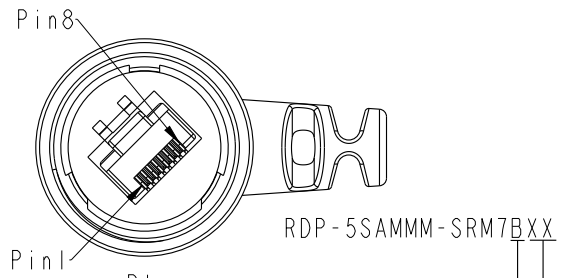

① RDP-5SAMMM-SRM7000  
Color: Black

② Cable

Drain Wire	接地	Shield	
Brown	棕	8	Twist 對絞
White/Brown	白/棕	7	
Green	綠	6	Twist 對絞
White/Blue	白/藍	5	
Blue	藍	4	Twist 對絞
White/Green	白/綠	3	
Orange	橘	2	Twist 對絞
White/Orange	白/橘	1	
Wire Color		Plug	

Plug

XX: 01~99Meter  
01: 01Meter  
02: 02Meters  
:  
:  
99: 99Meters  
Cable Length(L):01~99Meters

X:  
(B)CAT5E FTP

- Note:
- \* Ⓞ Important Dimention To Check.
  - \* Waterproof Rate:IP67
  - \* Plug: PC, Gold Plated
  - \* Screw Nut: Nylon+GF, Black
  - \* Gasket: Silicone, Gray
  - \* Cable: CAT5E FTP, OD:∅6.5mm, Black
  - \* Cable Length Tolerance:
    - 01M:±40mm
    - 02~05M:±60mm
    - 06~10M:±100mm
    - 11~30M:±200mm
    - 30~99M:±500mm

UNIT:mm	
TOLERANCE	±0.5

TITLE RJ D SIZE RIGHT ANGEL CABLE			
SCALE 1:1	SIZE A4	SHEET 1 OF 1	
REV. C	WC-REV. A.11	Ⓞ: Inspection item	

**Amphenol LTW**  
安費諾亮泰企業股份有限公司

ITEM NO	DRAWN BY Joyy	DATE 2014-09-06
DWG NO RDP-5SAMMM-SRM7BXX	CHECKED BY Tom	DATE 2014-09-06
CUSTOMER ALTW	APPROVED BY Victor	DATE 2014-09-06