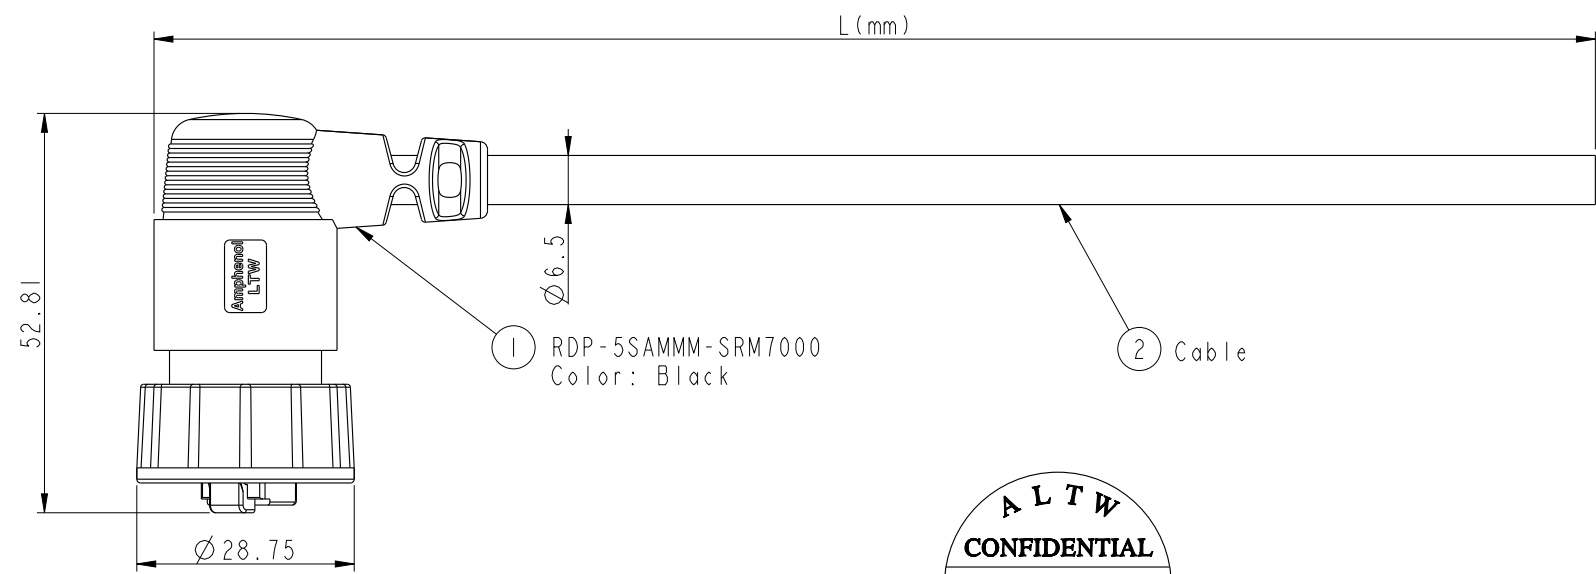

① RDP-5SAMMM-SRM7000  
Color: Black

② Cable

Drain Wire	接地	Shield	
Brown	棕	8	Twist 對絞
White/Brown	白/棕	7	
Green	綠	6	Twist 對絞
White/Blue	白/藍	5	
Blue	藍	4	Twist 對絞
White/Green	白/綠	3	
Orange	橘	2	Twist 對絞
White/Orange	白/橘	1	
Wire Color		Plug	

Plug

XX: 01~99Meter  
01: 01Meter  
02: 02Meters  
:  
:  
99: 99Meters  
Cable Length(L):01~99Meters

X:  
(B)CAT5E FTP

- Note:
- \* Ⓞ Important Dimention To Check.
  - \* Waterproof Rate:IP67
  - \* Plug: PC, Gold Plated
  - \* Screw Nut: Nylon+GF, Black
  - \* Gasket: Silicone, Gray
  - \* Cable: CAT5E FTP, OD:∅6.5mm, Black
  - \* Cable Length Tolerance:
    - 01M:±40mm
    - 02~05M:±60mm
    - 06~10M:±100mm
    - 11~30M:±200mm
    - 30~99M:±500mm

UNIT:mm	
TOLERANCE	±0.5

TITLE RJ D SIZE RIGHT ANGEL CABLE			
SCALE 1:1	SIZE A4	SHEET 1 OF 1	
REV. C	WC-REV. A.11	Ⓞ: Inspection item	

**Amphenol LTW**  
安費諾亮泰企業股份有限公司

ITEM NO	DRAWN BY Joyy	DATE 2014-09-06
DWG NO RDP-5SAMMM-SRM7BXX	CHECKED BY Tom	DATE 2014-09-06
CUSTOMER ALTW	APPROVED BY Victor	DATE 2014-09-06