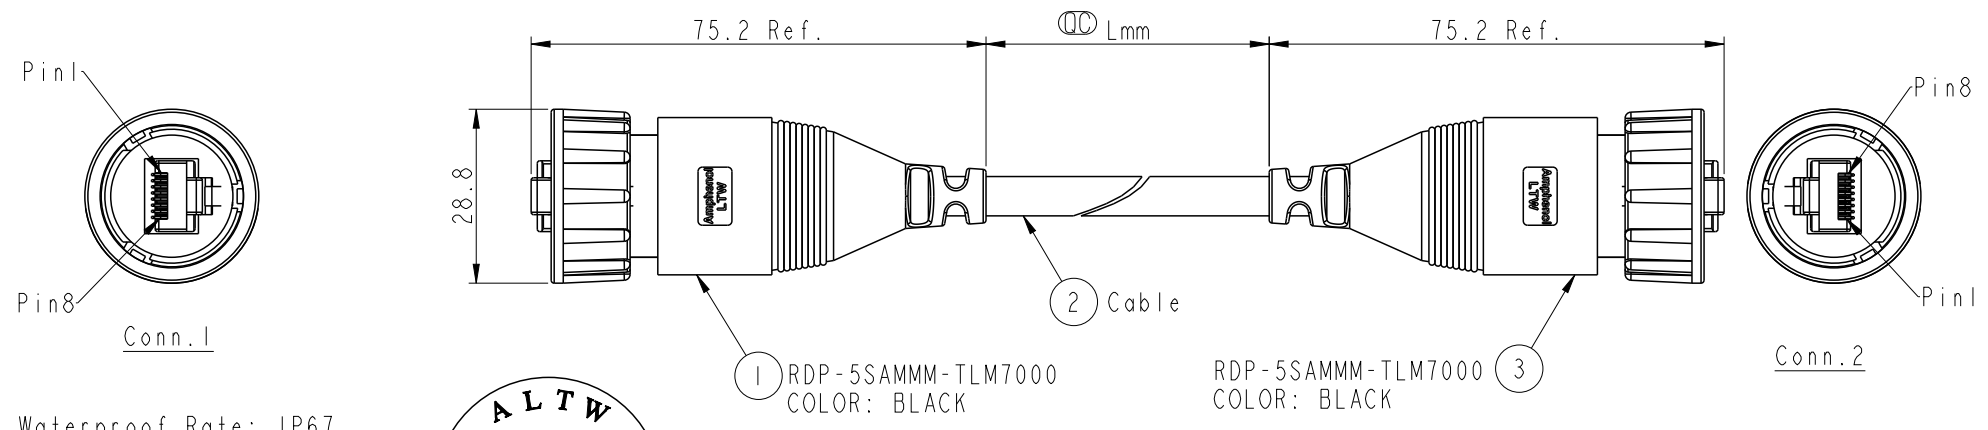

THIS DOCUMENT IS SUBJECT TO CHANGE WITHOUT NOTICE. IT IS CONFIDENTIAL AND A PROPERTY OF Amphenol LTW. DISCLOSURE TO THIRD PARTY HAS TO BE AUTHORIZED BY Amphenol LTW.

REV.	ECN NO.	DATE	SIGN	DESCRIPTION

Waterproof Rate: IP67

RDP5SM-RDP5SM-TL7B XX
 XX : 01~99Meters
 01 : 01Meter
 02 : 02Meters
 :
 :
 :
 99 : 99Meters
 Cable Length(L): 01~99Meters

- Note:
- * (L) Important Dimension To Check
 - * Waterproof Rate: IP67
 - * Housing: Nylon+GF, Black
 - * Lock Nut: Nylon+GF, Black
 - * RJ Plug: Shield, Phosphor Bronze, Gold Plated
 - * Cable: CAT5E FTP 24#*4P+D+AL/MY, 6.5
 - * Cable Length Tolerance: 01M: ±40mm
 02M~05M: ±60mm
 11M~30M: ±200mm
 31M~99M: ±500mm

Pin Out

UNIT:mm TOLERANCE .X ±0.25 .XX ±0.1 .XXX ±0.05 ANGLES ±1°	TITLE RJ DOUBLE-ENDED, WITH CONN		Amphenol LTW 安費諾亮泰企業股份有限公司		ITEM NO RDP5SM-RDP5SM-TL7BXX	DRAWN BY Raison_liao	DATE 2013-09-24	
	SCALE 4:5	SIZE A4	SHEET 1 OF 1	REV. A	WC-REV. A.2	CHECKED BY Tony	DATE 2013-09-24	APPROVED BY Victor
	(L) Inspection item	CUSTOMER ALTW		DATE 2013-09-24		DATE 2013-09-24		