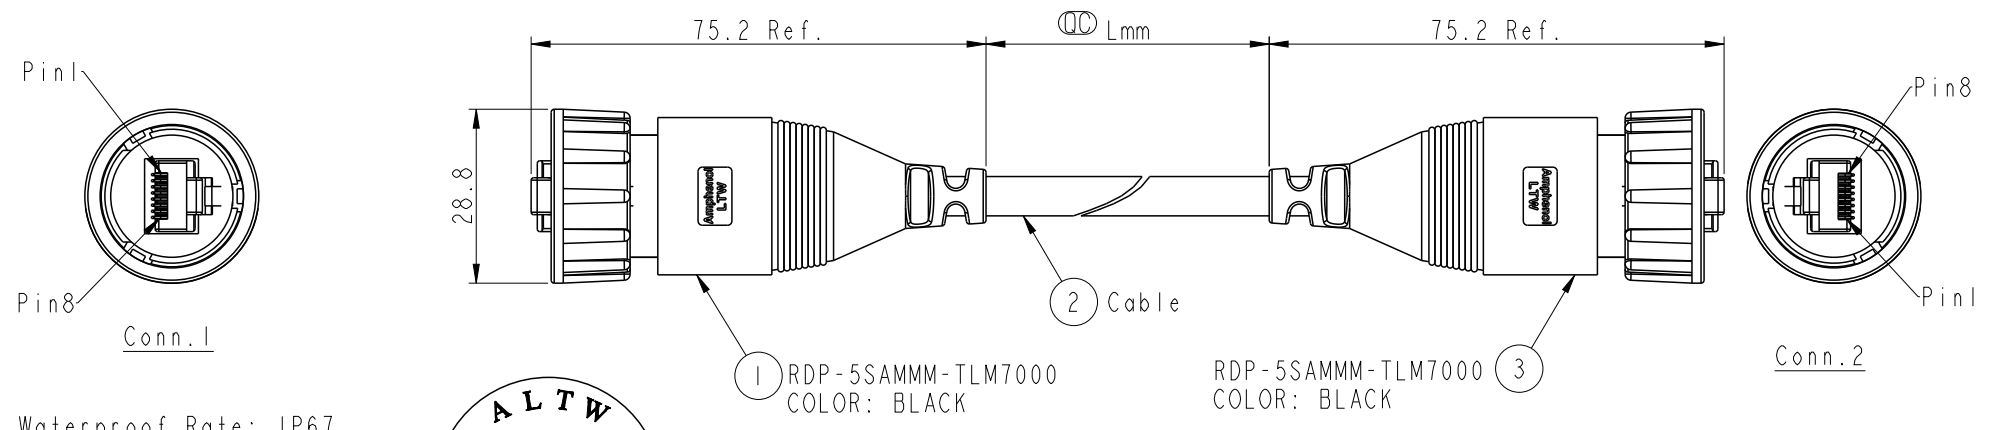

THIS DOCUMENT IS SUBJECT TO CHANGE WITHOUT NOTICE. IT IS CONFIDENTIAL AND A PROPERTY OF AMPHENOL LTW. DISCLOSURE TO THIRD PARTY HAS TO BE AUTHORIZED BY AMPHENOL LTW.

REV.	ECN NO.	DATE	SIGN	DESCRIPTION

Waterproof Rate: IP67

RDP5SM-RDP5SM-TL7B XX
 XX : 01~99Meters
 01 : 01Meter
 02 : 02Meters
 :
 :
 99 : 99Meters
 Cable Length(L): 01~99Meters

Note:
 * (Lmm) Important Dimension To Check
 * Waterproof Rate: IP67
 * Housing: Nylon+GF, Black
 * Lock Nut: Nylon+GF, Black
 * RJ Plug: Shield, Phosphor Bronze, Gold Plated
 * Cable: CAT5E FTP 24#*4P+D+AL/MY, 6.5
 * Cable Length Tolerance: 01M: ±40mm
 02M~05M: ±60mm
 11M~30M: ±200mm
 31M~99M: ±500mm

Shield	Drain Wire	Shield
8	Brown 棕	8
7	White/Brown 白/棕	7
6	Green 綠	6
5	White/Blue 白/藍	5
4	Blue 藍	4
3	White/Green 白/綠	3
2	Orange 橘	2
1	White/Orange 白/橘	1
Conn.1	Wire Color	Conn.2

Pin Out

UNIT:mm TOLERANCE .X ±0.25 .XX ±0.1 .XXX ±0.05 ANGLES ±1°	TITLE RJ DOUBLE-ENDED, WITH CONN		Amphenol LTW 安費諾亮泰企業股份有限公司		ITEM NO	DRAWN BY Raison_liao	DATE 2013-09-24
	SCALE 4:5	SIZE A4			SHEET 1 OF 1	DWG NO RDP5SM-RDP5SM-TL7BXX	CHECKED BY Tony
	REV. A	WC-REV. A.2	(Lmm): Inspection item	CUSTOMER ALTW	APPROVED BY Victor	DATE 2013-09-24	