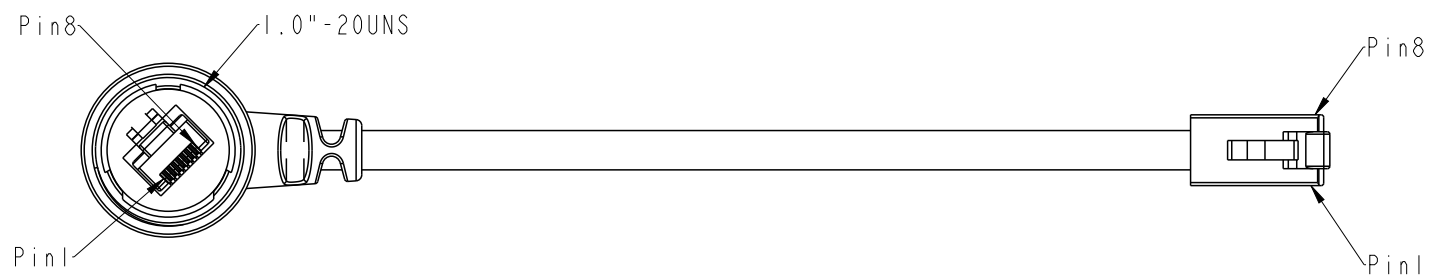

REV.	ECN NO.	DATE	SIGN	DESCRIPTION

**ALTW**  
**CONFIDENTIAL**  
**2013-09-24**  
**R&D DEPT.**

RDP5SM-SPG06M-SR7B XX  
 XX : 01~99Meters  
 01 : 01Meter  
 02 : 02Meters  
 ...  
 99 : 99Meters  
 Cable Length(L): 01~99Meters

Note:  
 \* (QC) Important Dimension To Check  
 \* Waterproof Rate: IP67 (Mating)  
 \* Housing: Nylon+GF, Black  
 \* Lock Nut: Nylon+GF, Black  
 \* RJ Plug: Shield, Phosphor Bronze, Gold Plated  
 \* Cable: CAT5E FTP 24#\*4P+D+AL/MY, 6.5  
 \* Cable Length Tolerance: 01M:±40mm  
 02M~05M:±60mm  
 11M~30M:±200mm  
 31M~99M:±500mm

TITLE RJ DOUBLE-90 ENDED, WITH CONN 1.0"-20UNS			
SCALE 4:5	SIZE A4	SHEET 1 OF 1	
REV. A	WC-REV. A.1	(QC) Inspection item	

**Amphenol LTW**  
 安費諾亮泰企業股份有限公司

ITEM NO	DRAWN BY Raison_liao	DATE 2013-09-24
DWG NO RDP5SM-SPG06M-SR7BXX	CHECKED BY Tony	DATE 2013-09-24
CUSTOMER ALTW	APPROVED BY Victor	DATE 2013-09-24