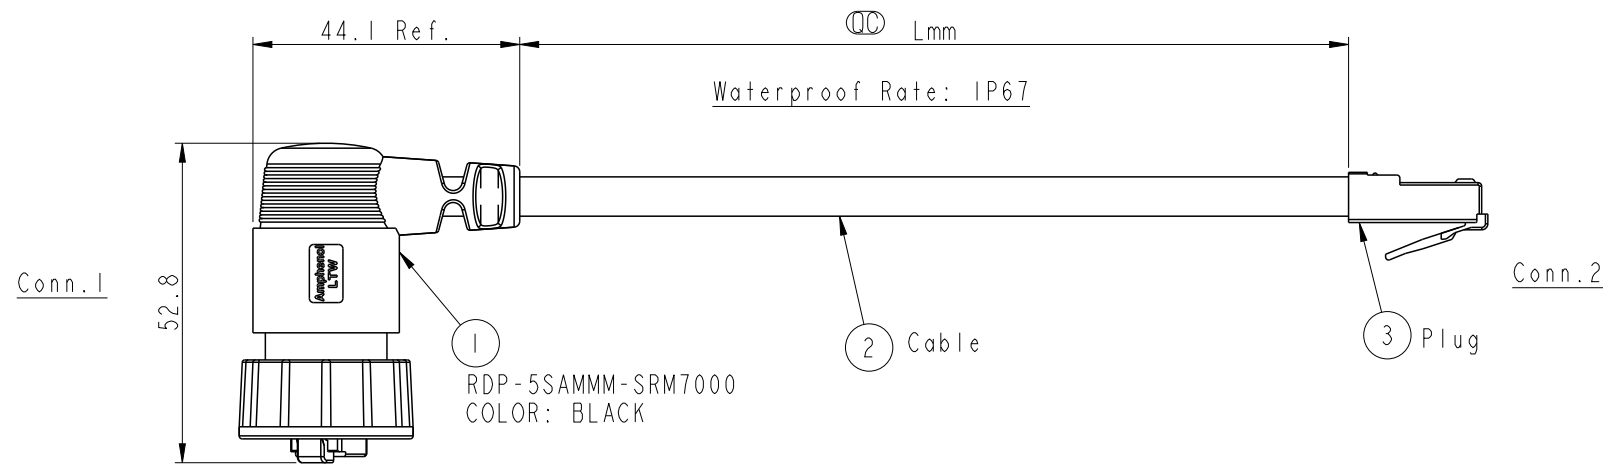

REV.	ECN NO.	DATE	SIGN	DESCRIPTION

**ALTW**  
**CONFIDENTIAL**  
**2013-09-24**  
**R&D DEPT.**

RDP5SM-SPG06M-SR7B XX  
 XX : 01~99Meters  
 01 : 01Meter  
 02 : 02Meters  
 ...  
 99 : 99Meters  
 Cable Length(L): 01~99Meters

Note:  
 \* (QC) Important Dimension To Check  
 \* Waterproof Rate: IP67 (Mating)  
 \* Housing: Nylon+GF, Black  
 \* Lock Nut: Nylon+GF, Black  
 \* RJ Plug: Shield, Phosphor Bronze, Gold Plated  
 \* Cable: CAT5E FTP 24#\*4P+D+AL/MY, 6.5  
 \* Cable Length Tolerance: 01M:±40mm  
 02M~05M:±60mm  
 11M~30M:±200mm  
 31M~99M:±500mm

TITLE RJ DOUBLE-90 ENDED, WITH CONN 1.0"-20UNS			
SCALE 4:5	SIZE A4	SHEET 1 OF 1	
REV. A	WC-REV. A.1	(QC) Inspection item	

**Amphenol LTW**  
 安費諾亮泰企業股份有限公司

ITEM NO	DRAWN BY Raison_liao	DATE 2013-09-24
DWG NO RDP5SM-SPG06M-SR7BXX	CHECKED BY Tony	DATE 2013-09-24
CUSTOMER ALTW	APPROVED BY Victor	DATE 2013-09-24