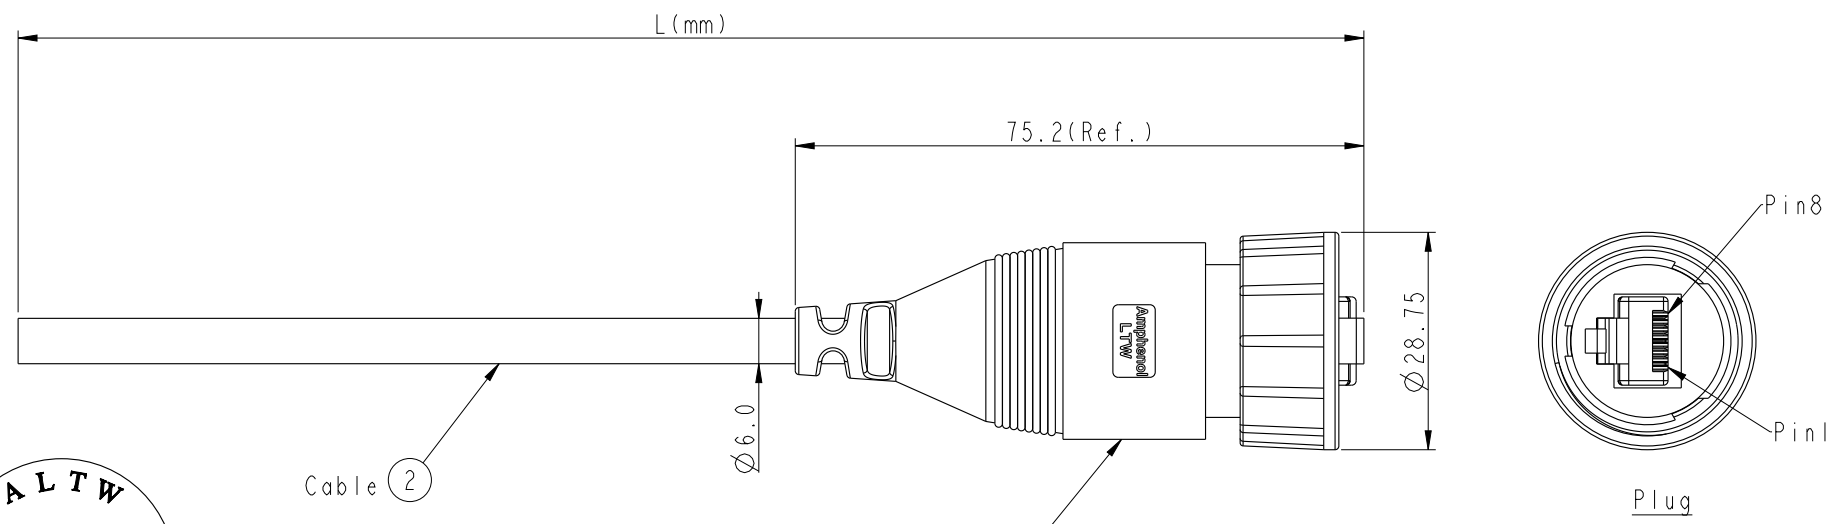

**ALTW**  
**CONFIDENTIAL**  
 2014-09-06  
**R&D DEPT.**

RDP-5UAMMM-SLM7000 (1)  
 Color: Black

RDP-5UAMMM-SLM7AXX

XX: 01~99Meter  
 01: 01Meter  
 02: 02Meters  
 :  
 :  
 99: 99Meters  
 Cable Length(L):01~99Meters  
 X:  
 (A)CAT5E UTP

Note:  
 \* (D) Important Dimention To Check.  
 \* Waterproof Rate:IP67  
 \* Plug: PC, Gold Plated  
 \* Screw Nut: Nylon+GF, Black  
 \* Gasket: Silicone, Gray  
 \* Cable: CAT5E UTP, OD:  $\phi$ 6.0mm, Black  
 \* Cable Length Tolerance: 01M:  $\pm$ 40mm  
 02~05M:  $\pm$ 60mm  
 06~10M:  $\pm$ 100mm  
 11~30M:  $\pm$ 200mm  
 30~99M:  $\pm$ 500mm